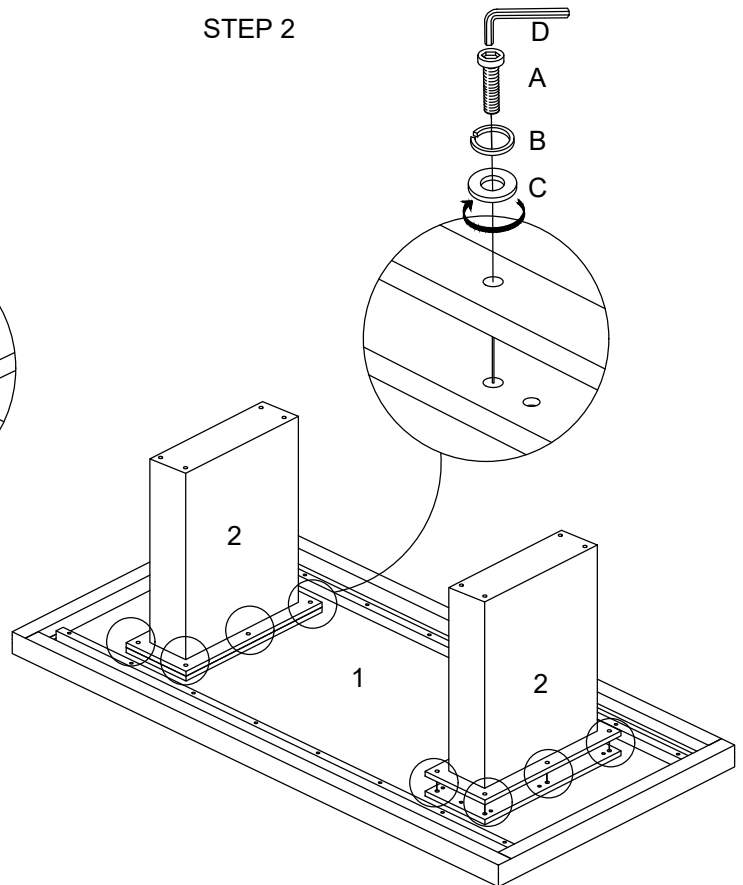

ASSEMBLY INSTRUCTIONS

ITEM NO : T5201 DINING TABLE

1/1

HARDWARE LIST			
NO	PART		Q'TY
A		Ø5/16"x35mm	24
B		Ø5/16"x13mm	24
C		Ø5/16"x19mm	24
D		5mm	1

PART LIST			
NO	PART		Q'TY
1		Table top	1
2		Table leg	2
3		Connection plate	2

STEP 1

STEP 2

Completed

Do not tighten screws until completely assembled.