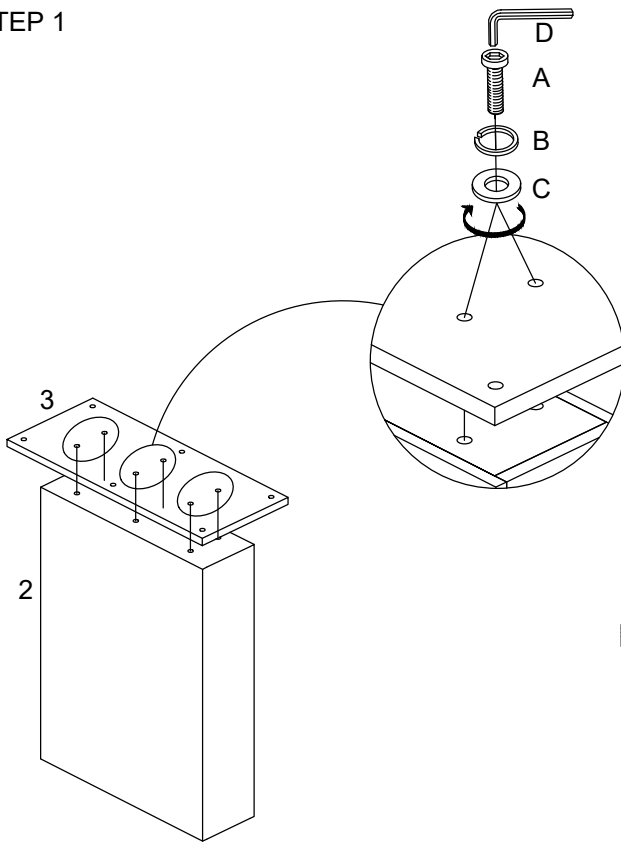

ASSEMBLY INSTRUCTIONS

ITEM NO : T5201 DINING TABLE

1/1

HARDWARE LIST			
NO	PART		Q'TY
A		Ø5/16"x35mm	24
B		Ø5/16"x13mm	24
C		Ø5/16"x19mm	24
D		5mm	1

PART LIST			
NO	PART		Q'TY
1		Table top	1
2		Table leg	2
3		Connection plate	2

STEP 1

STEP 2

Completed

Do not tighten screws until completely assembled.