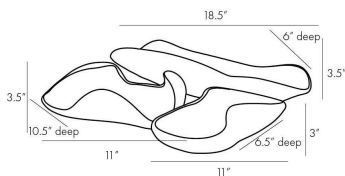

ARTERIO RS

ROLL TRAYS, SET OF 3

WORKSHOP

DA1001

Matte Black and Matte White

Inspired by the act of hand building and rolling clay, the ethereal, organic Roll Trays are both decorative and functional. Each tray in the set of three is uniquely shaped but married by the same design language, allowing them to be paired as a dynamic centerpiece or used separately to hold snacks and hors d'oeuvres, jewelry and trinkets and more. Thanks to a hand-shaped aesthetic and subtle matte black and white finish, the porcelain trays also stand alone as decorative forms.

APPEARANCE

Material	Porcelain
Finish	Matte Black, Matte White
Top Coat/Sealant	No

DIMENSIONS

Overall Large	H: 3.5 IN, W: 18.5 IN, D: 6 IN
Overall Medium	H: 3.5 IN, W: 11 IN, D: 10.5 IN
Overall Small	H: 3 IN, W: 11 IN, D: 6.5 IN

SHIPPING

Product Weight	4.95 lbs
Gross Weight 1	8.75 lbs
Shipping Box 1	H: 15 IN, L: 10 IN, W: 10 IN

CONTRACT

Contract Suitable	Yes
-------------------	-----