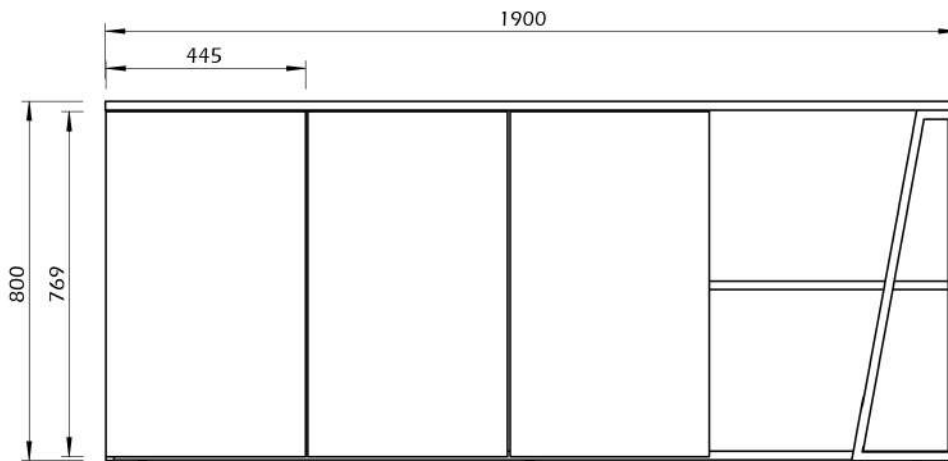

Technical Information

ALBI SIDEBOARD 190

45min

50kg