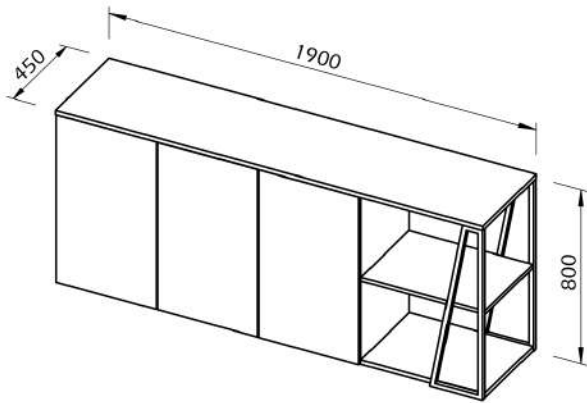

Technical Information

ALBI SIDEBOARD 190

45min

50kg