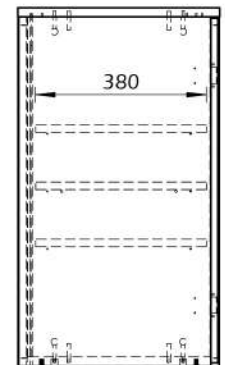

Technical Information

ALBI SIDEBOARD 190

45min

50kg