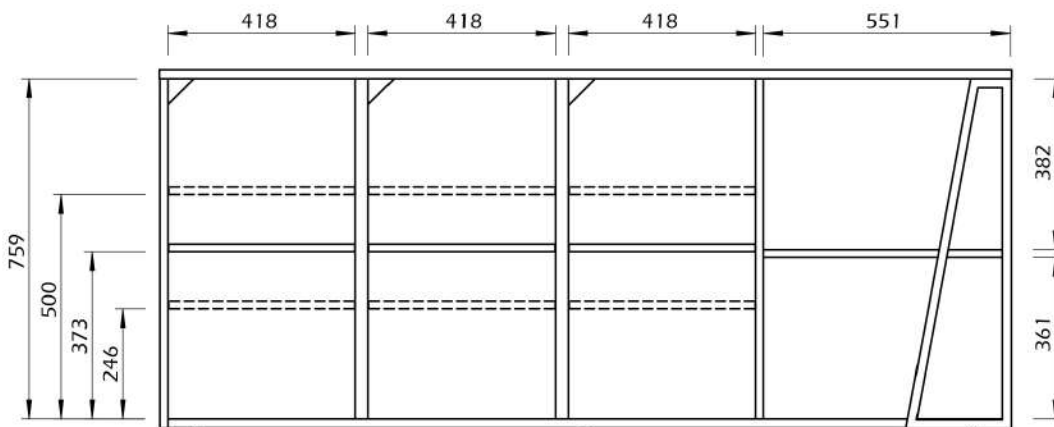

Technical Information

ALBI SIDEBOARD 190

45min

50kg