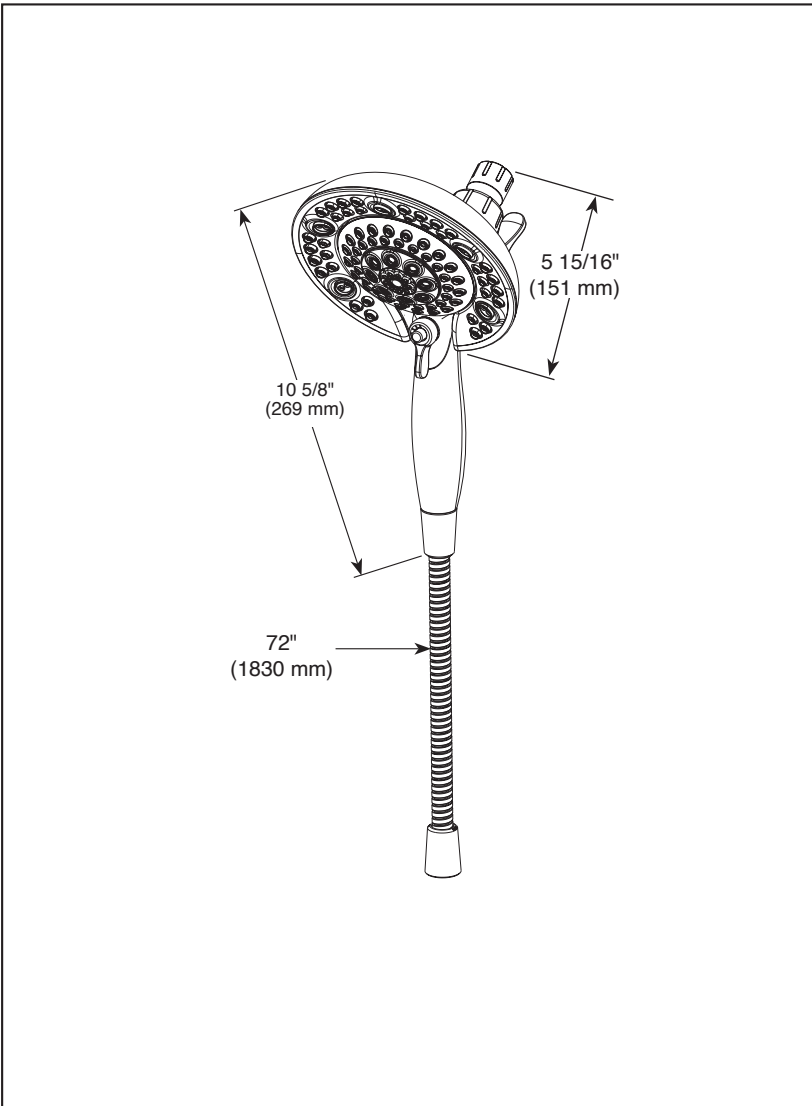

COMPLIES WITH:

- ASME A112.18.1 / CSA B125.1

▲ Designate proper finish suffix

Delta Faucet Company reserves the right (1) to make changes in specifications and materials, and (2) to change or discontinue models, both without notice or obligation. Dimensions are for reference only. See current full-line price book or www.deltafaucet.com for finish options and product availability.