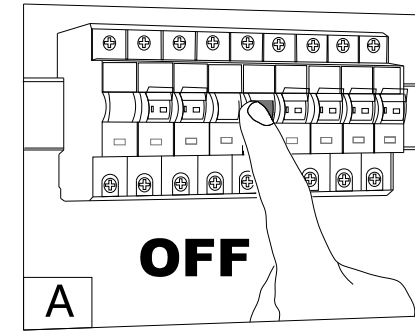

Lightsin

SKU: LI460060
Ratings: 220-240V~50/60Hz
Power: Max.40W

Turn off the switch

Turn on the switch