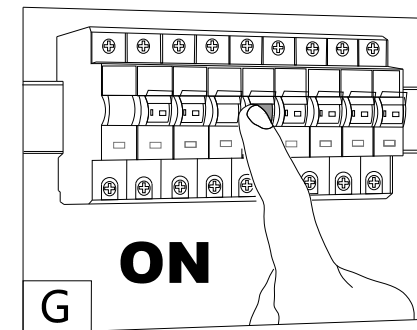

Lightsin

SKU: LI460060
Ratings: 220-240V~50/60Hz
Power: Max.40W

Turn off the switch

Turn on the switch