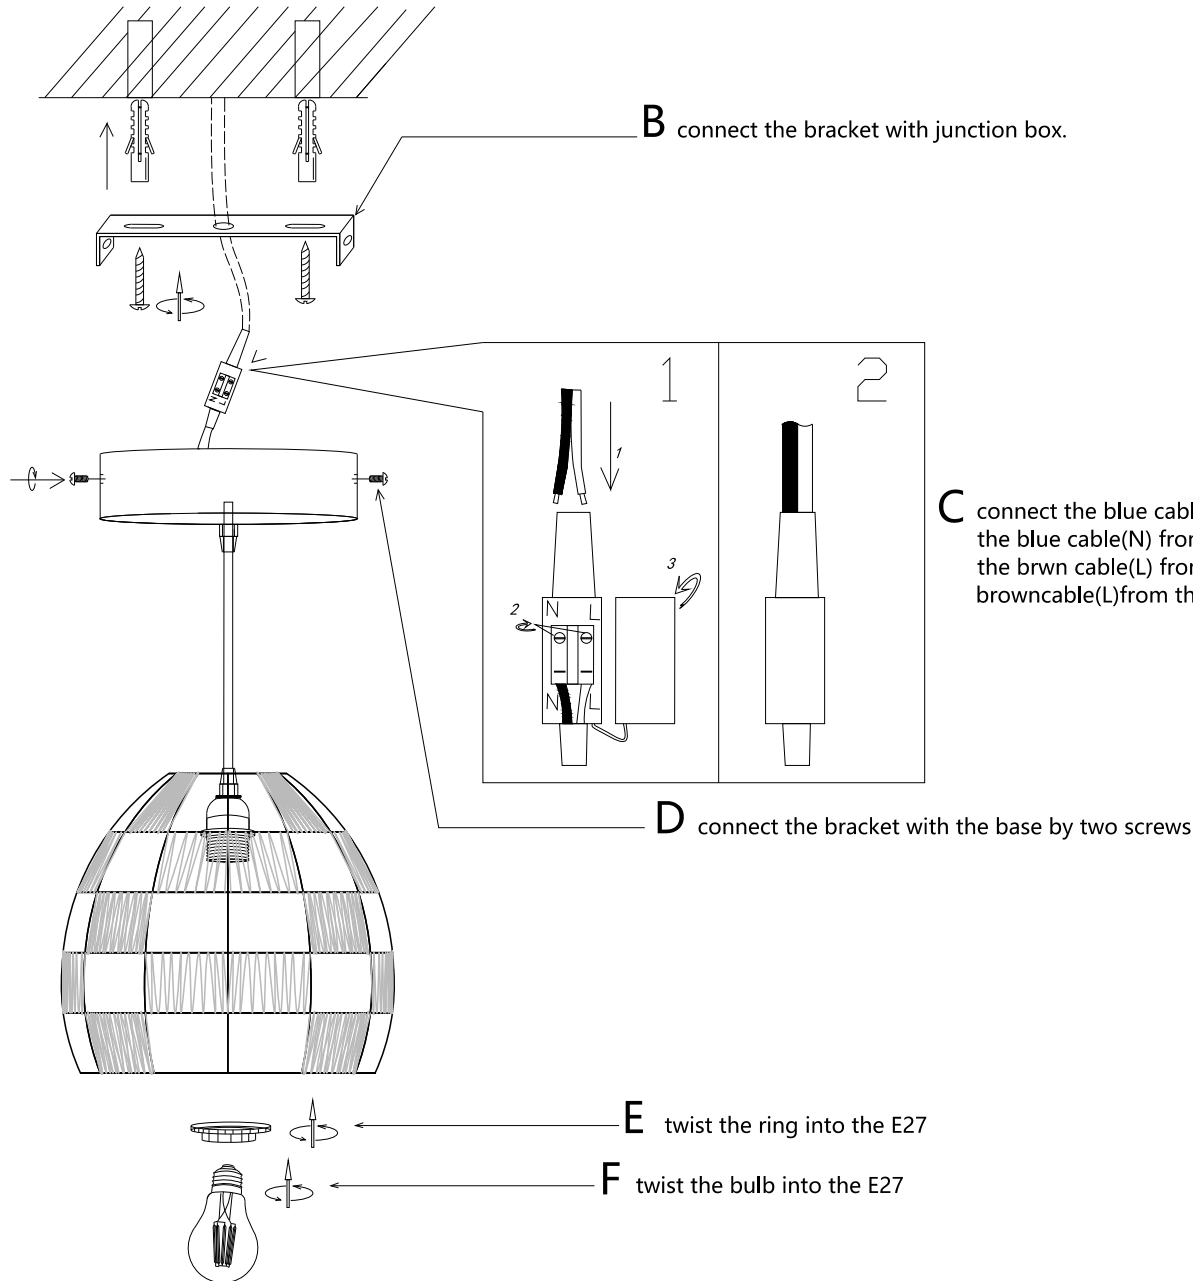

Lightsin

SKU: LI460060
Ratings: 220-240V~50/60Hz
Power: Max.40W

Turn off the switch

Turn on the switch