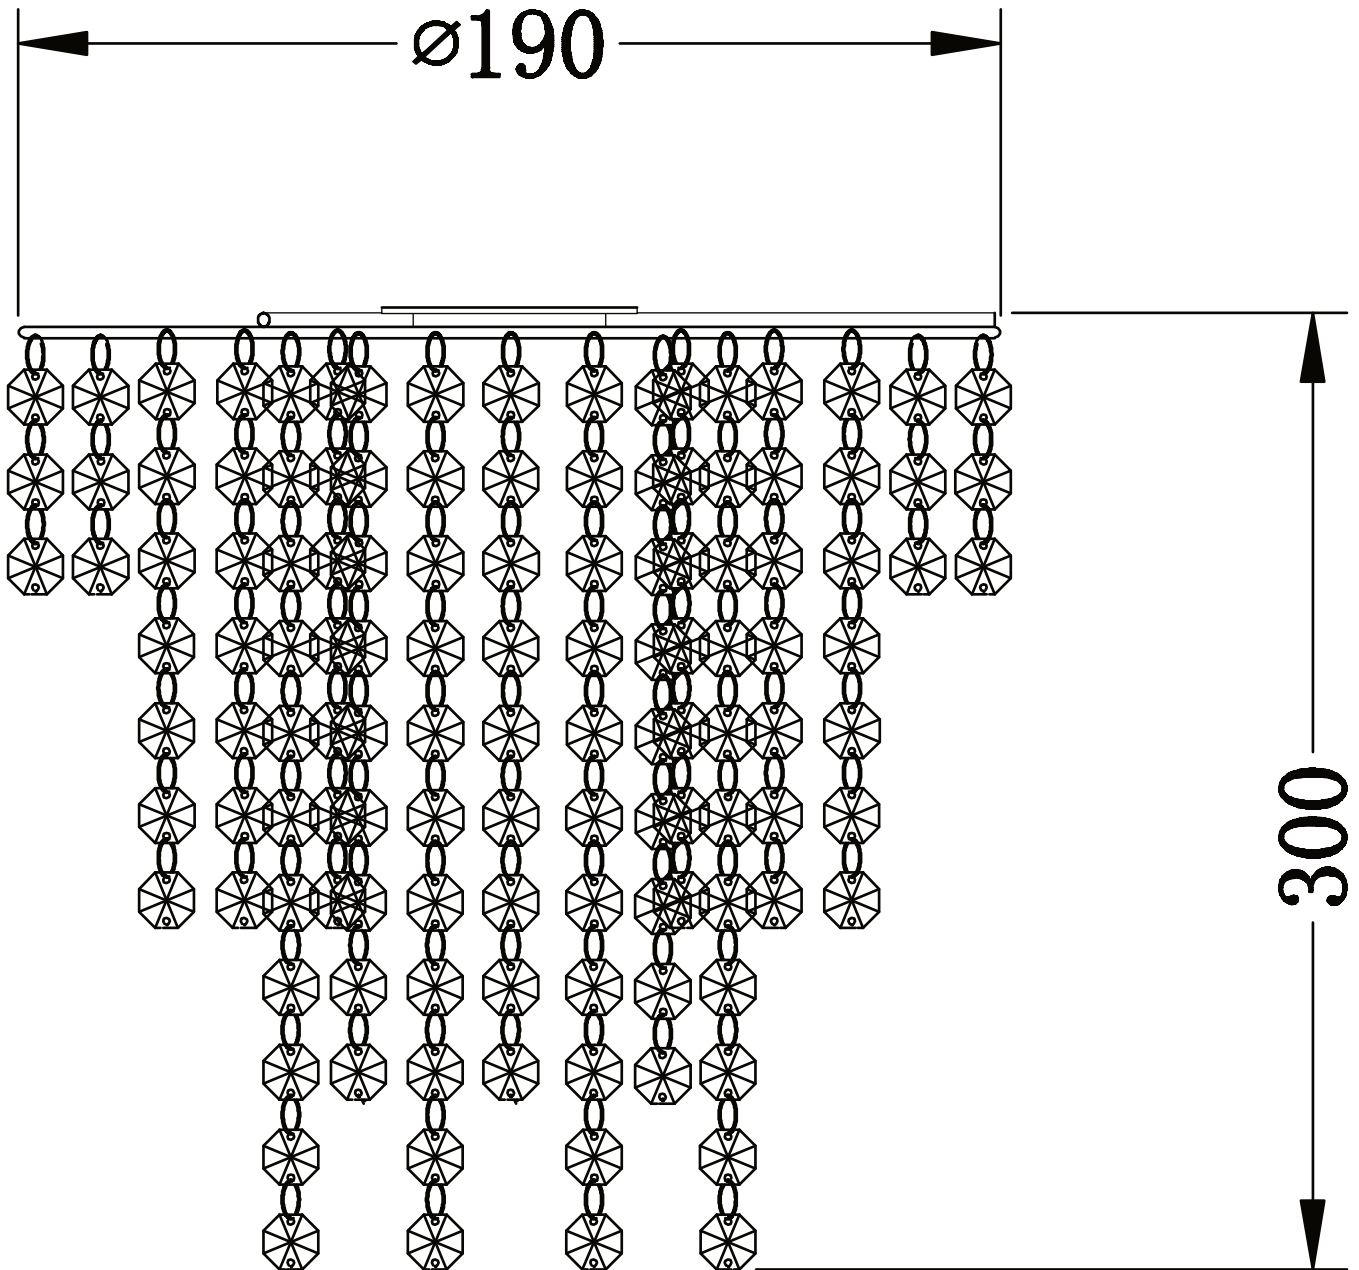

Set of 2 Pink Jewelled Waterfall Light Shades