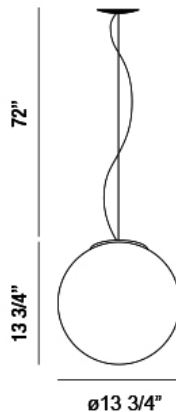

BORGO, 1-LIGHT PENDANT

Product Details

Item No.	:	30448-018
Finish	:	Chrome
Shade	:	Clear
Diameter	:	13.75"
Height	:	13.75"
Est. Weight	:	11 lbs
Approval	:	cETLus

BULB DETAILS

No. of Bulbs	:	1
Bulb Type	:	A19
Bulb Wattage	:	60W
Bulb Socket	:	E26
Input Voltage	:	120V
Dimmable	:	No
Bulb Included	:	No

Options Available

ITEM NO.	FINISH	SHADE
30448-018	Chrome	Clear
30448-025	Chrome	Amber
30448-032	Chrome	Smoke

TECHNICAL DETAILS

Hanging Support Type	:	Aircraft Cable
Aircraft Cable Length	:	72"
Power Wire Length	:	72"

Spherical hand blown glass rippled stamped and suspended from a chrome canopy

PROJECT INFORMATION

Job Name: Date: Type:

Comments: