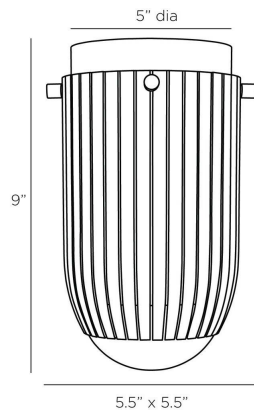

ARTERIO RS

YORK FLUSH MOUNT

DFC03
H: 9 IN, W: 5.5 IN, D: 5.5 IN,
Antique Brass

Reminiscent of a delicate flower about to bloom, this Deco-influenced York flush mount is a chic addition to any space. Crafted of steel, each rib is finished in antique brass, uniformly holding a centered cylinder of opal glass for a diffused effect. Damp-rated, although limited covered outdoor conditions may affect finish.

APPEARANCE

Material	Steel, Glass
Finish	Antique Brass, Opal
Top Coat/Sealant	Yes

DIMENSIONS

Canopy	Dia: 5.00 IN
--------	--------------

WIRING

Rating	Damp
Cord	0.5 FT, Black/White, SVT
Socket	1, Type A - E26
Maximum Watt	60
Voltage	110-120 V

CERTIFICATIONS

Certifications	Mexico, United States, Canada
----------------	-------------------------------

COMPLIANCY

UL/ETL	Yes
RoHS	Yes

SHIPPING

Product Weight	4.3 lbs
Gross Weight 1	8 lbs
Shipping Box 1	H: 8.9 IN, L: 15.2 IN, W: 11.4 IN