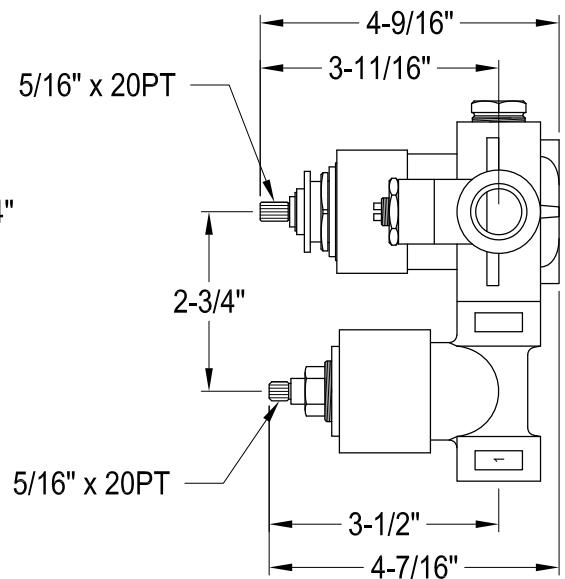

# KS36310,20,50,80V

Thermostatic Valve Only With Volume Control

Vertical Mount

Horizontal Mount