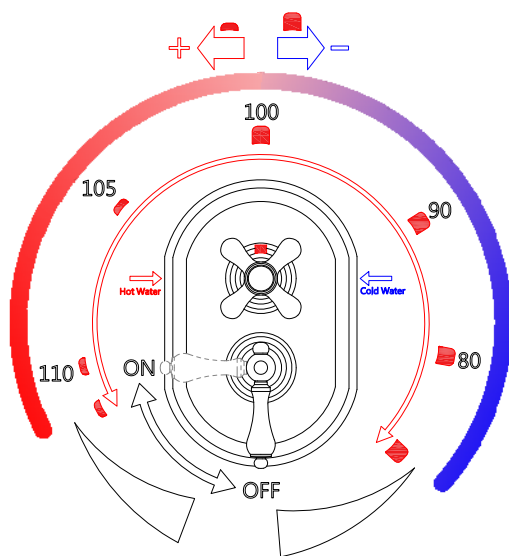

# KS36310,20,50,80V

Thermostatic Valve Only With Volume Control

Vertical Mount

Horizontal Mount