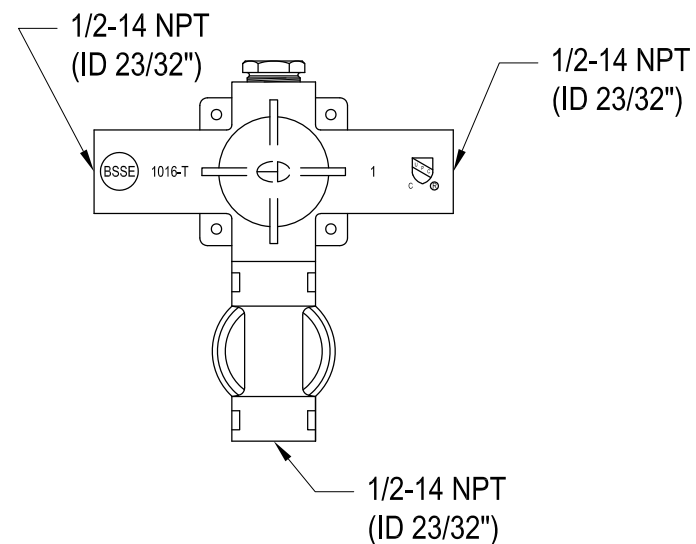

# KS36310,20,50,80V

Thermostatic Valve Only With Volume Control

Vertical Mount

Horizontal Mount