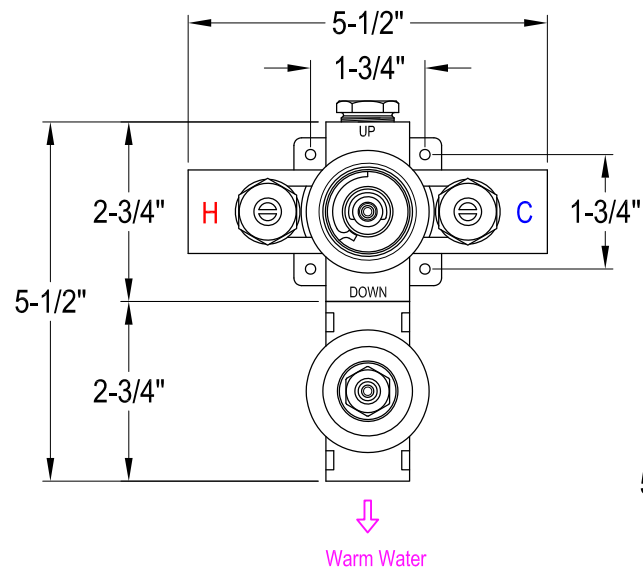

# KS36310,20,50,80V

Thermostatic Valve Only With Volume Control

Vertical Mount

Horizontal Mount