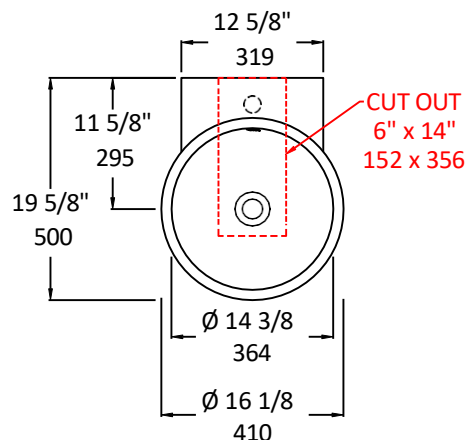

Specifications:

Installation:	Wall-mount or on-counter
Exterior Dimensions:	16 1/8" w x 19 5/8" d x 7 3/8" h
Material:	Stainless steel
Weight:	15 lbs
Overflow:	Yes
Finishes:	10 - Polished stainless steel
Faucet Holes:	01 - one centered hole
Cut-out Size:	6" x 8" (template available upon request)
Faucet Hole Size:	Ø 1 3/8"
Drain Hole Size:	Ø 1 3/4"

LACAVA reserves the right to revise any dimension or information on this sheet without notice. Dimensions are nominal and may vary within an industry accepted tolerance of 1/4". Drawings provided herein are meant to give the user an idea of the product and are not made to scale.