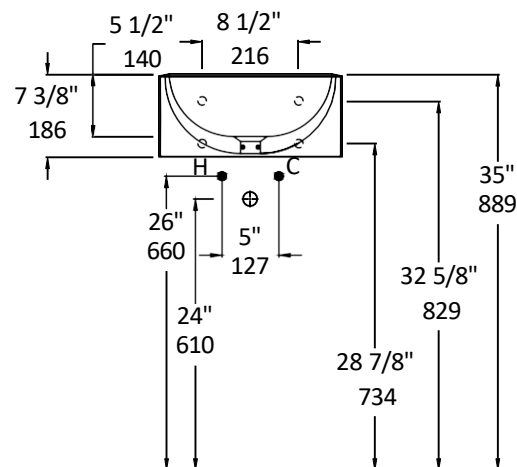

Specifications:

Installation:	Wall-mount or on-counter
Exterior Dimensions:	16 1/8" w x 19 5/8" d x 7 3/8" h
Material:	Stainless steel
Weight:	15 lbs
Overflow:	Yes
Finishes:	10 - Polished stainless steel
Faucet Holes:	01 - one centered hole
Cut-out Size:	6" x 8" (template available upon request)
Faucet Hole Size:	Ø 1 3/8"
Drain Hole Size:	Ø 1 3/4"

LACAVA reserves the right to revise any dimension or information on this sheet without notice. Dimensions are nominal and may vary within an industry accepted tolerance of 1/4". Drawings provided herein are meant to give the user an idea of the product and are not made to scale.