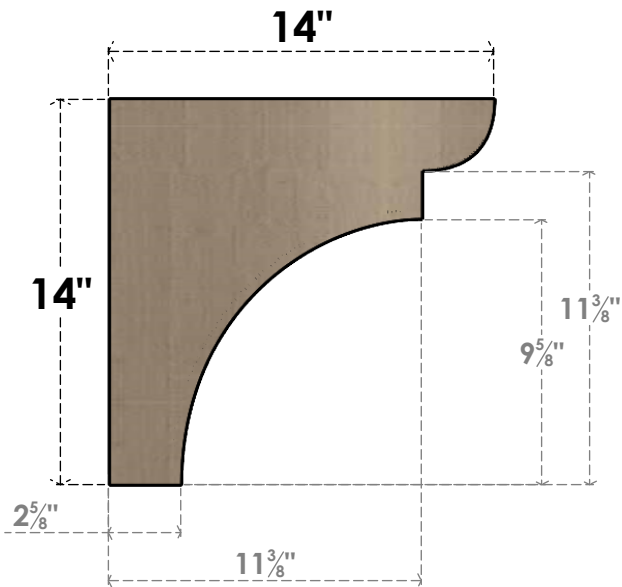

ITEM NUMBER: CORU07X14X14YORRCPR

7"W X 14"D X 14"H SERIES 1 CLASSIC YORKTOWN ROUGH CEDAR
TIMBERTHANE FAUX WOOD CORBEL, PRIMED

SIDE PROFILE

FRONT PROFILE

ISOMETRIC

EKENA MILLWORK
2300 WEST MAIN ST.
CLARKSVILLE, TX 75426
TOLL FREE: 866-607-0453
WWW.EKENAMILLWORK.COM

NOTES

1. INSTALLATION TO BE COMPLETED IN ACCORDANCE WITH MANUFACTURER'S SPECIFICATIONS.
2. DRAWING MAY NOT BE TO SCALE
3. THIS DRAWING IS INTENDED FOR DESIGN AND PLANNING PURPOSES ONLY.
4. ALL INFORMATION CONTAINED HEREIN WAS CURRENT AT THE TIME OF DEVELOPMENT BUT MUST BE REVIEWED AND APPROVED BY THE PRODUCT MANUFACTURER TO BE CONSIDERED ACCURATE.
5. TIMBERTHANE ARCHITECTURAL PRODUCTS ARE MADE FROM HIGH DENSITY URETHANE AND COME FACTORY PRIMED