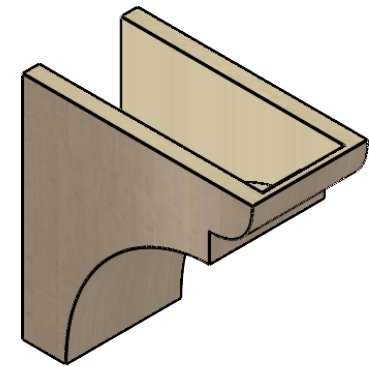

ITEM NUMBER: CORU07X14X14YORRCPR

7"W X 14"D X 14"H SERIES 1 CLASSIC YORKTOWN ROUGH CEDAR
TIMBERTHANE FAUX WOOD CORBEL, PRIMED

SIDE PROFILE

FRONT PROFILE

ISOMETRIC

EKENA MILLWORK
2300 WEST MAIN ST.
CLARKSVILLE, TX 75426
TOLL FREE: 866-607-0453
WWW.EKENAMILLWORK.COM

NOTES

1. INSTALLATION TO BE COMPLETED IN ACCORDANCE WITH MANUFACTURER'S SPECIFICATIONS.
2. DRAWING MAY NOT BE TO SCALE
3. THIS DRAWING IS INTENDED FOR DESIGN AND PLANNING PURPOSES ONLY.
4. ALL INFORMATION CONTAINED HEREIN WAS CURRENT AT THE TIME OF DEVELOPMENT BUT MUST BE REVIEWED AND APPROVED BY THE PRODUCT MANUFACTURER TO BE CONSIDERED ACCURATE.
5. TIMBERTHANE ARCHITECTURAL PRODUCTS ARE MADE FROM HIGH DENSITY URETHANE AND COME FACTORY PRIMED