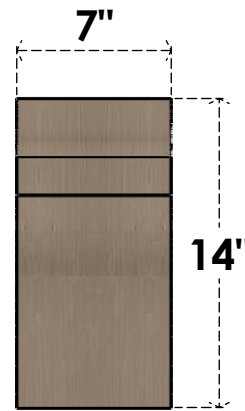

ITEM NUMBER: CORU07X14X14YORRCPR

7"W X 14"D X 14"H SERIES 1 CLASSIC YORKTOWN ROUGH CEDAR
TIMBERTHANE FAUX WOOD CORBEL, PRIMED

SIDE PROFILE

FRONT PROFILE

ISOMETRIC

EKENA MILLWORK
2300 WEST MAIN ST.
CLARKSVILLE, TX 75426
TOLL FREE: 866-607-0453
WWW.EKENAMILLWORK.COM

NOTES

1. INSTALLATION TO BE COMPLETED IN ACCORDANCE WITH MANUFACTURER'S SPECIFICATIONS.
2. DRAWING MAY NOT BE TO SCALE
3. THIS DRAWING IS INTENDED FOR DESIGN AND PLANNING PURPOSES ONLY.
4. ALL INFORMATION CONTAINED HEREIN WAS CURRENT AT THE TIME OF DEVELOPMENT BUT MUST BE REVIEWED AND APPROVED BY THE PRODUCT MANUFACTURER TO BE CONSIDERED ACCURATE.
5. TIMBERTHANE ARCHITECTURAL PRODUCTS ARE MADE FROM HIGH DENSITY URETHANE AND COME FACTORY PRIMED