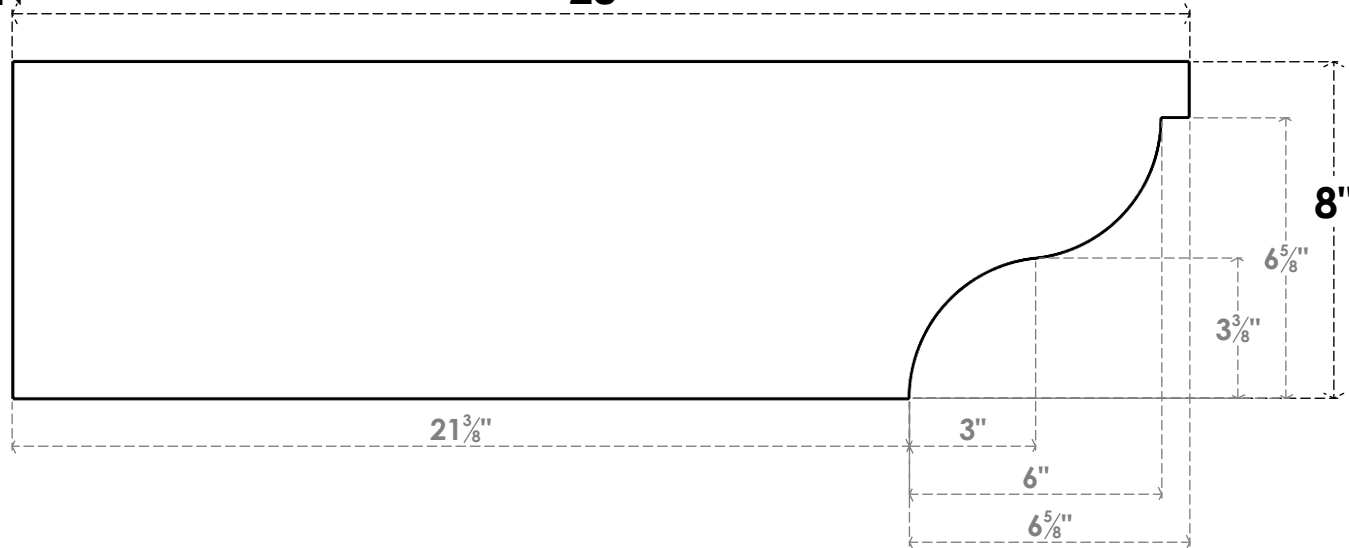

ITEM NUMBER: RFTURS020X08000X28000X008GAR00RCPR

2"W X 8"H X 28"L TIMBERTHANE ROUGH CEDAR GARNER FAUX WOOD SOLID RAFTER TAIL, 8"L END, PRIMED TAN

SIDE PROFILE

FRONT PROFILE

ISOMETRIC

GENERATED DATE : 03/02/2023