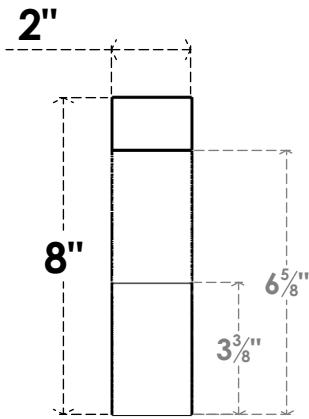

ITEM NUMBER: RFTURS020X08000X28000X008GAR00RCPR

2"W X 8"H X 28"L TIMBERTHANE ROUGH CEDAR GARNER FAUX WOOD SOLID RAFTER TAIL, 8"L END, PRIMED TAN

SIDE PROFILE

FRONT PROFILE

ISOMETRIC

GENERATED DATE : 03/02/2023