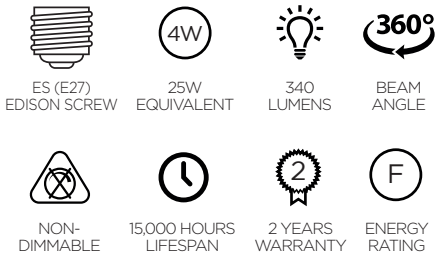

4W LED FILAMENT BULB

SPECIFICATION SHEET

The decorative shaped light in a gold finish will add a creative design feature to any area. With the effect from the golden tinted glass and twisted design, the light creates a rich and decadent ambience. With all the retro charm and latest LED filament design, the globe is complete with a lifespan of 15,000 hours.

The 120mm diameter bulb is ideal for use in large open fittings where the lamp is visible. The antik ES screw bulbs are very versatile and can be used with a lampshade or pendant - as a decorative feature or relaxing main light.

SPECIFICATION

Fitting	ES Edison Screw (E27)
Bulb Shape	Round
Wattage	4W
Equivalent wattage	25W
Lumens	340lm
Ra	80
Dimmable	No
Beam Angle	360°
Diameter	Ø120mm
Height	175mm
Lifespan	15,000 hours
Warranty	2 Years
Energy consumption	4kWh/1000h
Input Frequency	50Hz
Voltage	220-240V
Energy rating	F
Material	Glass
Packaging	Full Colour Box
IP Rating	IP20