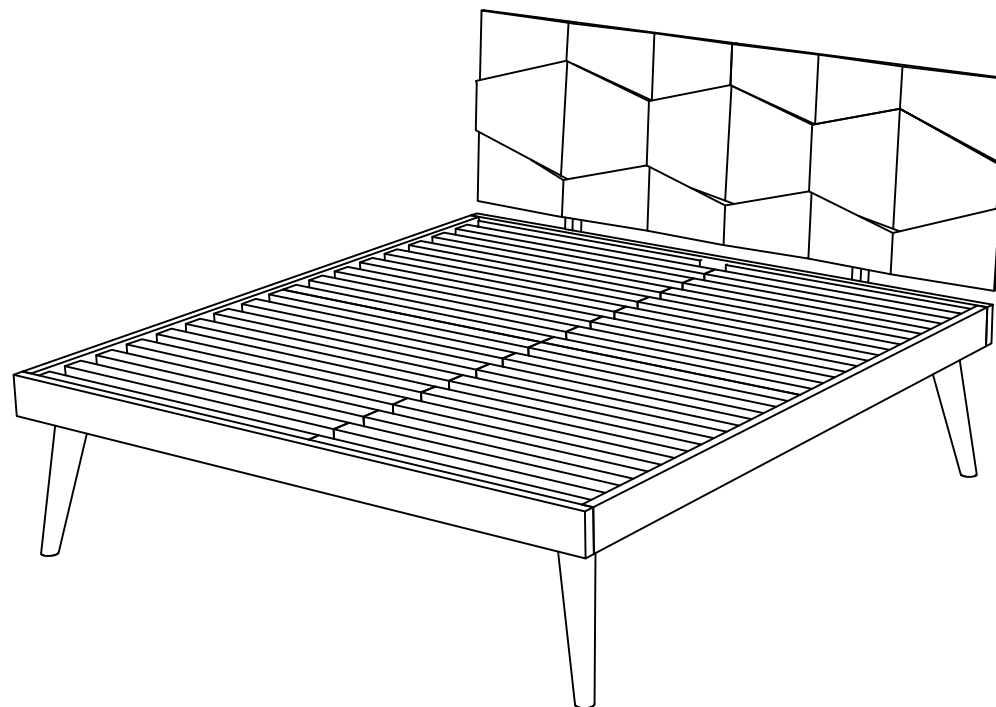

# ASSEMBLY INSTRUCTIONS.

BED QUEEN LIGHT GOLDEN

THANK YOU FOR YOUR PURCHASE!

### PART LIST

NO.	DESCRIPTION	IMAGE	Qty
A.	BED HEAD		1
B.	FOOT & SIDE RAIL		1 + 2
C.	MIDDLE RAIL		1
D.	BED HEAD SUPPORT		2
E.	LEG		4
F.	MIDDLE LEG		2
G.	MATT. SLATE		4