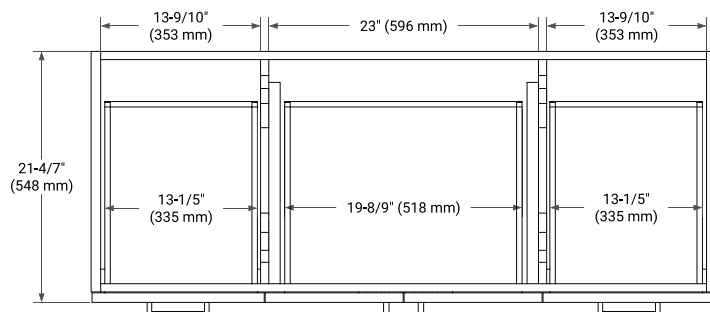

54" SINGLE SINK BASE CABINET

BASE CABINET DIMENSIONS

54" W x 21.6" D x 34.5" H

FEATURES

- Solid wood frame & plywood panels
- Dovetail drawers and joints
- Soft closing doors & drawers

HARDWARE FINISHES*

Brushed Nickel Satin Brass Matte Black Polished Chrome

55" SINGLE RECTANGLE SINK COUNTERTOP WITH 0.75 IN. THICKNESS

OVERALL DIMENSIONS

55" W x 22" D x 0.75" H

COUNTERTOP OPTIONS

Carrara Marble

FEATURES

- Solid countertop with mitered edges & seams
- Undermount white rectangular sink
- Pre-drilled for 8" widespread faucet

INCLUDED

- Countertop
- Matching Backsplash
- Rectangle Sink

COUNTERTOP PLAN VIEW

EDGE SIDE VIEW

THREE DIMENSIONAL COUNTERTOP VIEW