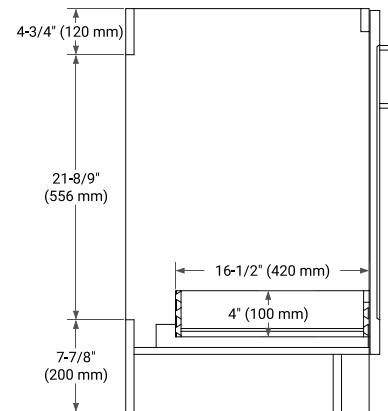

54" SINGLE SINK BASE CABINET

BASE CABINET DIMENSIONS

54" W x 21.6" D x 34.5" H

FEATURES

- Solid wood frame & plywood panels
- Dovetail drawers and joints
- Soft closing doors & drawers

HARDWARE FINISHES*

Brushed Nickel   Satin Brass   Matte Black   Polished Chrome

Hardware comes preinstalled with the illustrated option. Other finishes are available on our online store if you prefer a different one.

AVAILABLE COLORS

White   Grey   Midnight Blue

FRONT VIEW

SIDE VIEW

PLAN VIEW