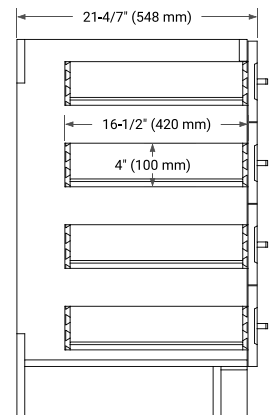

54" SINGLE SINK BASE CABINET

BASE CABINET DIMENSIONS

54" W x 21.6" D x 34.5" H

FEATURES

- Solid wood frame & plywood panels
- Dovetail drawers and joints
- Soft closing doors & drawers

HARDWARE FINISHES*

Brushed Nickel Satin Brass Matte Black Polished Chrome

55" SINGLE RECTANGLE SINK COUNTERTOP WITH 0.75 IN. THICKNESS

OVERALL DIMENSIONS

55" W x 22" D x 0.75" H

COUNTERTOP OPTIONS

Carrara Marble

FEATURES

- Solid countertop with mitered edges & seams
- Undermount white rectangular sink
- Pre-drilled for 8" widespread faucet

INCLUDED

- Countertop
- Matching Backsplash
- Rectangle Sink

COUNTERTOP PLAN VIEW

EDGE SIDE VIEW

THREE DIMENSIONAL COUNTERTOP VIEW