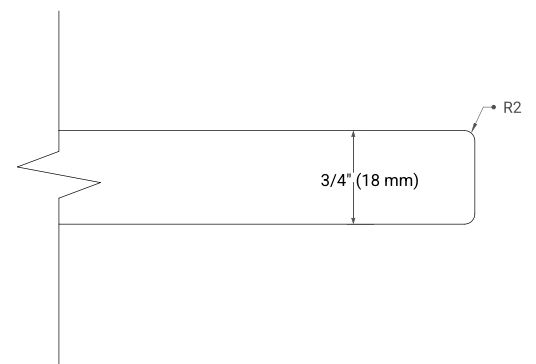

55" SINGLE RECTANGLE SINK COUNTERTOP WITH 0.75 IN. THICKNESS

OVERALL DIMENSIONS

55" W x 22" D x 0.75" H

COUNTERTOP OPTIONS

Carrara Marble

FEATURES

- Solid countertop with mitered edges & seams
- Undermount white rectangular sink
- Pre-drilled for 8" widespread faucet

INCLUDED

- Countertop
- Matching Backsplash
- Rectangle Sink

COUNTERTOP PLAN VIEW

EDGE SIDE VIEW

THREE DIMENSIONAL COUNTERTOP VIEW