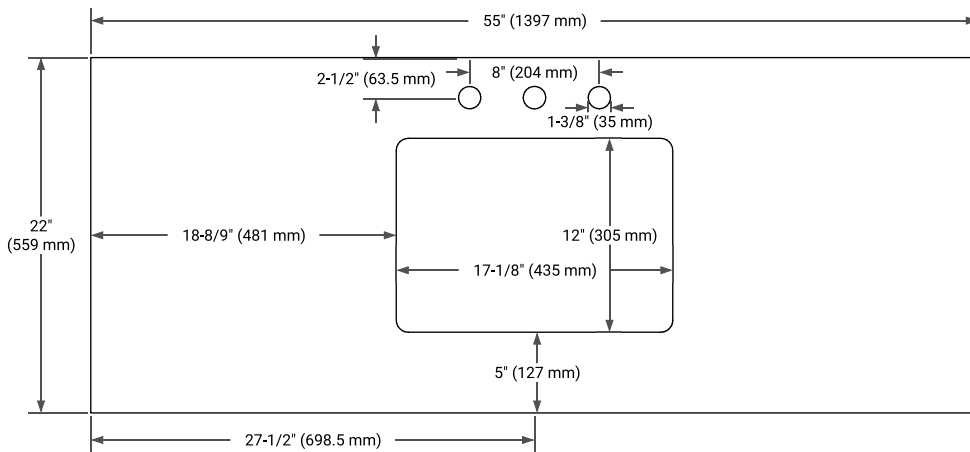

55" SINGLE RECTANGLE SINK COUNTERTOP WITH 0.75 IN. THICKNESS

OVERALL DIMENSIONS

55" W x 22" D x 0.75" H

COUNTERTOP OPTIONS

Carrara Marble

FEATURES

- Solid countertop with mitered edges & seams
- Undermount white rectangular sink
- Pre-drilled for 8" widespread faucet

INCLUDED

- Countertop
- Matching Backsplash
- Rectangle Sink

COUNTERTOP PLAN VIEW

EDGE SIDE VIEW

THREE DIMENSIONAL COUNTERTOP VIEW