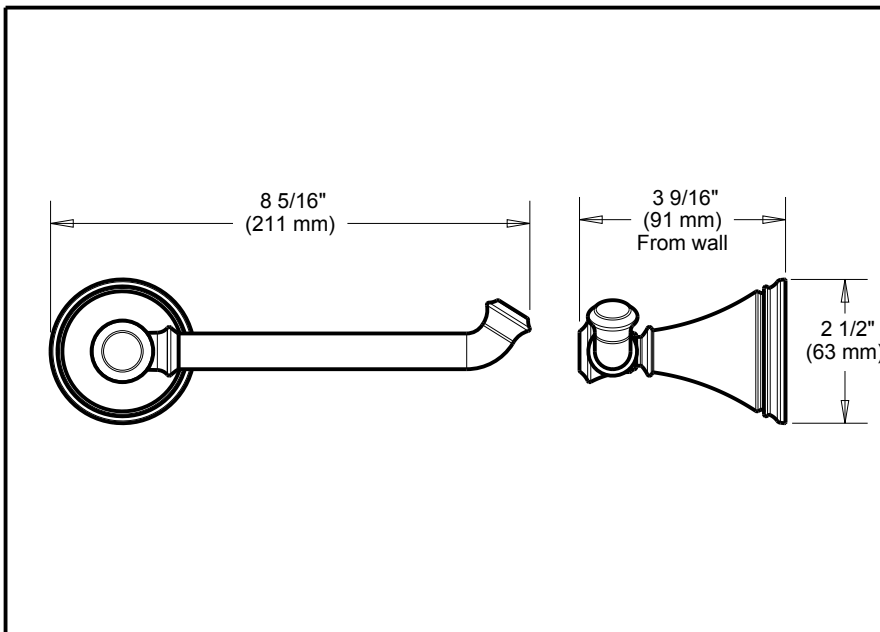

DELTA[®]

ACCESSORIES

- Cassidy™ Bath Collection
- Towel Bar

Submitted Model No.: _____

Specific Features: _____

STANDARD SPECIFICATIONS:

- Wood blocking is preferable behind all wall surfaces. If wood blocking is not available, the following fasteners are suggested: Tile/Masonry-Plastic or lead Anchors Plaster/drywall-Toggle bolts.
- Mounting hardware and mounting template included with product.

DELTA[®]

ACCESSORIES

- Cassidy™ Bath Collection
- Single Arm TPH

Submitted Model No.: _____

Specific Features: _____

STANDARD SPECIFICATIONS:

- Wood blocking is preferable behind all wall surfaces. If wood blocking is not available, the following fasteners are suggested: Tile/Masonry-Plastic or lead Anchors Plaster/drywall-Toggle bolts.
- Mounting hardware and mounting template included with product.