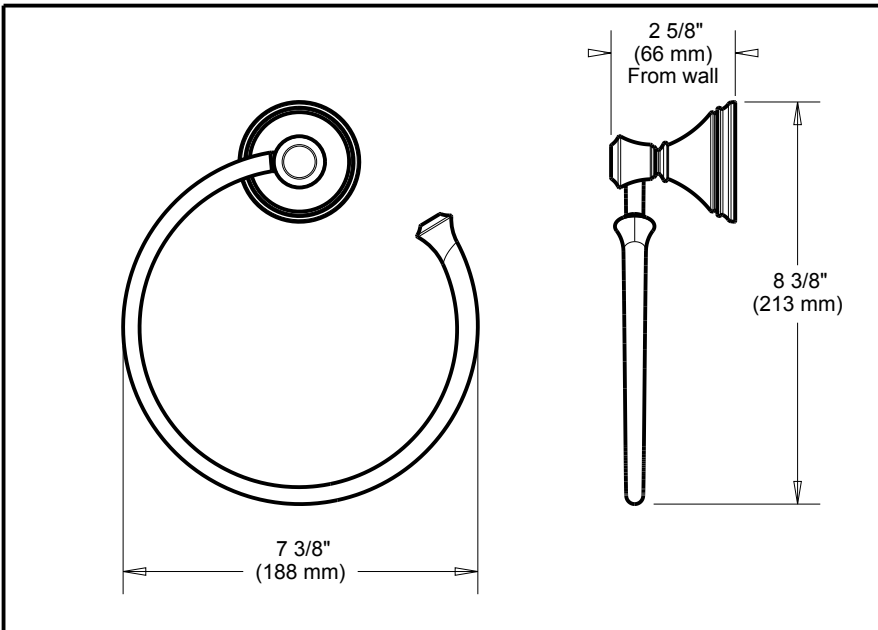

DELTA[®]

ACCESSORIES

- Cassidy™ Bath Collection
- Towel Bar

Submitted Model No.: _____

Specific Features: _____

STANDARD SPECIFICATIONS:

- Wood blocking is preferable behind all wall surfaces. If wood blocking is not available, the following fasteners are suggested: Tile/Masonry-Plastic or lead Anchors Plaster/drywall-Toggle bolts.
- Mounting hardware and mounting template included with product.

DELTA[®]

ACCESSORIES

- Cassidy™ Bath Collection
- Single Arm TPH

Submitted Model No.: _____

Specific Features: _____

STANDARD SPECIFICATIONS:

- Wood blocking is preferable behind all wall surfaces. If wood blocking is not available, the following fasteners are suggested: Tile/Masonry-Plastic or lead Anchors Plaster/drywall-Toggle bolts.
- Mounting hardware and mounting template included with product.

DELTA[®]

ACCESSORIES

- Cassidy™ Bath Collection
- Towel Ring

Submitted Model No.: _____

Specific Features: _____

STANDARD SPECIFICATIONS:

- Wood blocking is preferable behind all wall surfaces. If wood blocking is not available, the following fasteners are suggested: Tile/Masonry-Plastic or lead Anchors Plaster/drywall-Toggle bolts.
- Mounting hardware and mounting template included with product.