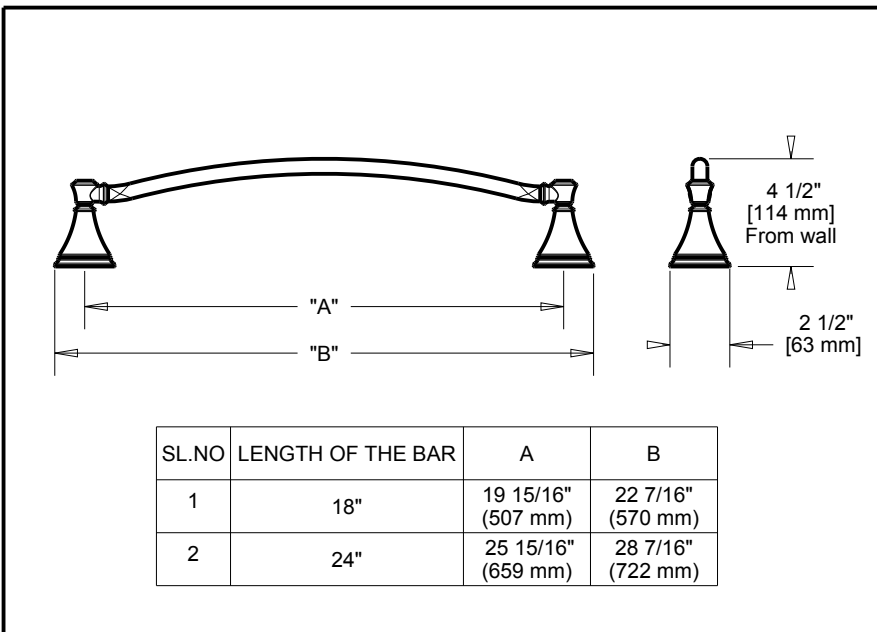

DELTA[®]

ACCESSORIES

- Cassidy™ Bath Collection
- Towel Bar

Submitted Model No.: _____

Specific Features: _____

STANDARD SPECIFICATIONS:

- Wood blocking is preferable behind all wall surfaces. If wood blocking is not available, the following fasteners are suggested: Tile/Masonry-Plastic or lead Anchors Plaster/drywall-Toggle bolts.
- Mounting hardware and mounting template included with product.