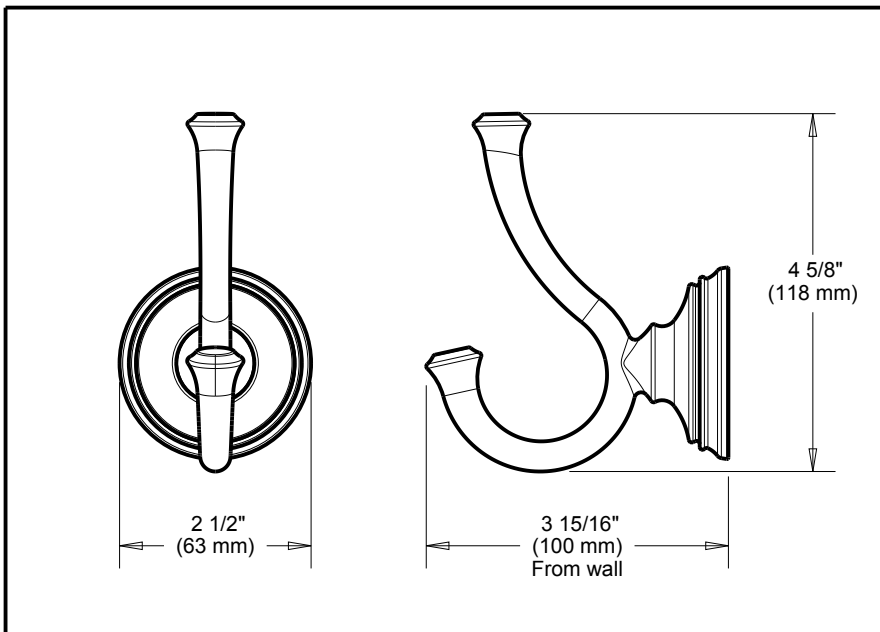

DELTA[®]

ACCESSORIES

- Cassidy™ Bath Collection
- Towel Bar

Submitted Model No.: _____

Specific Features: _____

STANDARD SPECIFICATIONS:

- Wood blocking is preferable behind all wall surfaces. If wood blocking is not available, the following fasteners are suggested: Tile/Masonry-Plastic or lead Anchors Plaster/drywall-Toggle bolts.
- Mounting hardware and mounting template included with product.

DELTA[®]

ACCESSORIES

- Cassidy™ Bath Collection
- Single Arm TPH

Submitted Model No.: _____

Specific Features: _____

STANDARD SPECIFICATIONS:

- Wood blocking is preferable behind all wall surfaces. If wood blocking is not available, the following fasteners are suggested: Tile/Masonry-Plastic or lead Anchors Plaster/drywall-Toggle bolts.
- Mounting hardware and mounting template included with product.

DELTA[®]

ACCESSORIES

- Cassidy™ Bath Collection
- Towel Ring

Submitted Model No.: _____

Specific Features: _____

STANDARD SPECIFICATIONS:

- Wood blocking is preferable behind all wall surfaces. If wood blocking is not available, the following fasteners are suggested: Tile/Masonry-Plastic or lead Anchors Plaster/drywall-Toggle bolts.
- Mounting hardware and mounting template included with product.

DELTA[®]

ACCESSORIES

- Cassidy™ Bath Collection
- Robe Hook

Submitted Model No.: _____

Specific Features: _____

STANDARD SPECIFICATIONS:

- Wood blocking is preferable behind all wall surfaces. If wood blocking is not available, the following fasteners are suggested: Tile/Masonry-Plastic or lead Anchors Plaster/drywall-Toggle bolts.
- Mounting hardware and mounting template included with product.