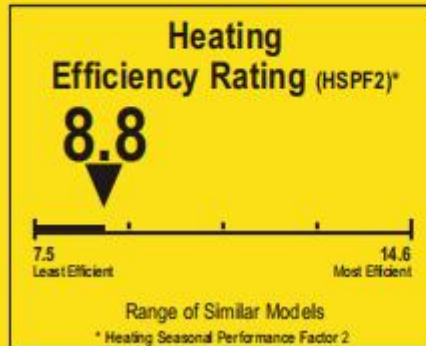

# ENERGYGUIDE

Heat Pump  
Cooling and Heating  
Split System

ACEKOOL  
Model CMS18 Pro

▼▼ This system's efficiency ratings depend on the coil your contractor installs with this unit. The heating efficiency rating varies slightly in different geographic regions. Ask your contractor for details.