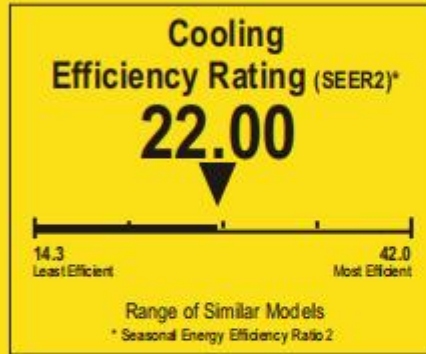

# ENERGYGUIDE

Heat Pump  
Cooling and Heating  
Split System

ACEKOOL  
Model CMS18 Pro

▼▼ This system's efficiency ratings depend on the coil your contractor installs with this unit. The heating efficiency rating varies slightly in different geographic regions. Ask your contractor for details.