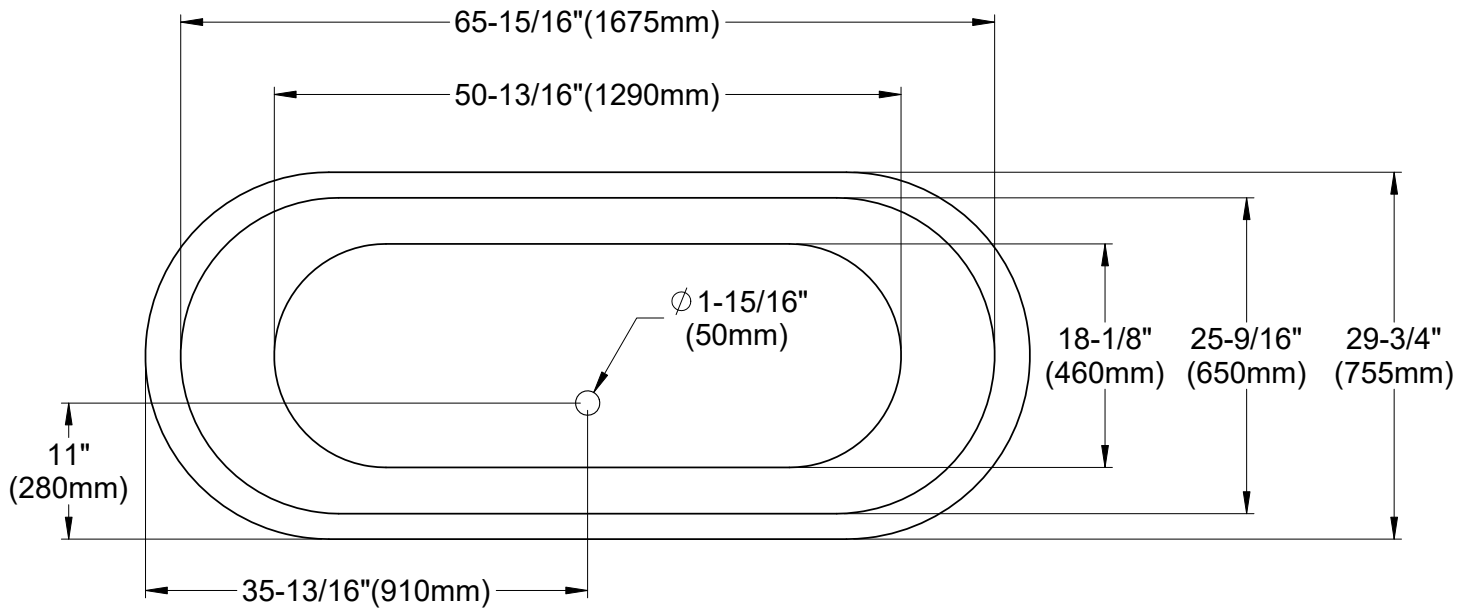

VCTNDS7231NL1,2,5,8,W

72" Cast Iron Clawfoot Bathtub

M10 x 20 (4 pcs)

Section A-A