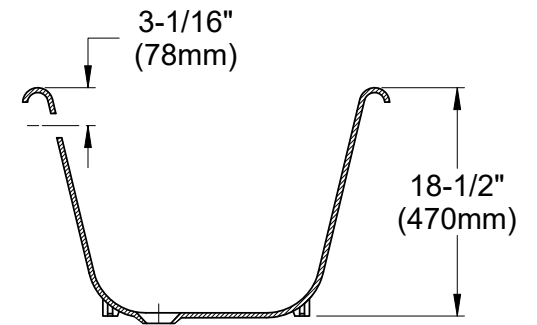

VCTNDS7231NL1,2,5,8,W

72" Cast Iron Clawfoot Bathtub

M10 x 20 (4 pcs)

Section A-A