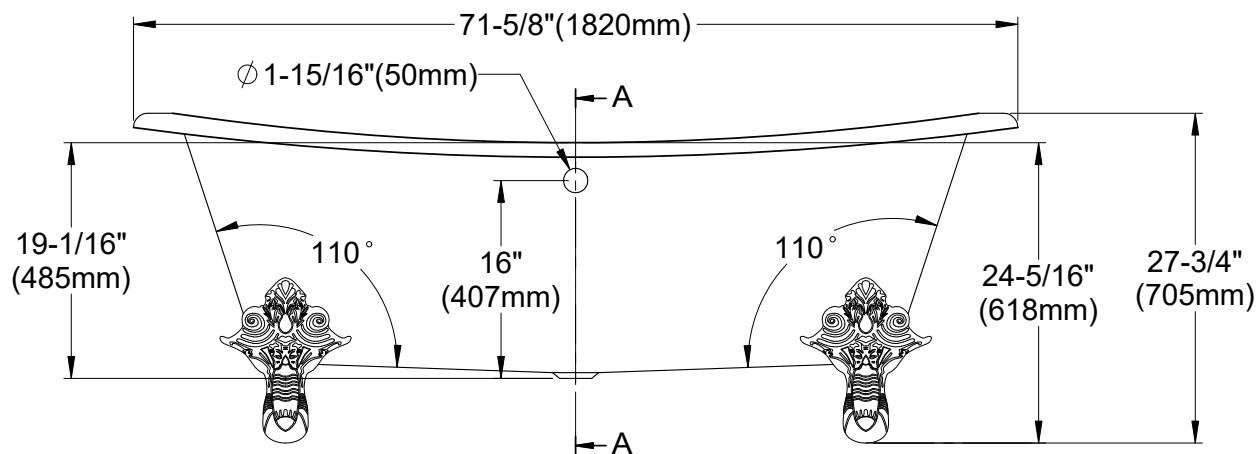

VCTNDS7231NL1,2,5,8,W

72" Cast Iron Clawfoot Bathtub

M10 x 20 (4 pcs)

Section A-A