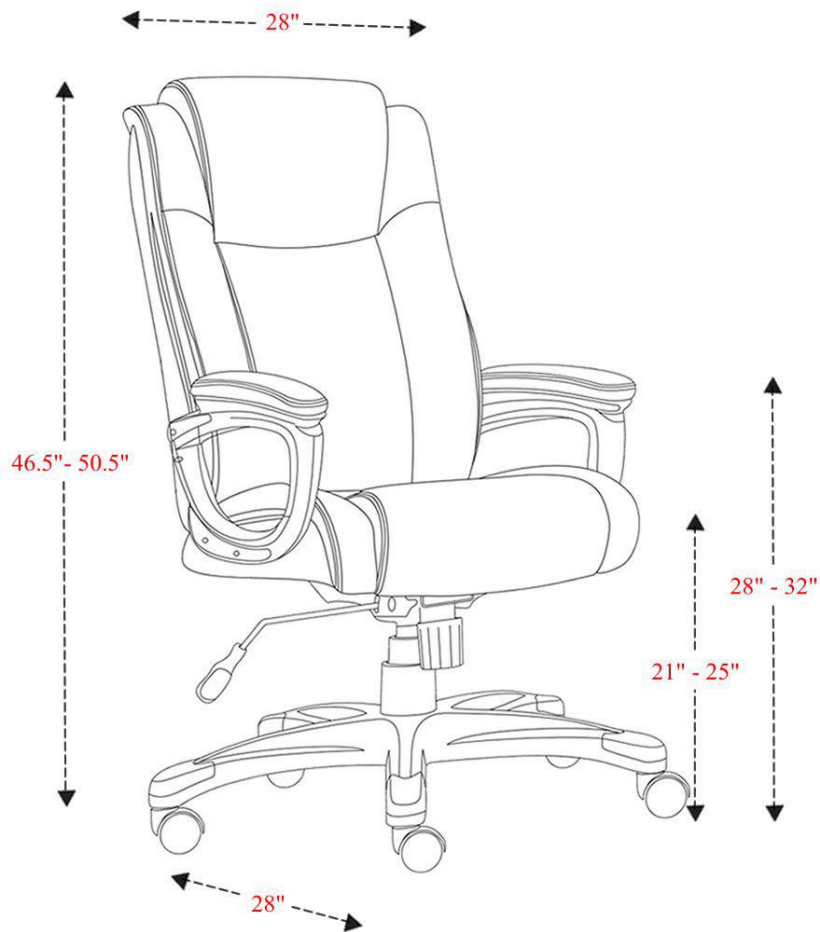

Fabric Heavy Duty Desk Chair

Seat Width	22"
Seat Depth	19.5"
Seat Minimum Height	21"
Seat Maximum Height	25"
Seat Height Range	4"

Overall Dimensions	28" x 28" x 50.5"
Overall Width	28"
Overall Depth	28"
Overall Height	50.5"
Overall Weight	43 lbs
Chair Minimum Height	46.5"
Chair Maximum Height	50.5"
Chair Height Range	4"
Back Width	22"
Back Depth	5.5"
Back Height	28.5"
Arm Width	3.5"
Arm Depth	14"
Arm Minimum Height	28"
Arm Maximum Height	32"
Arm Height Range	4"
Width of Wheel	2"
From Base to Leg (from cylinder diameter outward)	13"

Carton Dimensions: 32"W x 17"D x 26"H