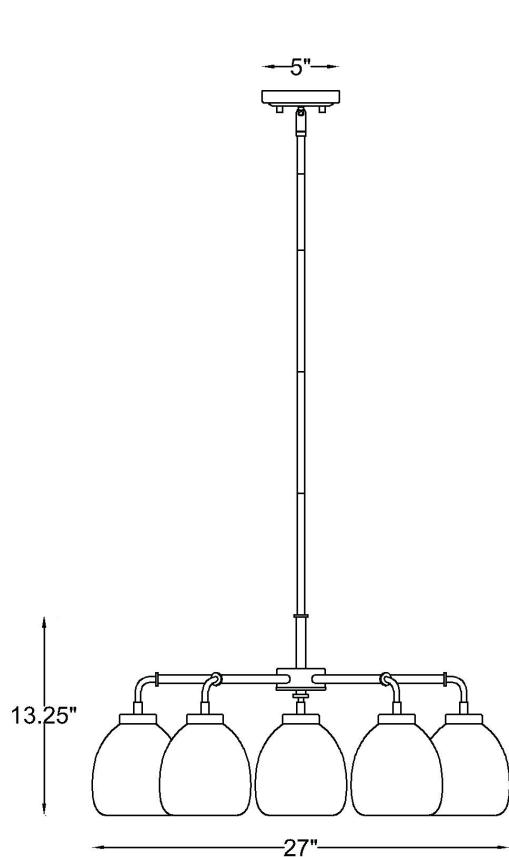

# 5-LIGHT PENDANT

<b>Description:</b>	5-light pendant
<b>Finish:</b>	Brass
<b>Dimensions:</b>	27" dia. x 13.25" H
<b>Bulbs:</b>	5-100w med.
<b>Certification:</b>	Dry location / UL
<b>Material:</b>	Steel

<b>Shade:</b>	Glass
<b>Glass:</b>	Clear
<b>Canopy Dimensions:</b>	5" dia.
<b>Chain/Wire:</b>	12' wire
<b>Stems:</b>	3-12", 1-6", 1-3"