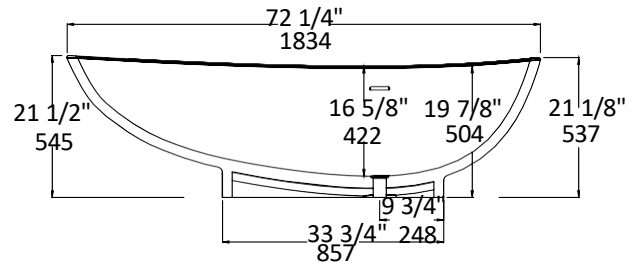

## Specifications:

<b>Installation:</b>	Freestanding
<b>Exterior Dimensions:</b>	72 1/4" w x 36 3/8" d x 21 1/2" h
<b>Material:</b>	Solid surface
<b>Water capacity:</b>	87 gal.
<b>Weight:</b>	232 lbs.
<b>Overflow:</b>	Yes
<b>Finishes:</b>	M - Matte white G - Gloss white MB - Matte black
<b>Freight:</b>	Class 5

## Recommended Items:

- Furniture
  - TUB04-BR: Tub bridge in wood, 6" w, 34" d, 1 1/2" h
  - Available in: white (08), black (16), natural walnut (07)
- Trap connections
  - TBSH90 - L-shaped 90 degree brass tub shoe
  - TBSH180 - Straight down 180 degree brass tub shoe

**TBSH90**

**TBSH180**

LACAVA reserves the right to revise any dimension or information on this sheet without notice. Dimensions are nominal and may vary within an industry accepted tolerance of 1/4". Drawings provided herein are meant to give the user an idea of the product and are not made to scale.