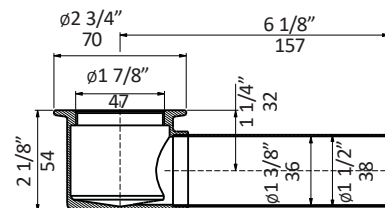

## Specifications:

<b>Installation:</b>	Freestanding
<b>Exterior Dimensions:</b>	72 1/4" w x 36 3/8" d x 21 1/2" h
<b>Material:</b>	Solid surface
<b>Water capacity:</b>	87 gal.
<b>Weight:</b>	232 lbs.
<b>Overflow:</b>	Yes
<b>Finishes:</b>	M - Matte white G - Gloss white MB - Matte black
<b>Freight:</b>	Class 5

## Recommended Items:

- Furniture
  - TUB04-BR: Tub bridge in wood, 6" w, 34" d, 1 1/2" h
  - Available in: white (08), black (16), natural walnut (07)
- Trap connections
  - TBSH90 - L-shaped 90 degree brass tub shoe
  - TBSH180 - Straight down 180 degree brass tub shoe

**TBSH90**

**TBSH180**

LACAVA reserves the right to revise any dimension or information on this sheet without notice. Dimensions are nominal and may vary within an industry accepted tolerance of 1/4". Drawings provided herein are meant to give the user an idea of the product and are not made to scale.