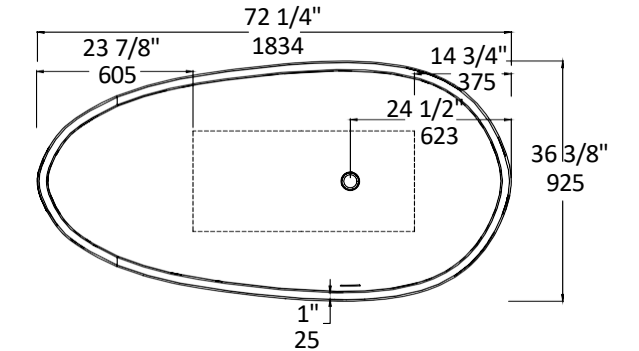

## Specifications:

<b>Installation:</b>	Freestanding
<b>Exterior Dimensions:</b>	72 1/4" w x 36 3/8" d x 21 1/2" h
<b>Material:</b>	Solid surface
<b>Water capacity:</b>	87 gal.
<b>Weight:</b>	232 lbs.
<b>Overflow:</b>	Yes
<b>Finishes:</b>	M - Matte white G - Gloss white MB - Matte black
<b>Freight:</b>	Class 5

## Recommended Items:

- Furniture
  - TUB04-BR: Tub bridge in wood, 6" w, 34" d, 1 1/2" h
  - Available in: white (08), black (16), natural walnut (07)
- Trap connections
  - TBSH90 - L-shaped 90 degree brass tub shoe
  - TBSH180 - Straight down 180 degree brass tub shoe

**TBSH90**

**TBSH180**

LACAVA reserves the right to revise any dimension or information on this sheet without notice. Dimensions are nominal and may vary within an industry accepted tolerance of 1/4". Drawings provided herein are meant to give the user an idea of the product and are not made to scale.