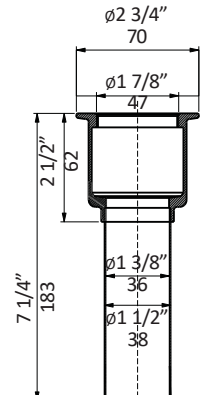

## Specifications:

<b>Installation:</b>	Freestanding
<b>Exterior Dimensions:</b>	72 1/4" w x 36 3/8" d x 21 1/2" h
<b>Material:</b>	Solid surface
<b>Water capacity:</b>	87 gal.
<b>Weight:</b>	232 lbs.
<b>Overflow:</b>	Yes
<b>Finishes:</b>	M - Matte white G - Gloss white MB - Matte black
<b>Freight:</b>	Class 5

## Recommended Items:

- Furniture
  - TUB04-BR: Tub bridge in wood, 6" w, 34" d, 1 1/2" h
  - Available in: white (08), black (16), natural walnut (07)
- Trap connections
  - TBSH90 - L-shaped 90 degree brass tub shoe
  - TBSH180 - Straight down 180 degree brass tub shoe

**TBSH90**

**TBSH180**

LACAVA reserves the right to revise any dimension or information on this sheet without notice. Dimensions are nominal and may vary within an industry accepted tolerance of 1/4". Drawings provided herein are meant to give the user an idea of the product and are not made to scale.