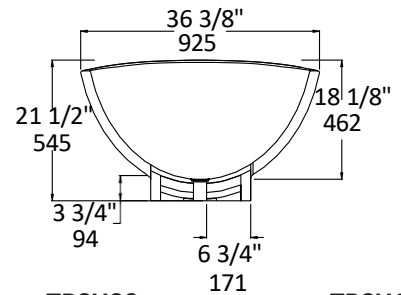

## Specifications:

<b>Installation:</b>	Freestanding
<b>Exterior Dimensions:</b>	72 1/4" w x 36 3/8" d x 21 1/2" h
<b>Material:</b>	Solid surface
<b>Water capacity:</b>	87 gal.
<b>Weight:</b>	232 lbs.
<b>Overflow:</b>	Yes
<b>Finishes:</b>	M - Matte white G - Gloss white MB - Matte black
<b>Freight:</b>	Class 5

## Recommended Items:

- Furniture
  - TUB04-BR: Tub bridge in wood, 6" w, 34" d, 1 1/2" h
  - Available in: white (08), black (16), natural walnut (07)
- Trap connections
  - TBSH90 - L-shaped 90 degree brass tub shoe
  - TBSH180 - Straight down 180 degree brass tub shoe

**TBSH90**

**TBSH180**

LACAVA reserves the right to revise any dimension or information on this sheet without notice. Dimensions are nominal and may vary within an industry accepted tolerance of 1/4". Drawings provided herein are meant to give the user an idea of the product and are not made to scale.