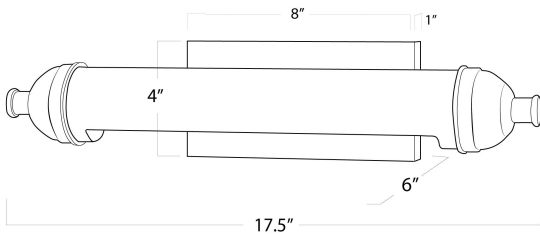

REGINA ANDREW

DETROIT

SPECIFICATION SHEET

Devon Picture Light Small
15-1174PN

HEIGHT	4
WIDTH	17.5
DEPTH	6
SHADE DIMS	N/A
SHADE COLOR	N/A
BULB QTY	2
BULB TYPE	T Type Medium Base (E26)
SOCKET	E26 Keyless. Switch on Cord
WATTAGE	25 Watt Max
WIRING TYPE	Hard Wire or Pinup
BACKPLATE	N/A
JUNCTION BOX	2 in from top, 2 in from bottom, 8.75 in from side
MATERIAL	Steel
FINISH	Polished Nickel
NOTES	N/A
FREIGHT ONLY	No