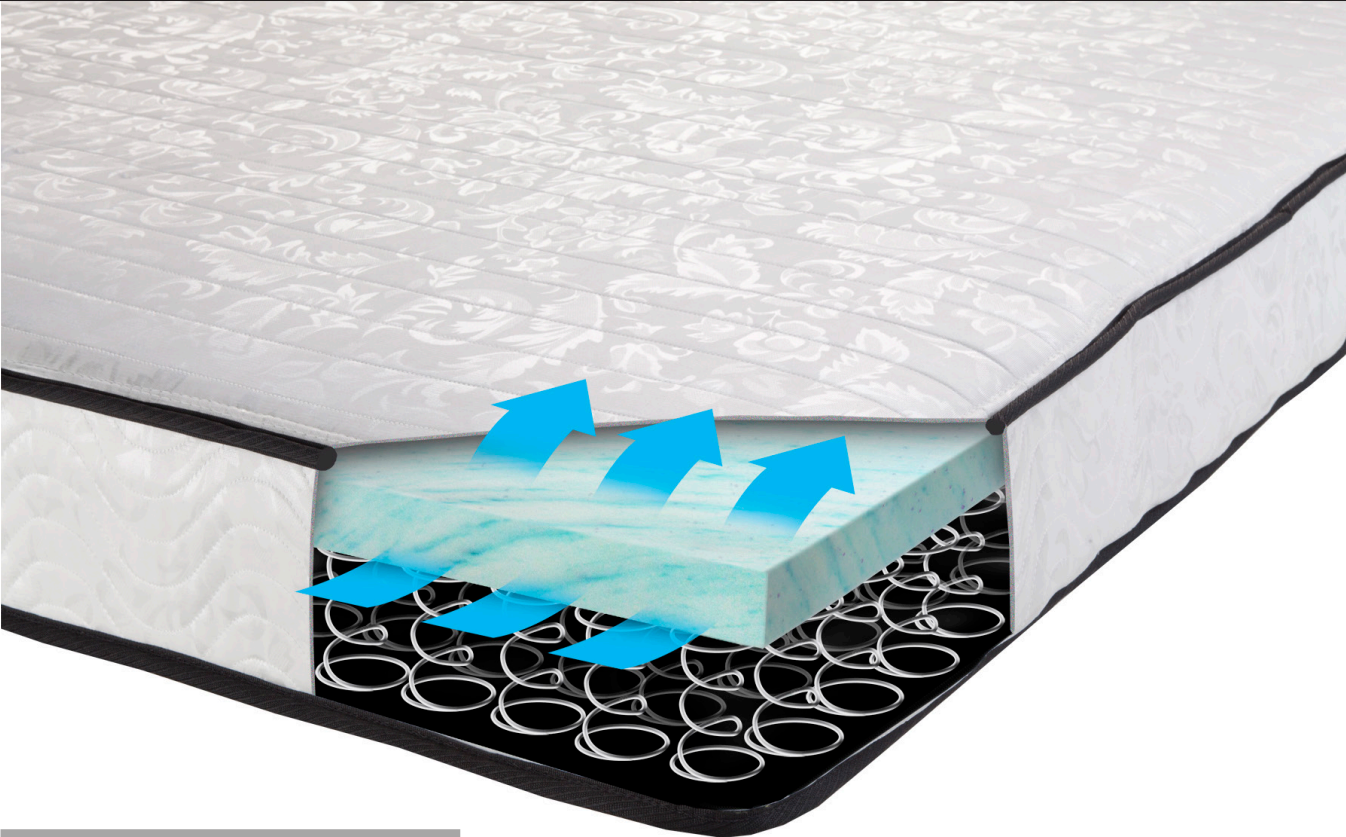

5" COMFORCOOL II

HOSPITALITY USE

Stretch Knit Ticking

Tri-Layered For Cool Comfortable Sleep

- Cushioned Fiberfill Top Layer
- Gel-Infused Foam Cool Comfort Layer
- Verti-Coil Edge Innerspring Unit

CFR 1632 & 1633 Compliant

MATTRESS	MOUNTING WIDTH	MATTRESS WIDTH	OPEN DEPTH	MATTRESS THICKNESS	MATTRESS LENGTH
TWIN	44"	36"	90"	5"	71-72"
BIG TWIN	48"	40"	90"	5"	71-72"
SMALL FULL	55"	48"	90"	5"	71-72"
FULL	60"	52"	90"	5"	71-72"
QUEEN	68"	60"	90"	5"	71-72"

AVAILABLE IN:

- Classic Square
- Classic Plus
- Classic Square with Slats