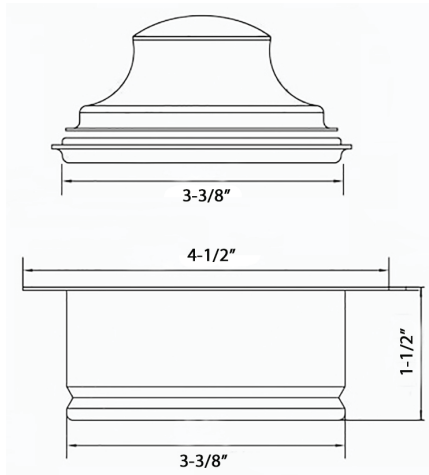

COLOR OPTIONS:

BL: Gunmetal Black

CP: Copper Tone

GG: Brass / Gold Tone