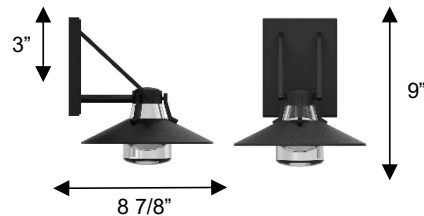

ALTECK

RADIANT Wall Sconce AW0043-3CCT-W

DIMENSIONS

Height: 9"

Width/Diameter: 8"

Depth: 8 7/8"

Minimum Height:

Maximum Height:

Canopy/Backplate: 6 1/8"x4 1/2"

Product Weight: 4.2 lb

SPECIFICATIONS

Location Listed: Wet

IP Rating: IP44

Rated Life: 54000 Hours

Standards: ETL, cETL

Input: 120~277 VAC, 50/60Hz

TRIAC Dimming: 100-10%

Downlight Illumination

Mounting: Wall Mount

Color Temperature: Adjustable

3000K/4000K/5000K

CRI Rating: 80

Material: Aluminum

Diffuser Material: Clear Glass