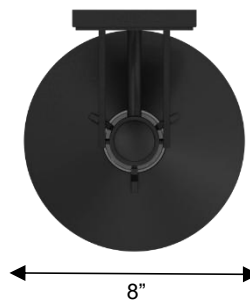

ALTECK

RADIANT Wall Sconce AW0043-3CCT-W

DIMENSIONS

Height: 9"

Width/Diameter: 8"

Depth: 8 7/8"

Minimum Height:

Maximum Height:

Canopy/Backplate: 6 1/8"x4 1/2"

Product Weight: 4.2 lb

SPECIFICATIONS

Location Listed: Wet

IP Rating: IP44

Rated Life: 54000 Hours

Standards: ETL, cETL

Input: 120~277 VAC, 50/60Hz

TRIAC Dimming: 100-10%

Downlight Illumination

Mounting: Wall Mount

Color Temperature: Adjustable

3000K/4000K/5000K

CRI Rating: 80

Material: Aluminum

Diffuser Material: Clear Glass