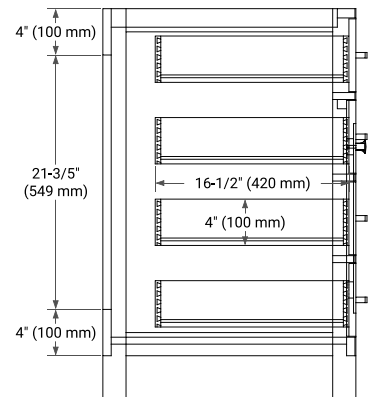

60" SINGLE SINK BASE CABINET

BASE CABINET DIMENSIONS

60" W x 21.5" D x 33.5" H

FEATURES

- Solid wood frame with engineered wood panels
- Dovetail drawers and joints
- Soft closing doors & drawers

HARDWARE FINISHES*

White Grey

FRONT VIEW

SIDE VIEW

PLAN VIEW

61" SINGLE OVAL SINK COUNTERTOP WITH 1.5" THICKNESS

OVERALL DIMENSIONS

61" W x 22" D x 1.5" H

COUNTERTOP OPTIONS

COUNTERTOP PLAN VIEW

EDGE SIDE VIEW

THREE DIMENSIONAL COUNTERTOP VIEW