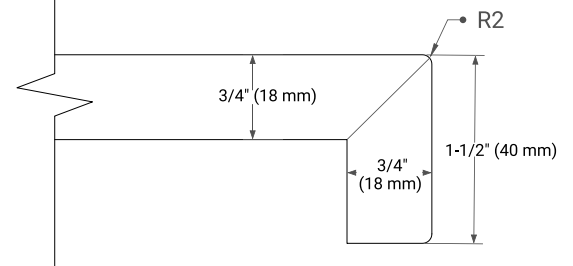

White Grey

FRONT VIEW

SIDE VIEW

PLAN VIEW

61" SINGLE OVAL SINK COUNTERTOP WITH 1.5" THICKNESS

OVERALL DIMENSIONS

61" W x 22" D x 1.5" H

COUNTERTOP OPTIONS

Carrara Marble

White Quartz

FEATURES

- Solid countertop with mitered edges & seams
- Undermount white oval sink
- Pre-drilled for 8" widespread faucet

INCLUDED

- Countertop
- Matching Backsplash
- Oval Sink

COUNTERTOP PLAN VIEW

EDGE SIDE VIEW

THREE DIMENSIONAL COUNTERTOP VIEW