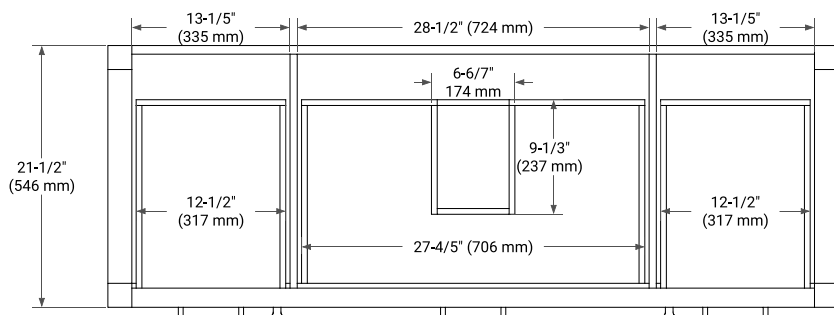

60" SINGLE SINK BASE CABINET

BASE CABINET DIMENSIONS

60" W x 21.5" D x 33.5" H

FEATURES

- Solid wood frame with engineered wood panels
- Dovetail drawers and joints
- Soft closing doors & drawers

HARDWARE FINISHES*

White Grey

FRONT VIEW

SIDE VIEW

PLAN VIEW

61" SINGLE OVAL SINK COUNTERTOP WITH 1.5" THICKNESS

OVERALL DIMENSIONS

61" W x 22" D x 1.5" H

COUNTERTOP OPTIONS

COUNTERTOP PLAN VIEW

EDGE SIDE VIEW

THREE DIMENSIONAL COUNTERTOP VIEW