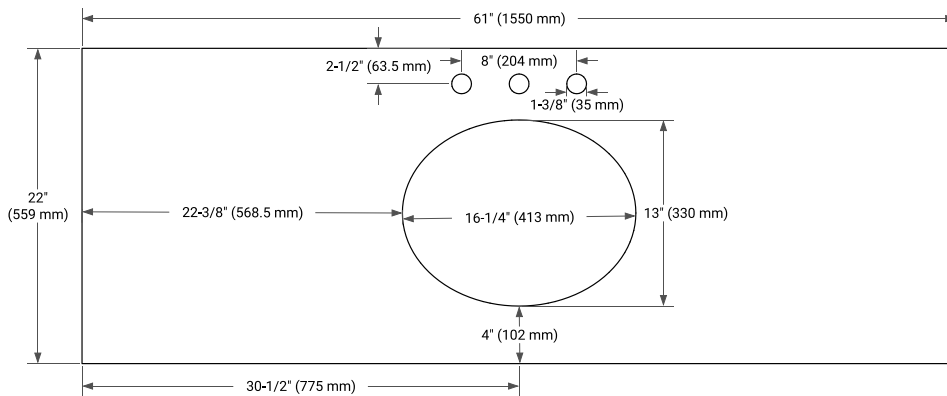

White Grey

FRONT VIEW

SIDE VIEW

PLAN VIEW

61" SINGLE OVAL SINK COUNTERTOP WITH 1.5" THICKNESS

OVERALL DIMENSIONS

61" W x 22" D x 1.5" H

COUNTERTOP OPTIONS

Carrara Marble

White Quartz

FEATURES

- Solid countertop with mitered edges & seams
- Undermount white oval sink
- Pre-drilled for 8" widespread faucet

INCLUDED

- Countertop
- Matching Backsplash
- Oval Sink

COUNTERTOP PLAN VIEW

EDGE SIDE VIEW

THREE DIMENSIONAL COUNTERTOP VIEW