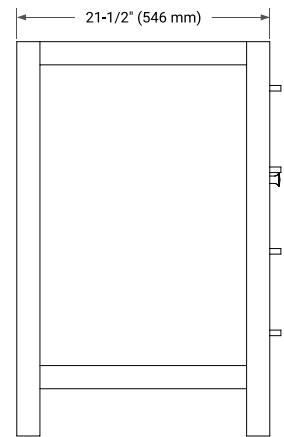

60" SINGLE SINK BASE CABINET

BASE CABINET DIMENSIONS

60" W x 21.5" D x 33.5" H

FEATURES

- Solid wood frame with engineered wood panels
- Dovetail drawers and joints
- Soft closing doors & drawers

HARDWARE FINISHES*

White Grey

FRONT VIEW

SIDE VIEW

PLAN VIEW

61" SINGLE OVAL SINK COUNTERTOP WITH 1.5" THICKNESS

OVERALL DIMENSIONS

61" W x 22" D x 1.5" H

COUNTERTOP OPTIONS

COUNTERTOP PLAN VIEW

EDGE SIDE VIEW

THREE DIMENSIONAL COUNTERTOP VIEW