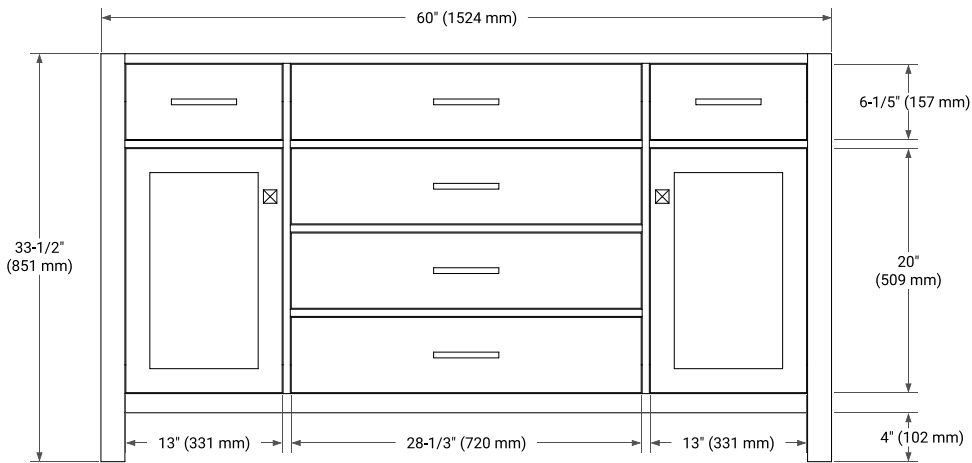

60" SINGLE SINK BASE CABINET

BASE CABINET DIMENSIONS

60" W x 21.5" D x 33.5" H

FEATURES

- Solid wood frame with engineered wood panels
- Dovetail drawers and joints
- Soft closing doors & drawers

HARDWARE FINISHES*

White Grey

FRONT VIEW

SIDE VIEW

PLAN VIEW

61" SINGLE OVAL SINK COUNTERTOP WITH 1.5" THICKNESS

OVERALL DIMENSIONS

61" W x 22" D x 1.5" H

COUNTERTOP OPTIONS

COUNTERTOP PLAN VIEW

EDGE SIDE VIEW

THREE DIMENSIONAL COUNTERTOP VIEW