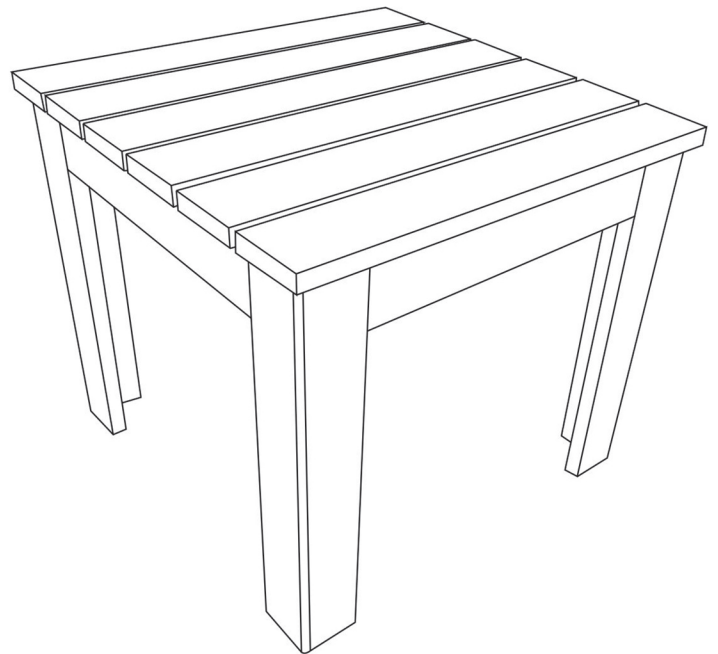

Thank you so much for shopping with us,
For any issue or concern, welcome to contact us .
If you like our product, please share your experience
with us on Website!