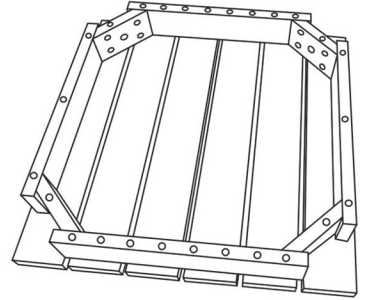

# Wooden Side Table

## Parts List

Part# A 4pcs legs

Part #B table top

Hardware List

Tool

①  8X40mm(4pcs)

 (1pc)