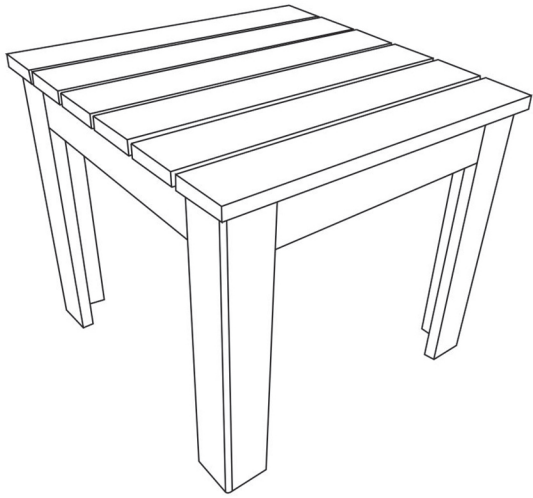

# Wooden Side Table

## Parts List

Part# A 4pcs legs

Part #B table top

Hardware List

Tool

①  8X40mm(4pcs)

 (1pc)