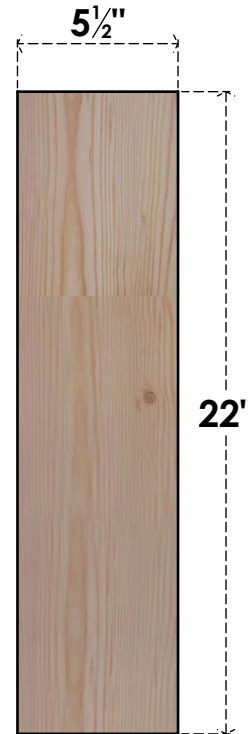

BRC06X18X22TRA00SDF

5 1/2"W X 18"D X 22"H TRADITIONAL SMOOTH BRACE, DOUGLAS FIR

SIDE

FRONT

EKENA MILLWORK
2300 WEST MAIN ST.
CLARKSVILLE, TX 75426
TOLL FREE: 866-607-0453
WWW.EKENAMILLWORK.COM

NOTES

1. INSTALLATION TO BE COMPLETED IN ACCORDANCE WITH MANUFACTURER'S SPECIFICATIONS.
2. DRAWING MAY NOT BE TO SCALE
3. THIS DRAWING IS INTENDED FOR DESIGN AND PLANNING PURPOSES ONLY.
4. ALL INFORMATION CONTAINED HEREIN WAS CURRENT AT THE TIME OF DEVELOPMENT BUT MUST BE REVIEWED AND APPROVED BY THE PRODUCT MANUFACTURER TO BE CONSIDERED ACCURATE.
5. PRODUCTS ARE NOT KILN DRIED. THIS ITEM IS UNIQUE AND WILL CONTAIN THE NATURAL VARIATIONS THAT THE WOOD SPECIES OFFERS. THIS MAY RESULT IN VARIATIONS UP TO 1/4"