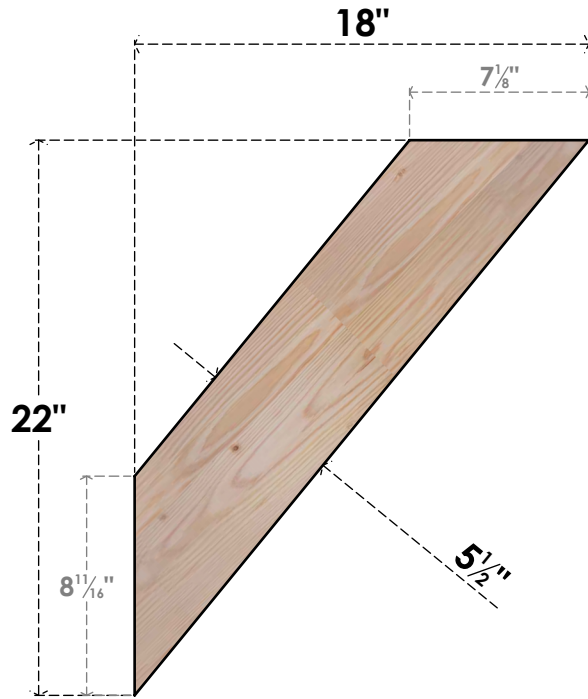

BRC06X18X22TRA00SDF

5 1/2"W X 18"D X 22"H TRADITIONAL SMOOTH BRACE, DOUGLAS FIR

SIDE

FRONT

EKENA MILLWORK
2300 WEST MAIN ST.
CLARKSVILLE, TX 75426
TOLL FREE: 866-607-0453
WWW.EKENAMILLWORK.COM

NOTES

1. INSTALLATION TO BE COMPLETED IN ACCORDANCE WITH MANUFACTURER'S SPECIFICATIONS.
2. DRAWING MAY NOT BE TO SCALE
3. THIS DRAWING IS INTENDED FOR DESIGN AND PLANNING PURPOSES ONLY.
4. ALL INFORMATION CONTAINED HEREIN WAS CURRENT AT THE TIME OF DEVELOPMENT BUT MUST BE REVIEWED AND APPROVED BY THE PRODUCT MANUFACTURER TO BE CONSIDERED ACCURATE.
5. PRODUCTS ARE NOT KILN DRIED. THIS ITEM IS UNIQUE AND WILL CONTAIN THE NATURAL VARIATIONS THAT THE WOOD SPECIES OFFERS. THIS MAY RESULT IN VARIATIONS UP TO 1/4"