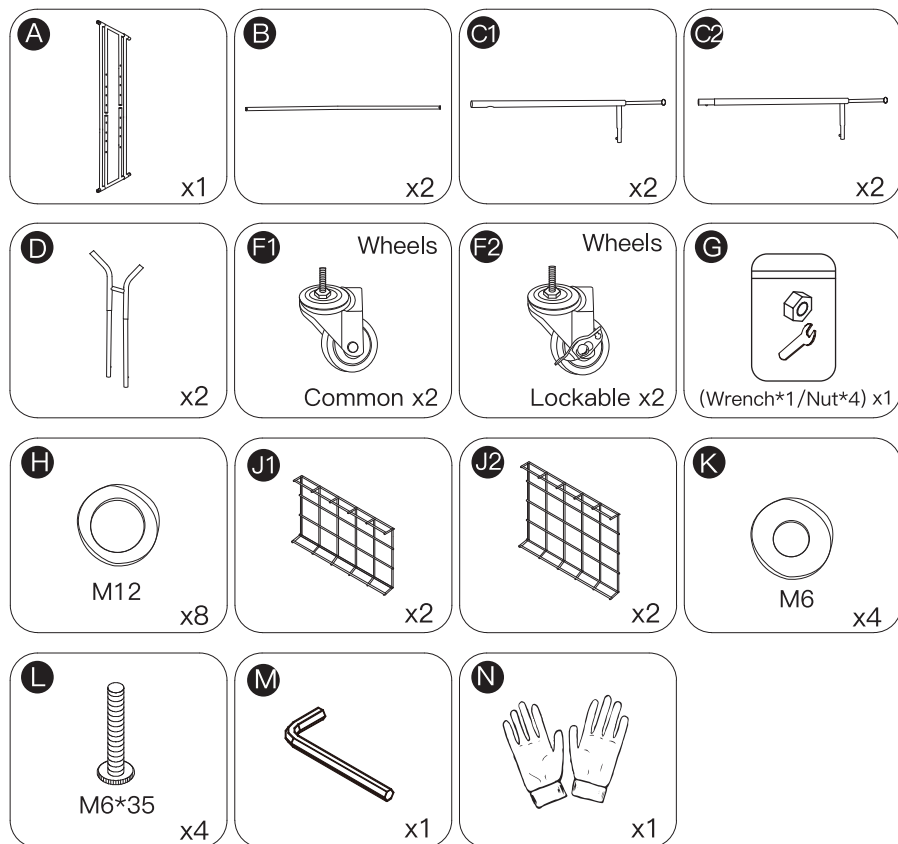

ASSEMBLY INSTRUCTION

Please check all parts and accessories according to the parts list before assembling, make sure all contents are sufficient and in good condition.

If there is any parts missing or defective, please contact us immediately with purchase platform message to get replacement parts.

PARTS:

NOTICE:

1. **DO NOT** fully tighten screws until fully assembled.
2. To prevent you from getting hurt during installation, we recommend that you wear gloves before installation.
3. Please **DO NOT** load more than the maximum weight described on the product page.

REMARK:

When installing part **L**, you need to use part **K**, please adjust part **K** as shown in the picture, make part **K** fit the pole.

REMARK:

How to use the spring fasteners:

HOW TO INSTALL

STEP 1

NOTICE:

For easier installation, you can push part (A) to install part (B).

STEP 2

NOTICE:

The installation of every wheel needs one nut and two part (H) as shown in the picture.

STEP 3

NOTICE:
When the spring fastener locked, the part **D** are oriented to outside respectively.