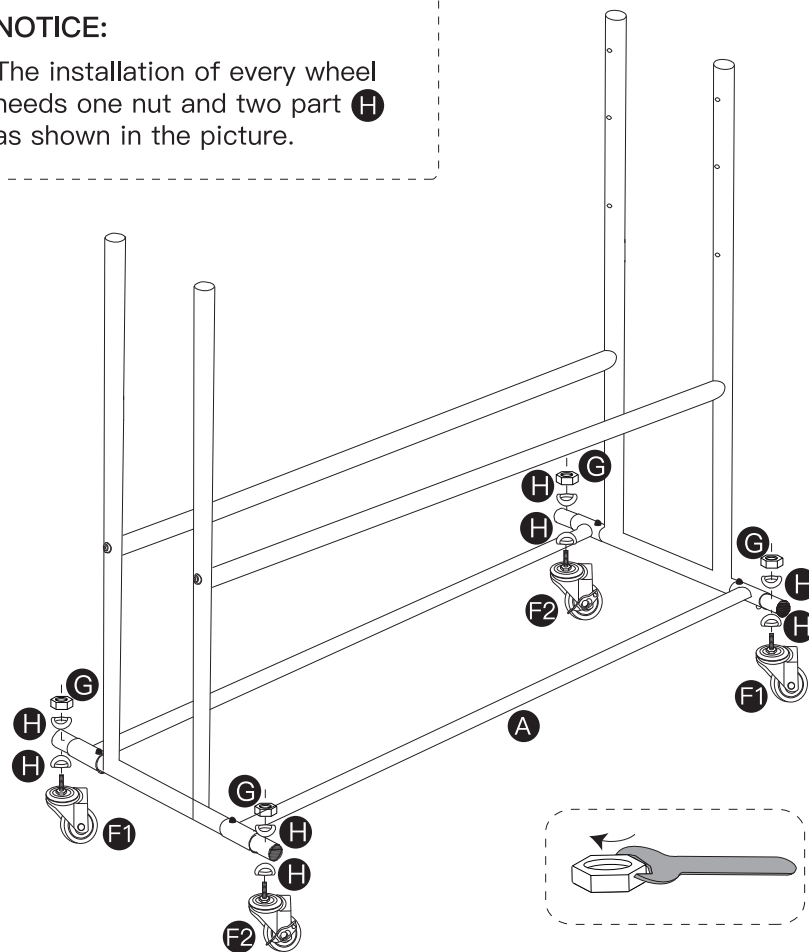

REMARK:

When installing part **L**, you need to use part **K**, please adjust part **K** as shown in the picture, make part **K** fit the pole.

REMARK:

How to use the spring fasteners:

HOW TO INSTALL

STEP 1

NOTICE:

For easier installation, you can push part (A) to install part (B).

STEP 2

NOTICE:

The installation of every wheel needs one nut and two part (H) as shown in the picture.

STEP 3

NOTICE:
When the spring fastener locked, the part **D** are oriented to outside respectively.

STEP 4

NOTICE:
You can stretch the end of the part (**C1** & **C2**) to adjust length.

STEP 5

STEP 6

■ After-Sale Support

Dear Customer,

Thank you so much for purchasing our product. We sincerely appreciate your choice to incorporate our product into your living space.