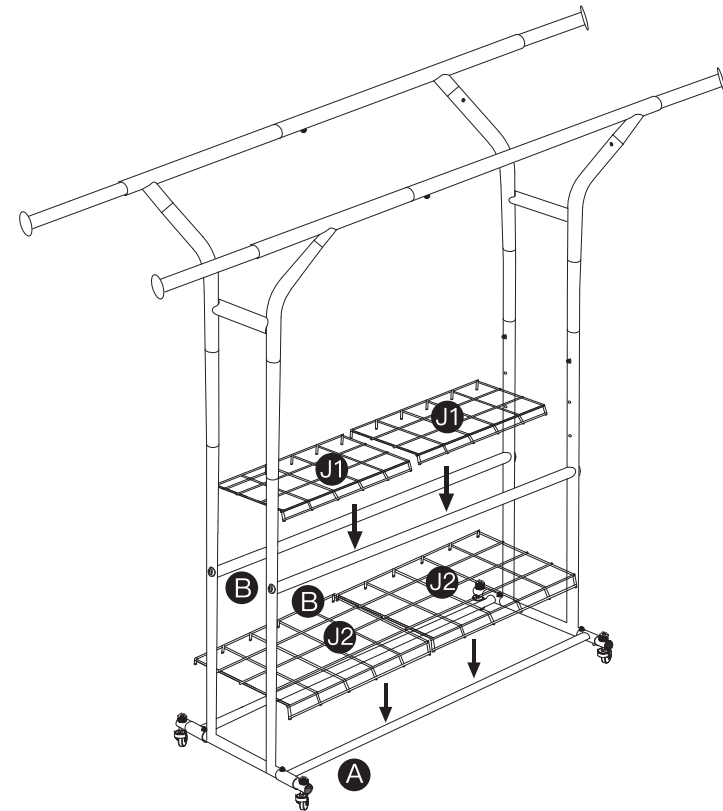

REMARK:

When installing part **L**, you need to use part **K**, please adjust part **K** as shown in the picture, make part **K** fit the pole.

REMARK:

How to use the spring fasteners:

HOW TO INSTALL

STEP 1

NOTICE:

For easier installation, you can push part (A) to install part (B).

STEP 2

NOTICE:

The installation of every wheel needs one nut and two part (H) as shown in the picture.

STEP 3

NOTICE:
When the spring fastener locked, the part **D** are oriented to outside respectively.

STEP 4

NOTICE:
You can stretch the end of the part (**C1** & **C2**) to adjust length.

STEP 5

STEP 6

■ After-Sale Support

Dear Customer,

Thank you so much for purchasing our product. We sincerely appreciate your choice to incorporate our product into your living space.