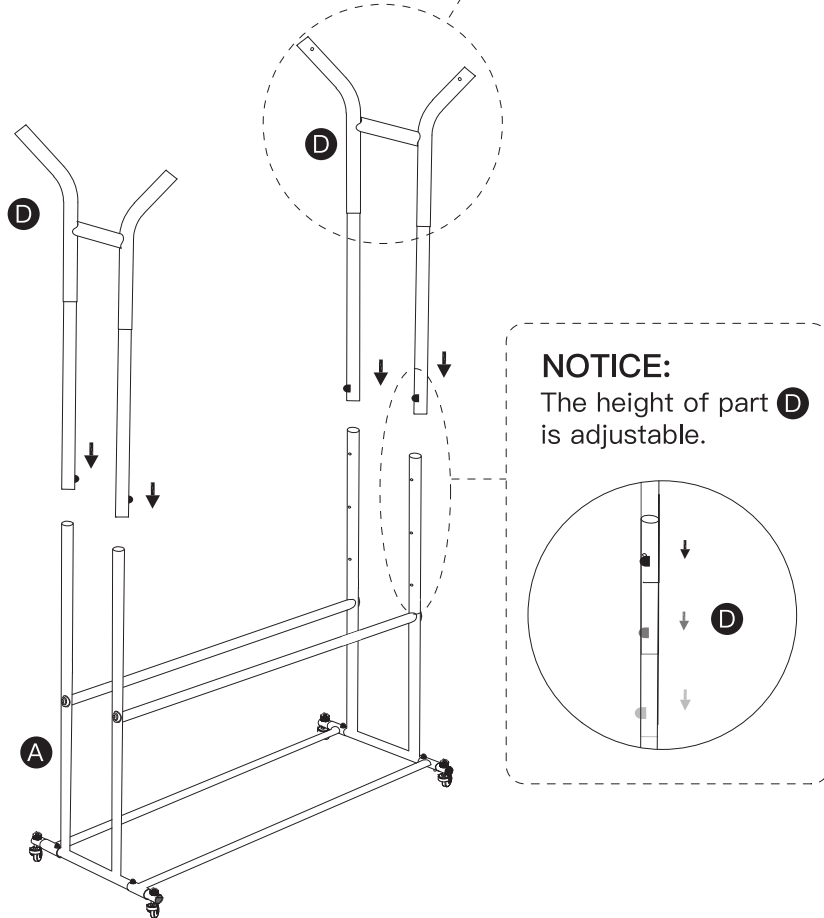

REMARK:

When installing part **L**, you need to use part **K**, please adjust part **K** as shown in the picture, make part **K** fit the pole.

REMARK:

How to use the spring fasteners:

HOW TO INSTALL

STEP 1

NOTICE:

For easier installation, you can push part (A) to install part (B).

STEP 2

NOTICE:

The installation of every wheel needs one nut and two part (H) as shown in the picture.

STEP 3

NOTICE:
When the spring fastener locked, the part **D** are oriented to outside respectively.

STEP 4

NOTICE:
You can stretch the end of the part (**C1** & **C2**) to adjust length.

STEP 5

STEP 6

■ After-Sale Support

Dear Customer,

Thank you so much for purchasing our product. We sincerely appreciate your choice to incorporate our product into your living space.