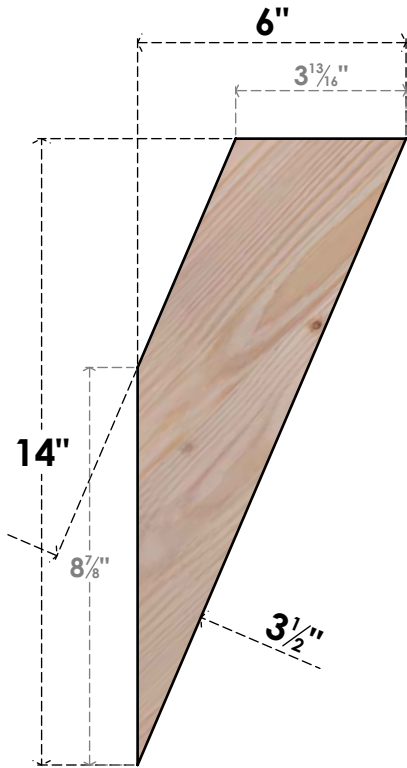

BRC06X06X14TRA00SDF

5 1/2"W X 6"D X 14"H TRADITIONAL SMOOTH BRACE, DOUGLAS FIR

SIDE

FRONT

EKENA MILLWORK
 2300 WEST MAIN ST.
 CLARKSVILLE, TX 75426
 TOLL FREE: 866-607-0453
 WWW.EKENAMILLWORK.COM

NOTES

1. INSTALLATION TO BE COMPLETED IN ACCORDANCE WITH MANUFACTURER'S SPECIFICATIONS.
2. DRAWING MAY NOT BE TO SCALE
3. THIS DRAWING IS INTENDED FOR DESIGN AND PLANNING PURPOSES ONLY.
4. ALL INFORMATION CONTAINED HEREIN WAS CURRENT AT THE TIME OF DEVELOPMENT BUT MUST BE REVIEWED AND APPROVED BY THE PRODUCT MANUFACTURER TO BE CONSIDERED ACCURATE.
5. PRODUCTS ARE NOT KILN DRIED. THIS ITEM IS UNIQUE AND WILL CONTAIN THE NATURAL VARIATIONS THAT THE WOOD SPECIES OFFERS. THIS MAY RESULT IN VARIATIONS UP TO 1/4"