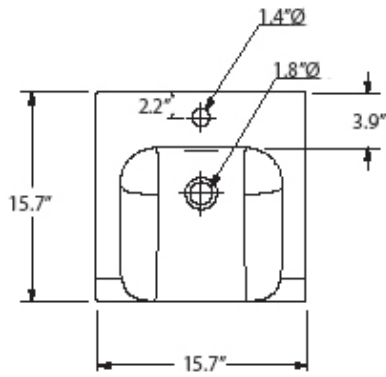

Finishes:

 Glossy White

SKU# | Options:

- Inka 3412 | Glossy White
- ..
- ..

* WS Bath Collections reserves the right to revise dimensions or information on this sheet without notice

<p>Collection Inka</p>	<p>Model Inka 3412</p>	<p>Dimensions Metric <i>1 inch = 2.54 cm</i> <i>1 inch = 25.4 mm</i></p>	 1051 Lea Drive - Collegeville, PA 19426 Tel. 215 513 9400 - Fax 610 831 0215 www.ws bathcollections.com - info@ws bathcollections.com
-------------------------------------	-------------------------------------	--	---

Collection
Inka

Model |
Inka 3412

Dimensions Metric
1 inch = 2.54 cm
1 inch = 25.4 mm

WS[®]
BATH
COLLECTIONS

1051 Lea Drive - Collegeville, PA 19426
Tel. 215 513 9400 - Fax 610 831 0215
www.ws bathcollections.com - info@ws bathcollections.com

Collection
Inka

Model |
Inka 9110

Dimensions Metric

1 inch = 2.54 cm
1 inch = 25.4 mm

WS[®]
BATH
COLLECTIONS

1051 Lea Drive - Collegeville, PA 19426
Tel. 215 513 9400 - Fax 610 831 0215

www.ws bathcollections.com - info@ws bathcollections.com

Silicone (optional)

Collection
Inka

Model |
Inka 9110+3412

Dimensions Metric
1 inch = 2.54 cm
1 inch = 25.4 mm

WS[®]
BATH
COLLECTIONS

1051 Lea Drive - Collegeville, PA 19426
Tel. 215 513 9400 - Fax 610 831 0215
www.ws bathcollections.com - info@ws bathcollections.com