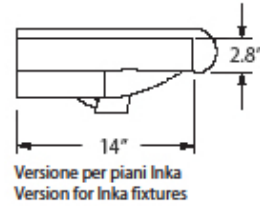

Inka 3412

Features

- Bathroom * šaΰμ) aΰ
- Made of Ceramic
- Glossy White / ΰΰϣ
- With Overflow
- Wall Mount Installation
- With One Faucet Hole
- Made in Italy

Related Items:

- WSBC 53991 | Push Waste Drain
- WSBC 53922 | Decorative Trap

Finishes:

 Glossy White

SKU# | Options:

- Inka 3412 | Glossy White
- ..
- ..

* WS Bath Collections reserves the right to revise dimensions or information on this sheet without notice

<p>Collection Inka</p>	<p>Model Inka 3412</p>	<p>Dimensions Metric <i>1 inch = 2.54 cm</i> <i>1 inch = 25.4 mm</i></p>	 1051 Lea Drive - Collegeville, PA 19426 Tel. 215 513 9400 - Fax 610 831 0215 www.ws bathcollections.com - info@ws bathcollections.com
-------------------------------------	-------------------------------------	--	---

Collection
Inka

Model |
Inka 3412

Dimensions Metric
1 inch = 2.54 cm
1 inch = 25.4 mm

WS[®]
BATH
COLLECTIONS

1051 Lea Drive - Collegeville, PA 19426
Tel. 215 513 9400 - Fax 610 831 0215
www.ws bathcollections.com - info@ws bathcollections.com

Collection
Inka

Model |
Inka 9110

Dimensions Metric

1 inch = 2.54 cm
1 inch = 25.4 mm

WS[®]
BATH
COLLECTIONS

1051 Lea Drive - Collegeville, PA 19426
Tel. 215 513 9400 - Fax 610 831 0215

www.ws bathcollections.com - info@ws bathcollections.com