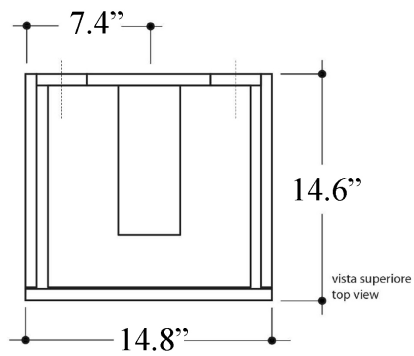

Finishes:

 Glossy White

SKU# | Options:

- Inka 3412 | Glossy White
- ..
- ..

* WS Bath Collections reserves the right to revise dimensions or information on this sheet without notice

<p>Collection Inka</p>	<p>Model Inka 3412</p>	<p>Dimensions Metric <i>1 inch = 2.54 cm</i> <i>1 inch = 25.4 mm</i></p>	 1051 Lea Drive - Collegeville, PA 19426 Tel. 215 513 9400 - Fax 610 831 0215 www.ws bathcollections.com - info@ws bathcollections.com
-------------------------------------	-------------------------------------	--	---

Collection
Inka

Model |
Inka 3412

Dimensions Metric
1 inch = 2.54 cm
1 inch = 25.4 mm

WS[®]
BATH
COLLECTIONS

1051 Lea Drive - Collegeville, PA 19426
Tel. 215 513 9400 - Fax 610 831 0215
www.ws bathcollections.com - info@ws bathcollections.com

Collection
Inka

Model |
Inka 9110

Dimensions Metric

1 inch = 2.54 cm
1 inch = 25.4 mm

WS[®]
BATH
COLLECTIONS

1051 Lea Drive - Collegeville, PA 19426
Tel. 215 513 9400 - Fax 610 831 0215

www.ws bathcollections.com - info@ws bathcollections.com

Silicone (optional)

Collection
Inka

Model |
Inka 9110+3412

Dimensions Metric
1 inch = 2.54 cm
1 inch = 25.4 mm

WS[®]
BATH
COLLECTIONS

1051 Lea Drive - Collegeville, PA 19426
Tel. 215 513 9400 - Fax 610 831 0215
www.ws bathcollections.com - info@ws bathcollections.com