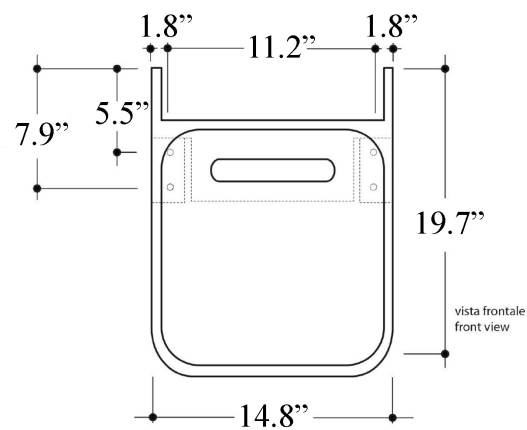

Finishes:

 Glossy White

SKU# | Options:

- Inka 3412 | Glossy White
- ..
- ..

* WS Bath Collections reserves the right to revise dimensions or information on this sheet without notice

<p>Collection Inka</p>	<p>Model Inka 3412</p>	<p>Dimensions Metric <i>1 inch = 2.54 cm</i> <i>1 inch = 25.4 mm</i></p>	 1051 Lea Drive - Collegeville, PA 19426 Tel. 215 513 9400 - Fax 610 831 0215 www.ws bathcollections.com - info@ws bathcollections.com
-------------------------------------	-------------------------------------	--	---

Collection
Inka

Model |
Inka 3412

Dimensions Metric
1 inch = 2.54 cm
1 inch = 25.4 mm

WS[®]
BATH
COLLECTIONS

1051 Lea Drive - Collegeville, PA 19426
Tel. 215 513 9400 - Fax 610 831 0215
www.ws bathcollections.com - info@ws bathcollections.com

Collection
Inka

Model |
Inka 9110

Dimensions Metric

1 inch = 2.54 cm
1 inch = 25.4 mm

WS[®]
BATH
COLLECTIONS

1051 Lea Drive - Collegeville, PA 19426
Tel. 215 513 9400 - Fax 610 831 0215

www.ws bathcollections.com - info@ws bathcollections.com

Silicone (optional)

Collection
Inka

Model |
Inka 9110+3412

Dimensions Metric
1 inch = 2.54 cm
1 inch = 25.4 mm

WS[®]
BATH
COLLECTIONS

1051 Lea Drive - Collegeville, PA 19426
Tel. 215 513 9400 - Fax 610 831 0215
www.ws bathcollections.com - info@ws bathcollections.com