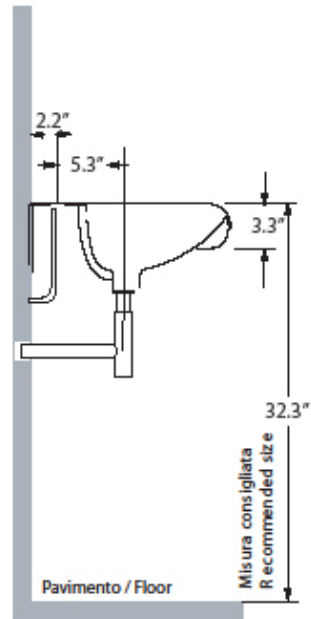

Finishes:

 Glossy White

SKU# | Options:

- Inka 3412 | Glossy White
- ..
- ..

* WS Bath Collections reserves the right to revise dimensions or information on this sheet without notice

<p>Collection Inka</p>	<p>Model Inka 3412</p>	<p>Dimensions Metric <i>1 inch = 2.54 cm</i> <i>1 inch = 25.4 mm</i></p>	 1051 Lea Drive - Collegeville, PA 19426 Tel. 215 513 9400 - Fax 610 831 0215 www.ws bathcollections.com - info@ws bathcollections.com
-------------------------------------	-------------------------------------	--	---

Collection
Inka

Model |
Inka 3412

Dimensions Metric
1 inch = 2.54 cm
1 inch = 25.4 mm

WS[®]
BATH
COLLECTIONS

1051 Lea Drive - Collegeville, PA 19426
Tel. 215 513 9400 - Fax 610 831 0215
www.ws bathcollections.com - info@ws bathcollections.com

Collection
Inka

Model |
Inka 9110

Dimensions Metric

1 inch = 2.54 cm
1 inch = 25.4 mm

WS[®]
BATH
COLLECTIONS

1051 Lea Drive - Collegeville, PA 19426
Tel. 215 513 9400 - Fax 610 831 0215

www.ws bathcollections.com - info@ws bathcollections.com

Silicone (optional)

Collection
Inka

Model |
Inka 9110+3412

Dimensions Metric
1 inch = 2.54 cm
1 inch = 25.4 mm

WS[®]
BATH
COLLECTIONS

1051 Lea Drive - Collegeville, PA 19426
Tel. 215 513 9400 - Fax 610 831 0215
www.ws bathcollections.com - info@ws bathcollections.com