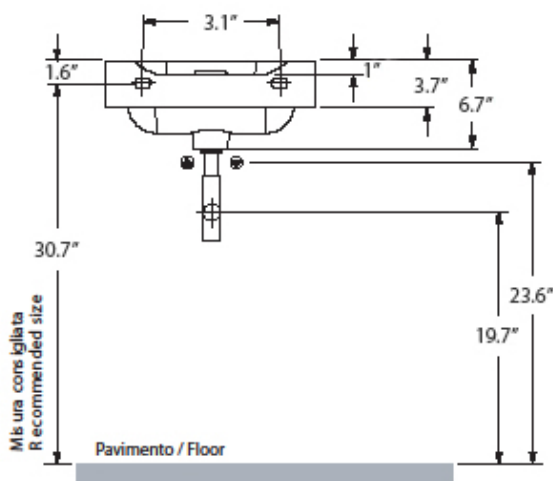

Finishes:

 Glossy White

SKU# | Options:

- Inka 3412 | Glossy White
- ..
- ..

* WS Bath Collections reserves the right to revise dimensions or information on this sheet without notice

<p>Collection Inka</p>	<p>Model Inka 3412</p>	<p>Dimensions Metric <i>1 inch = 2.54 cm</i> <i>1 inch = 25.4 mm</i></p>	 1051 Lea Drive - Collegeville, PA 19426 Tel. 215 513 9400 - Fax 610 831 0215 www.ws bathcollections.com - info@ws bathcollections.com
-------------------------------------	-------------------------------------	--	---

Collection
Inka

Model |
Inka 3412

Dimensions Metric
1 inch = 2.54 cm
1 inch = 25.4 mm

WS[®]
BATH
COLLECTIONS

1051 Lea Drive - Collegeville, PA 19426
Tel. 215 513 9400 - Fax 610 831 0215
www.ws bathcollections.com - info@ws bathcollections.com

Collection
Inka

Model |
Inka 9110

Dimensions Metric

1 inch = 2.54 cm
1 inch = 25.4 mm

WS[®]
BATH
COLLECTIONS

1051 Lea Drive - Collegeville, PA 19426
Tel. 215 513 9400 - Fax 610 831 0215

www.ws bathcollections.com - info@ws bathcollections.com

Silicone (optional)

Collection
Inka

Model |
Inka 9110+3412

Dimensions Metric
1 inch = 2.54 cm
1 inch = 25.4 mm

WS[®]
BATH
COLLECTIONS

1051 Lea Drive - Collegeville, PA 19426
Tel. 215 513 9400 - Fax 610 831 0215
www.ws bathcollections.com - info@ws bathcollections.com