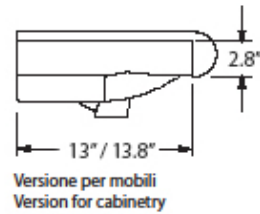

Finishes:

 Glossy White

SKU# | Options:

- Inka 3412 | Glossy White
- ..
- ..

* WS Bath Collections reserves the right to revise dimensions or information on this sheet without notice

<p>Collection Inka</p>	<p>Model Inka 3412</p>	<p>Dimensions Metric <i>1 inch = 2.54 cm</i> <i>1 inch = 25.4 mm</i></p>	 1051 Lea Drive - Collegeville, PA 19426 Tel. 215 513 9400 - Fax 610 831 0215 www.ws bathcollections.com - info@ws bathcollections.com
-------------------------------------	-------------------------------------	--	---

Collection
Inka

Model |
Inka 3412

Dimensions Metric
1 inch = 2.54 cm
1 inch = 25.4 mm

WS[®]
BATH
COLLECTIONS

1051 Lea Drive - Collegeville, PA 19426
Tel. 215 513 9400 - Fax 610 831 0215
www.ws bathcollections.com - info@ws bathcollections.com

Collection
Inka

Model |
Inka 9110

Dimensions Metric

1 inch = 2.54 cm
1 inch = 25.4 mm

WS[®]
BATH
COLLECTIONS

1051 Lea Drive - Collegeville, PA 19426
Tel. 215 513 9400 - Fax 610 831 0215

www.ws bathcollections.com - info@ws bathcollections.com

Silicone (optional)

Collection
Inka

Model |
Inka 9110+3412

Dimensions Metric
1 inch = 2.54 cm
1 inch = 25.4 mm

WS[®]
BATH
COLLECTIONS

1051 Lea Drive - Collegeville, PA 19426
Tel. 215 513 9400 - Fax 610 831 0215
www.ws bathcollections.com - info@ws bathcollections.com