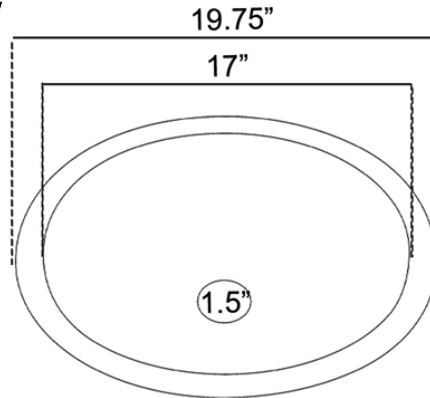

Front View

OVERALL DIMENSIONS	INTERIOR BOWL	BOWL DEPTH	DRAIN OPENING	OVERFLOW
19.75" x 17.25"	17" x 14.5"	5.5" ext. / 5.25" int.	1.5"	1.5"

FEATURES:

- Premium 18 Gauge Stainless Steel
- Without Overflow
- Nominal Dimensions - May Vary by .25"
- Hand Hammered Matte Finish - variations will exist
- Fits a 23" cabinet - recommended minimum
- Sink only - Drain not included
- Dualmount - can be installed above or below counter
- Limited lifetime warranty against defects