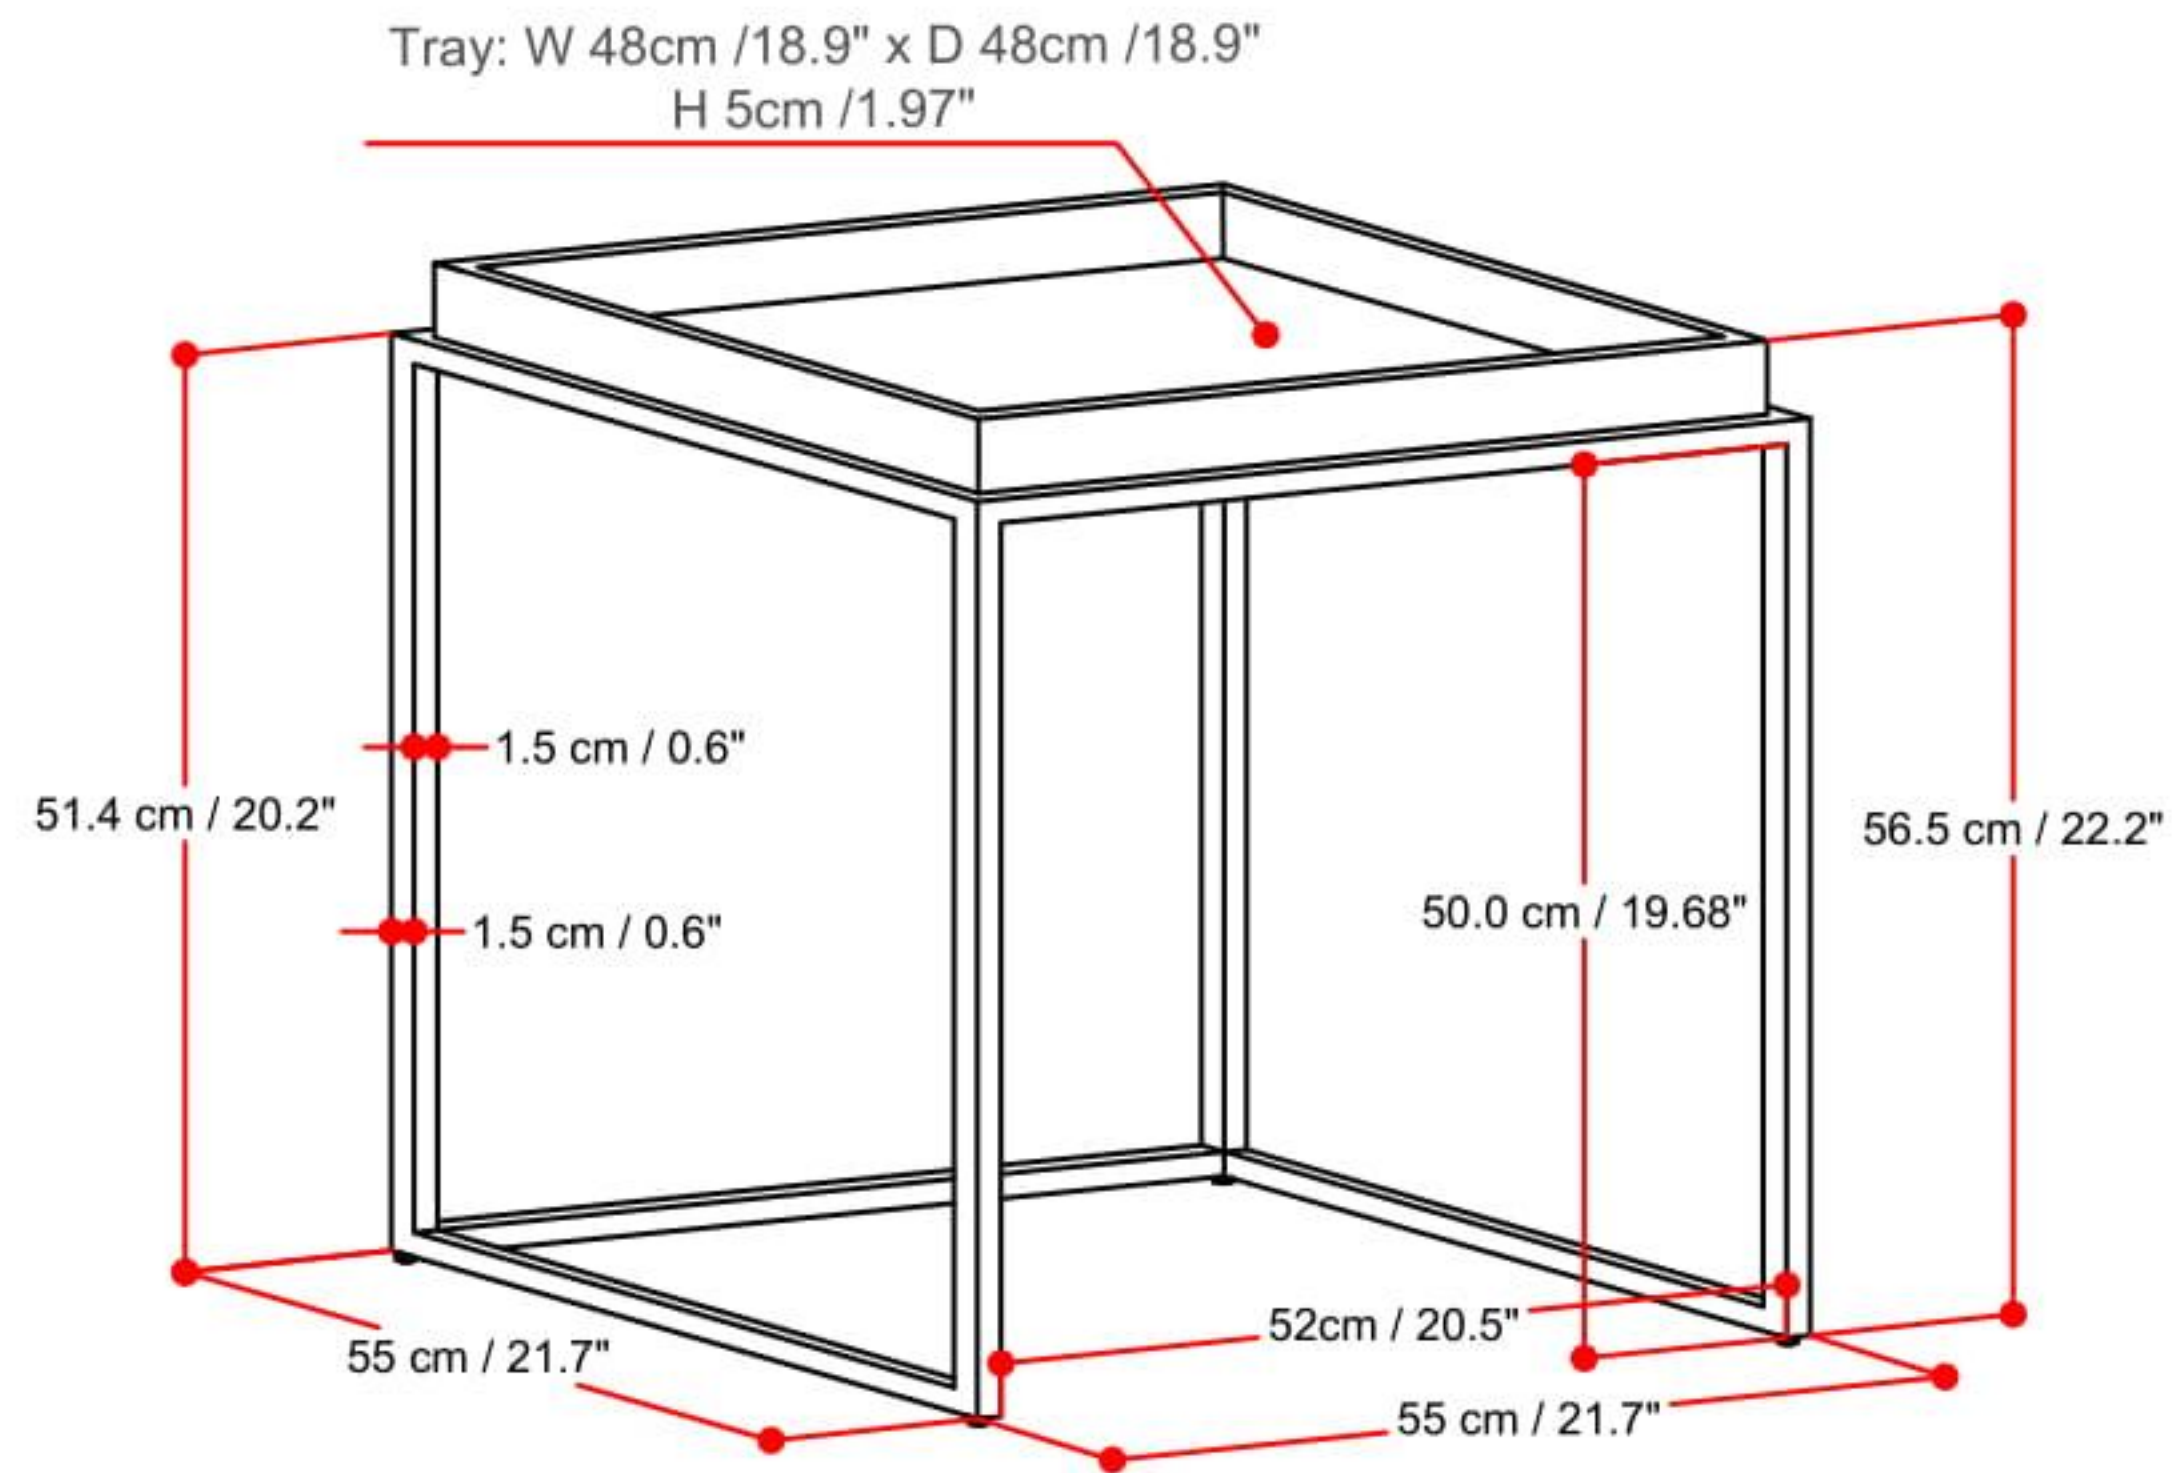

TRAY TOP NESTING 2 TABLES

Net Weight- 22 (lb)