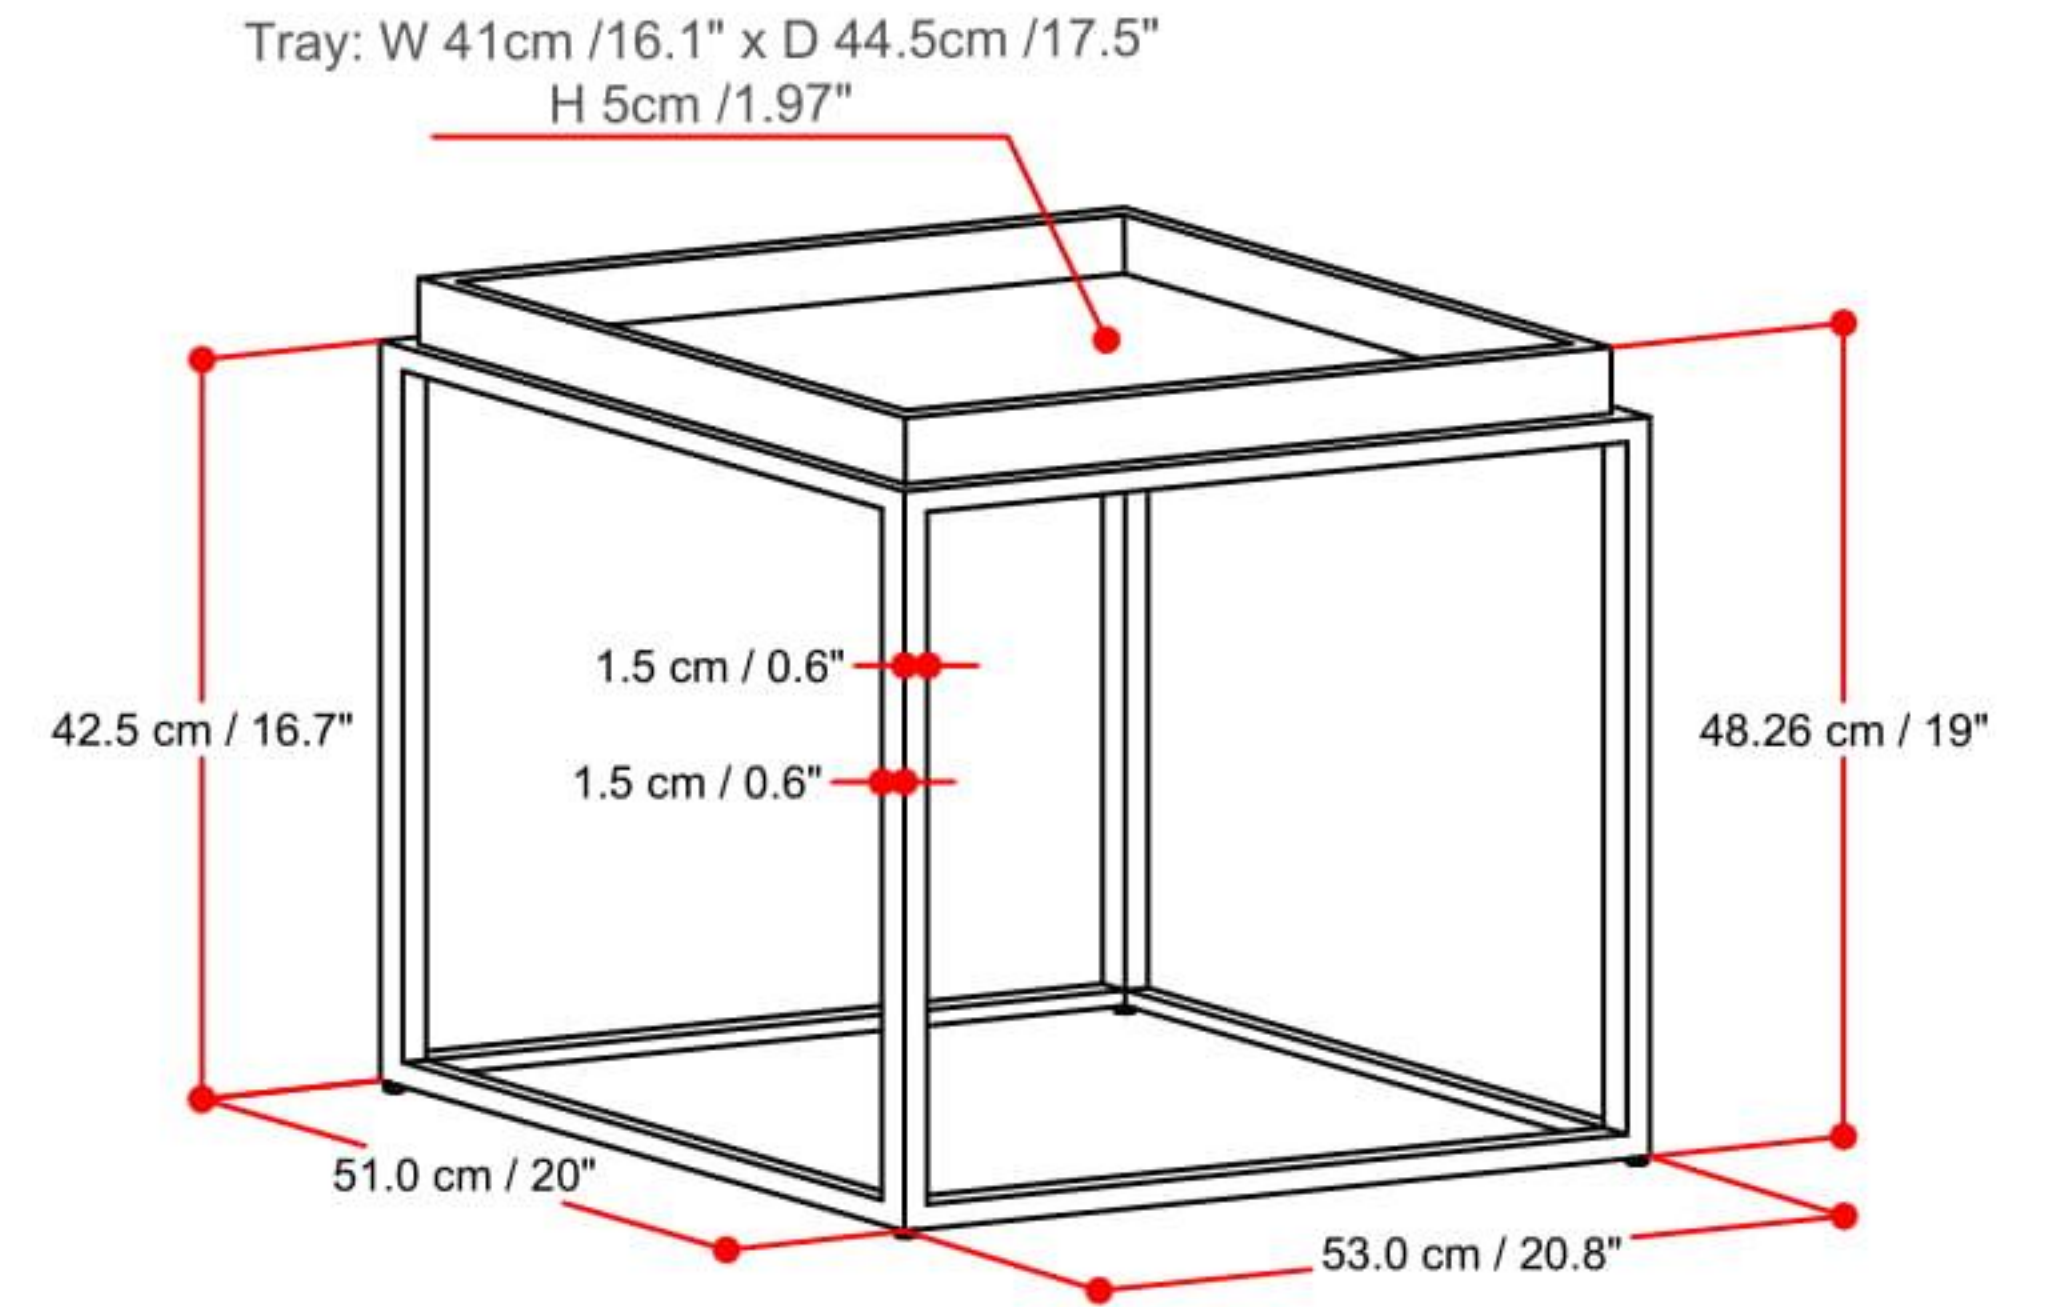

TRAY TOP NESTING 2 TABLES

Net Weight- 22 (lb)