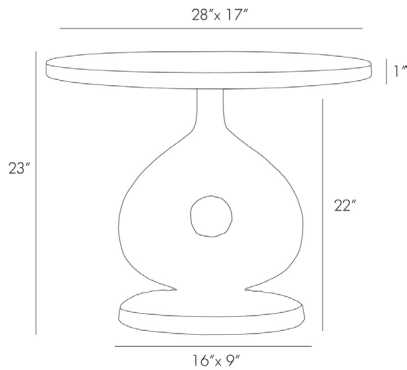

## SETH SIDE TABLE

**2602**

**H: 23 IN, W: 28 IN, D: 17 IN**

**Antique Bronze**

**Contract Recommendations: Additional Coating**

The dichotomy of the heavily textured, cast aluminum base and elegant antique brass top adds to the visual interest of this unique design. Place it between two chairs so you can show off the oval shape and striking dark bronze finish of the base.

### DIMENSIONS

Foot Print	W: 16 IN, D: 9 IN
Table Top	Top: 17 IN, Top: 1 IN, Top: 28 IN

### SHIPPING

Product Weight	40 LBS
Gross Weight 1	51.2 LBS
Shipping Box 1	H: 30 IN, L: 20 IN, W: 18 IN