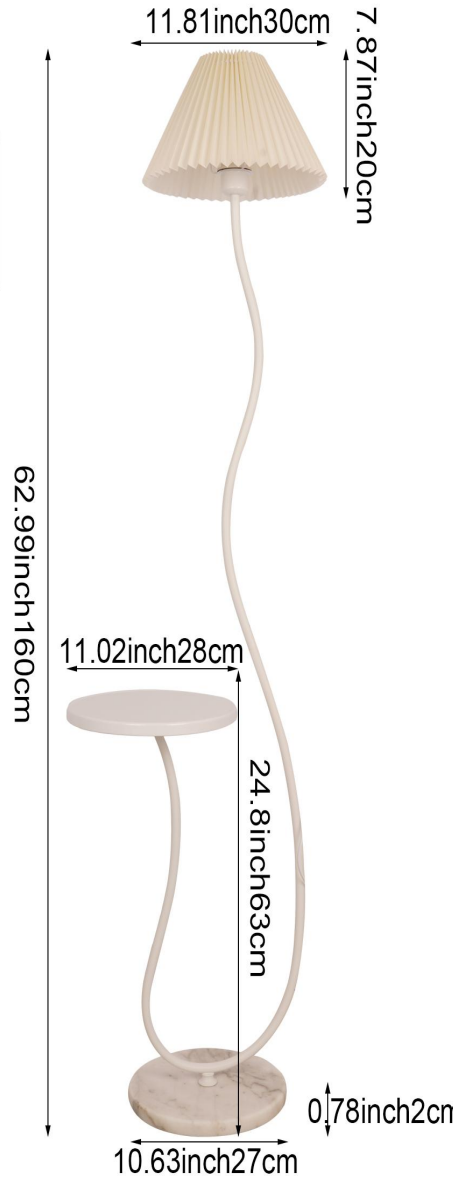

### 3 COLOR ADJUSTABLE

In-Line Switch

COMPATIBLE WITH E26 BULBS  
With 3-Color Light Source

n