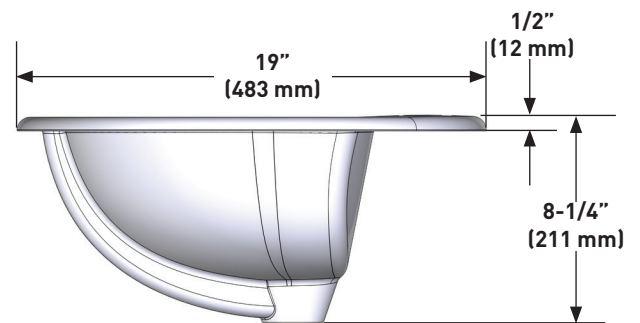

DESCRIPTION

- Drop in oval sink with overflow
- White vitreous china
- High gloss porcelain finish
- 4-in centerset faucet hole
- Drain not included

STANDARDS

- ASME A112.19.2/2018 CSA B45.1
- ADA compliant with proper installation

WARRANTY

- 5 year limited warranty

Countertop Sink

MODELS: BGCW130D1919

NOTE: Refer to installation instructions supplied with Countertop Sink for undermount, countertop or above custom installations.

CRITICAL DIMENSIONS DO NOT SCALE