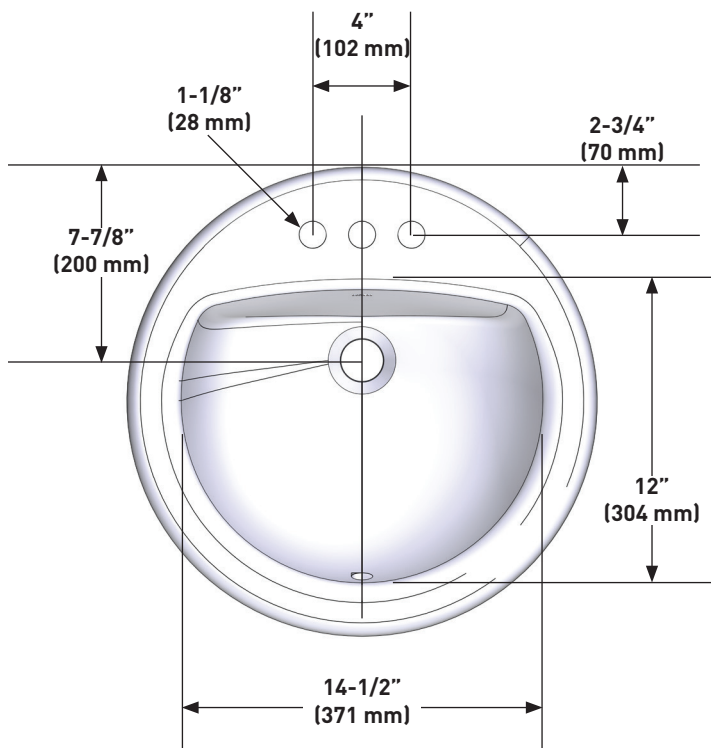

DESCRIPTION

- Drop in oval sink with overflow
- White vitreous china
- High gloss porcelain finish
- 4-in centerset faucet hole
- Drain not included

STANDARDS

- ASME A112.19.2/2018 CSA B45.1
- ADA compliant with proper installation

WARRANTY

- 5 year limited warranty

Countertop Sink

MODELS: BGCW130D1919

NOTE: Refer to installation instructions supplied with Countertop Sink for undermount, countertop or above custom installations.

CRITICAL DIMENSIONS DO NOT SCALE