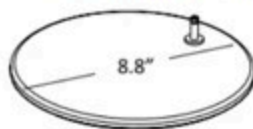

Mounting Options/Accessories*

Desk base
(MT-02-D041)