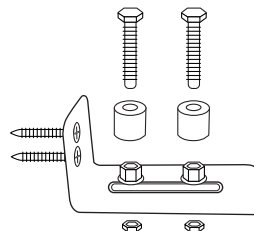

We always at your service 7days in 24hrs
YOUR SATISFACTION IS OUR RESPONSIBILITY!

Package Included

Unit: inch

L Bracket

Small Roller(x2)

Thick Threaded Hex Jam Nut(x2)

Flange Nut(x2)

Long Bolt(x2)

Lag Bolt(x2)

Wall Plugs (x2)

- Our products are made of high-quality materials, and each process and parts also pursue exquisite workmanship.

Installation

Notice:

These 2 rollers can be separately install/take out from the floor guide. You can freely choose the setups you like to fit your doors. These rollers are UNNECESSARY to always be installed together.