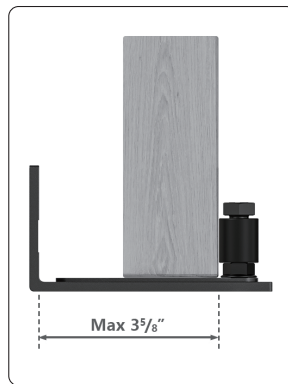

Installation

Notice:

These 2 rollers can be separately install/take out from the floor guide. You can freely choose the setups you like to fit your doors. These rollers are UNNECESSARY to always be installed together.