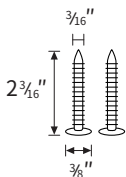

We always at your service 7days in 24hrs
YOUR SATISFACTION IS OUR RESPONSIBILITY!

Package Included

Unit: inch

L Bracket

Small Roller(x2)

Thick Threaded Hex Jam Nut(x2)

Flange Nut(x2)

Long Bolt(x2)