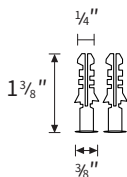

We always at your service 7days in 24hrs
YOUR SATISFACTION IS OUR RESPONSIBILITY!

Package Included

Unit: inch

L Bracket

Small Roller(x2)

Thick Threaded Hex Jam Nut(x2)

Flange Nut(x2)

Long Bolt(x2)

Lag Bolt(x2)

Wall Plugs (x2)

- Our products are made of high-quality materials, and each process and parts also pursue exquisite workmanship.

Installation

Notice:

These 2 rollers can be separately install/take out from the floor guide. You can freely choose the setups you like to fit your doors. These rollers are UNNECESSARY to always be installed together.