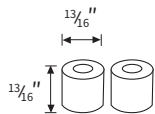

We always at your service 7days in 24hrs
YOUR SATISFACTION IS OUR RESPONSIBILITY!

Package Included

Unit: inch

L Bracket

Small Roller(x2)

Thick Threaded Hex Jam Nut(x2)

Flange Nut(x2)

Long Bolt(x2)