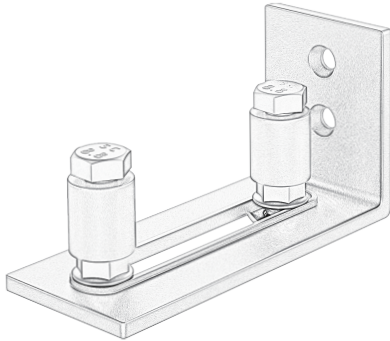

HomLux

Adjustable Floor Guide Manual - Model 2 (1 PCS)

E-Mail: official@homluxproducts.com

Heart For Service

Your feedback and comments are important to us and we encourage you to email us directly for listed conditions:

1. Product doesn't works
2. The item and descriptions are not match
3. Product damaged in transit
4. Miss to receive part accessories
5. Need technical supports
6. Discount for bulk orders
7. Indicate the issues and win 10% coupons

We always at your service 7days in 24hrs
YOUR SATISFACTION IS OUR RESPONSIBILITY!