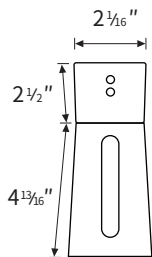

We always at your service 7days in 24hrs
YOUR SATISFACTION IS OUR RESPONSIBILITY!

Package Included

Unit: inch

L Bracket

Small Roller(x2)

Thick Threaded Hex Jam Nut(x2)

Flange Nut(x2)

Long Bolt(x2)