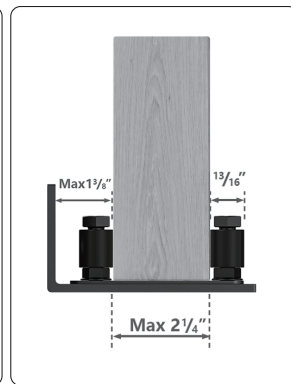

Installation

Notice:

These 2 rollers can be separately install/take out from the floor guide. You can freely choose the setups you like to fit your doors. These rollers are UNNECESSARY to always be installed together.