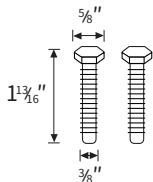

We always at your service 7days in 24hrs
YOUR SATISFACTION IS OUR RESPONSIBILITY!

Package Included

Unit: inch

L Bracket

Small Roller(x2)

Thick Threaded Hex Jam Nut(x2)

Flange Nut(x2)

Long Bolt(x2)

Lag Bolt(x2)

Wall Plugs (x2)

- Our products are made of high-quality materials, and each process and parts also pursue exquisite workmanship.

Installation

Notice:

These 2 rollers can be separately install/take out from the floor guide. You can freely choose the setups you like to fit your doors. These rollers are UNNECESSARY to always be installed together.