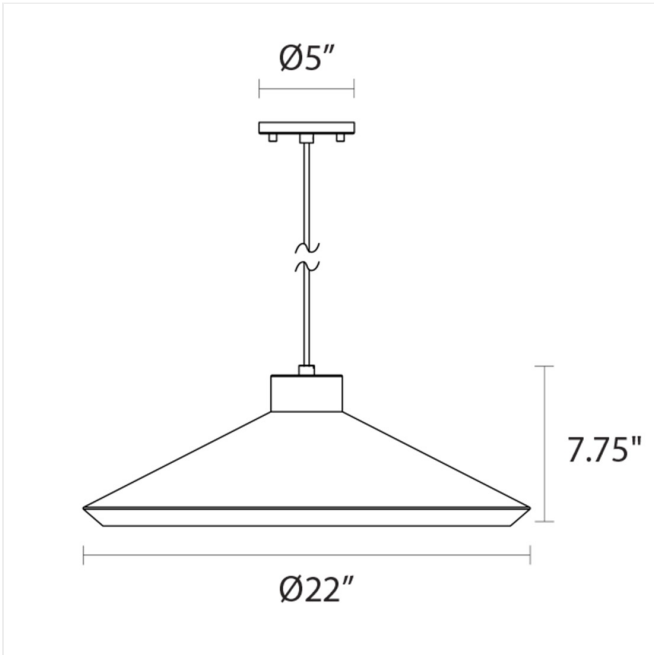

# Koma Edo Pendant Spec Sheet

SKU: 2754.03-G

Inspired by the historically popular Japanese toy spinning tops of the 13th century, Koma pendants transcend history with cheerful modern style. Koma is available with a traditional light socket (E26) or a GU24 bi-pin fitting.

## Dimensions

Height:	7.75"
Diameter:	22"
Canopy/Backplate/Base:	5"
Hanging Details:	10' Adj. White Silk Cord