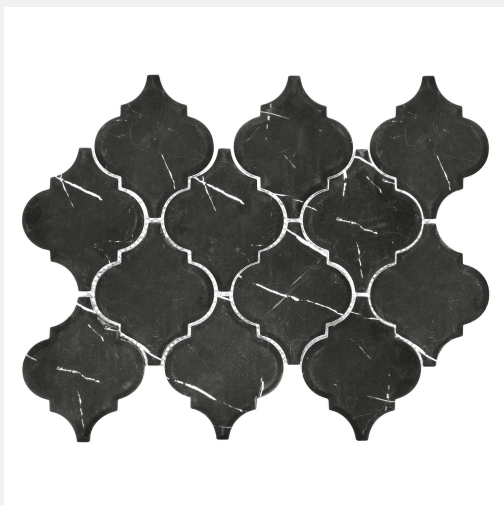

MABQ-BLK-10

6mm 31.4 x 22.5 cm / 12.36 x 8.85 in

Technical Information / Información Técnica

Sheet Size	12.36 x 8.85 in / 31.4 x 22.5 cm		
Sheet Coverage Area	0.76 sq ft / 0.07 m2	Water Absorption	<0.5%
Material	Recycled Glass	Fire classification	A1
Thickness	0.24" / 6 mm	Uses	Wall & Floor
Shade Variation	V1	Use Life	15 years