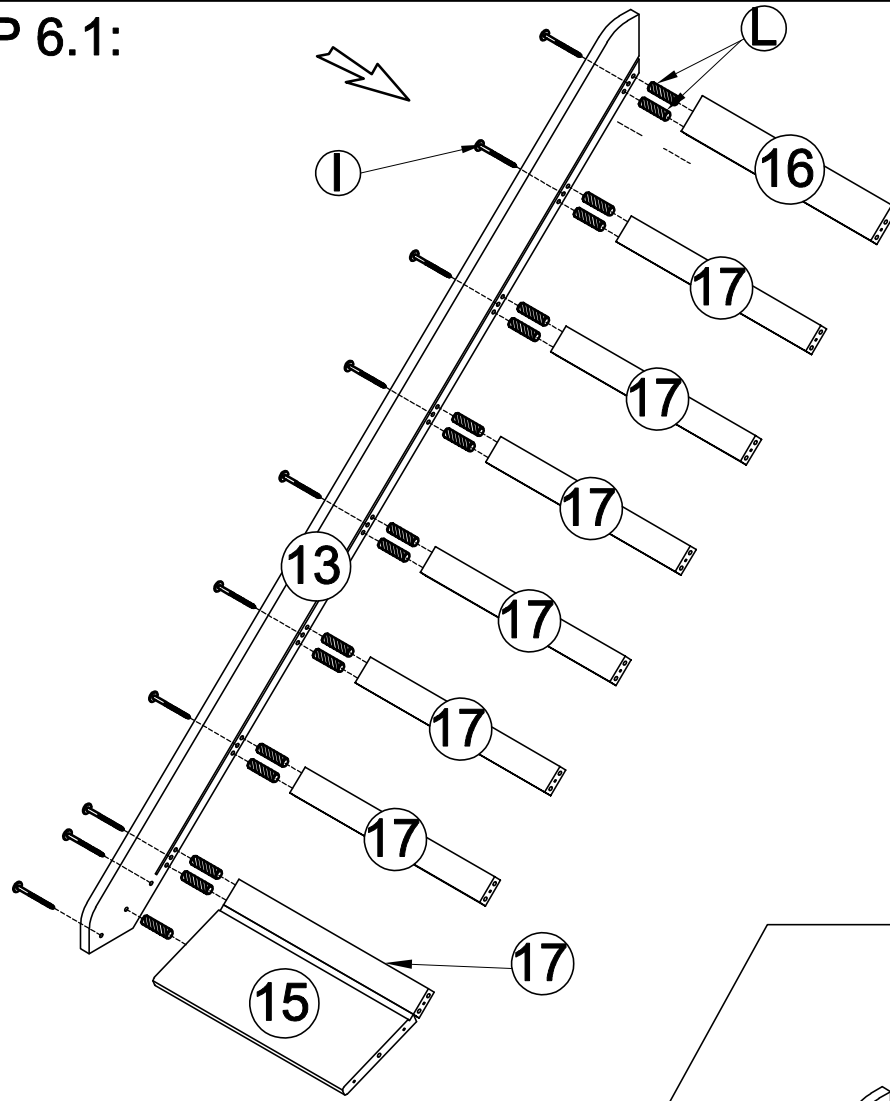

HARDWARE LIST

<p>A</p>  <p>M4 x 30mm Wood Screws - 28Pcs</p>	<p>B</p>  <p>Ø1/4 x 70 mm Hexagonal bolts catch Wood-8Pcs</p>	<p>C</p>  <p>Ø1/4 x 80 mm Hex-Head bolts - 16Pcs</p>
<p>D</p>  <p>Ø10 x 40mm Dowles - 12Pcs</p>	<p>E</p>  <p>Ø1/4 x 13mm Cross nuts - 16Pcs</p>	<p>F</p>  <p>Allen Key - 1Pc</p>
<p>G</p>  <p>Ø1/4" x 25 mm Hex-Head bolts - 6pcs</p>	<p>H</p>  <p>Ø1/4" x 15 mm Canopy head though - 7pcs</p>	<p>I</p>  <p>Ø1/4 x 50 mm Hexagonal bolts catch Wood 20Pcs</p>
<p>J</p>  <p>M4 x 20mm Wood Screws - 6Pcs</p>	<p>K</p>  <p>Hooks - 2pcs</p>	<p>L</p>  <p>Ø8 x 30mm Dowles - 34Pcs</p>
<p>O</p>  <p>Wood dowel Ø12x110 (4pcs)</p>	<p>M</p>  <p>Ø1/4" x 35 mm Hex-Head bolts - 1pc</p>	

Assembly Tools Required (Not Included)
**PLEASE BE CAREFUL DO NOT DAMAGE THE HOLE
 POSITION WHEN YOU USE POWER TOOLS!**

STEP 1

HEADBOARD

STEP 2

FOOTBOARD

STEP 3

C  2 Pcs	E  2 Pcs	D  2pcs
--	--	---

STEP 4

C		E		D	
14pcs		14pcs		10pcs	
M		G		H	
1pc		6pcs		7pcs	
					F
					
					1pcs

STEP 5

A

28pcs

**Please complete screw all slats to siderail
before out the mattress on and using**

STEP 6.1:

L	
	17pcs
I	
	10 Pcs