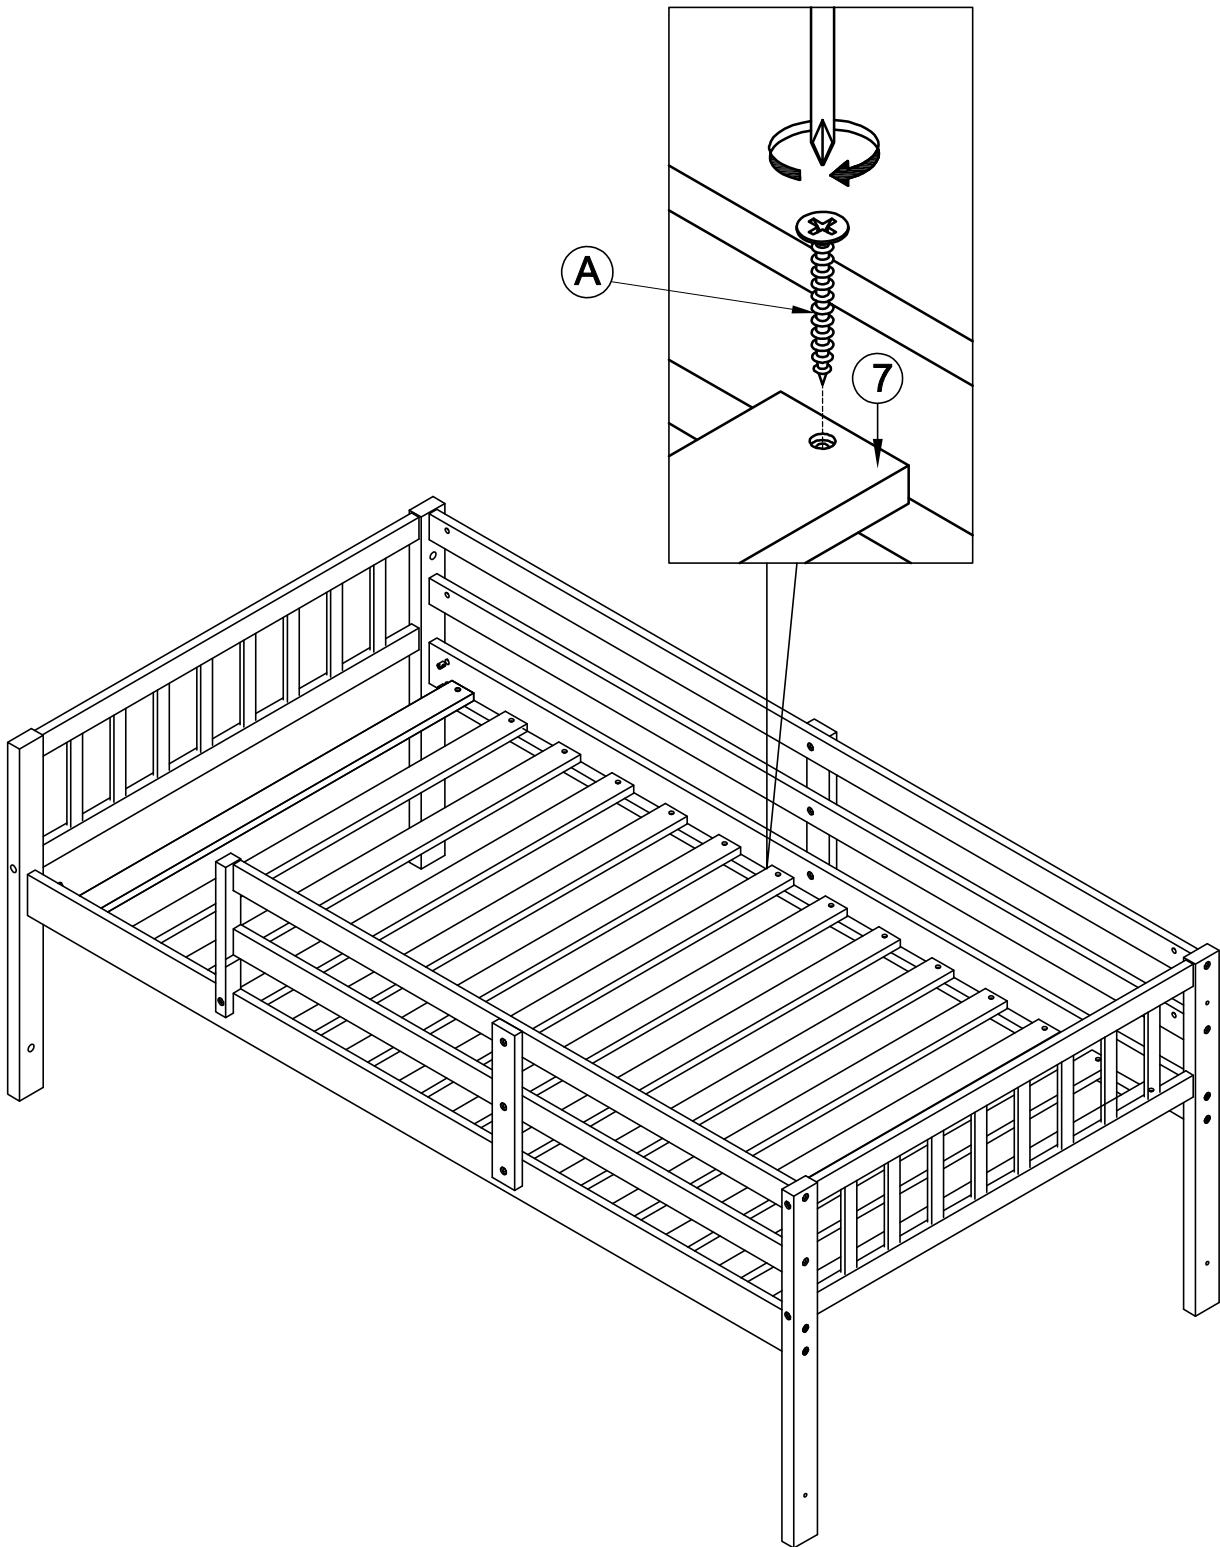

Upper Twin Bed & Slidder

This set is included 3 boxes if don't receive full 3 boxes please contact our customer service team

PART LIST

1

Frame Rail - 2Pcs

2

Legs headboard (L) - 1pc

3

C		E		D	
14pcs		14pcs		10pcs	
M		G		H	
1pc		6pcs		7pcs	
					F
					
					1pcs

STEP 5

A

28pcs

**Please complete screw all slats to siderail
before out the mattress on and using**

STEP 6.1:

L	
	17pcs
I	
	10 Pcs