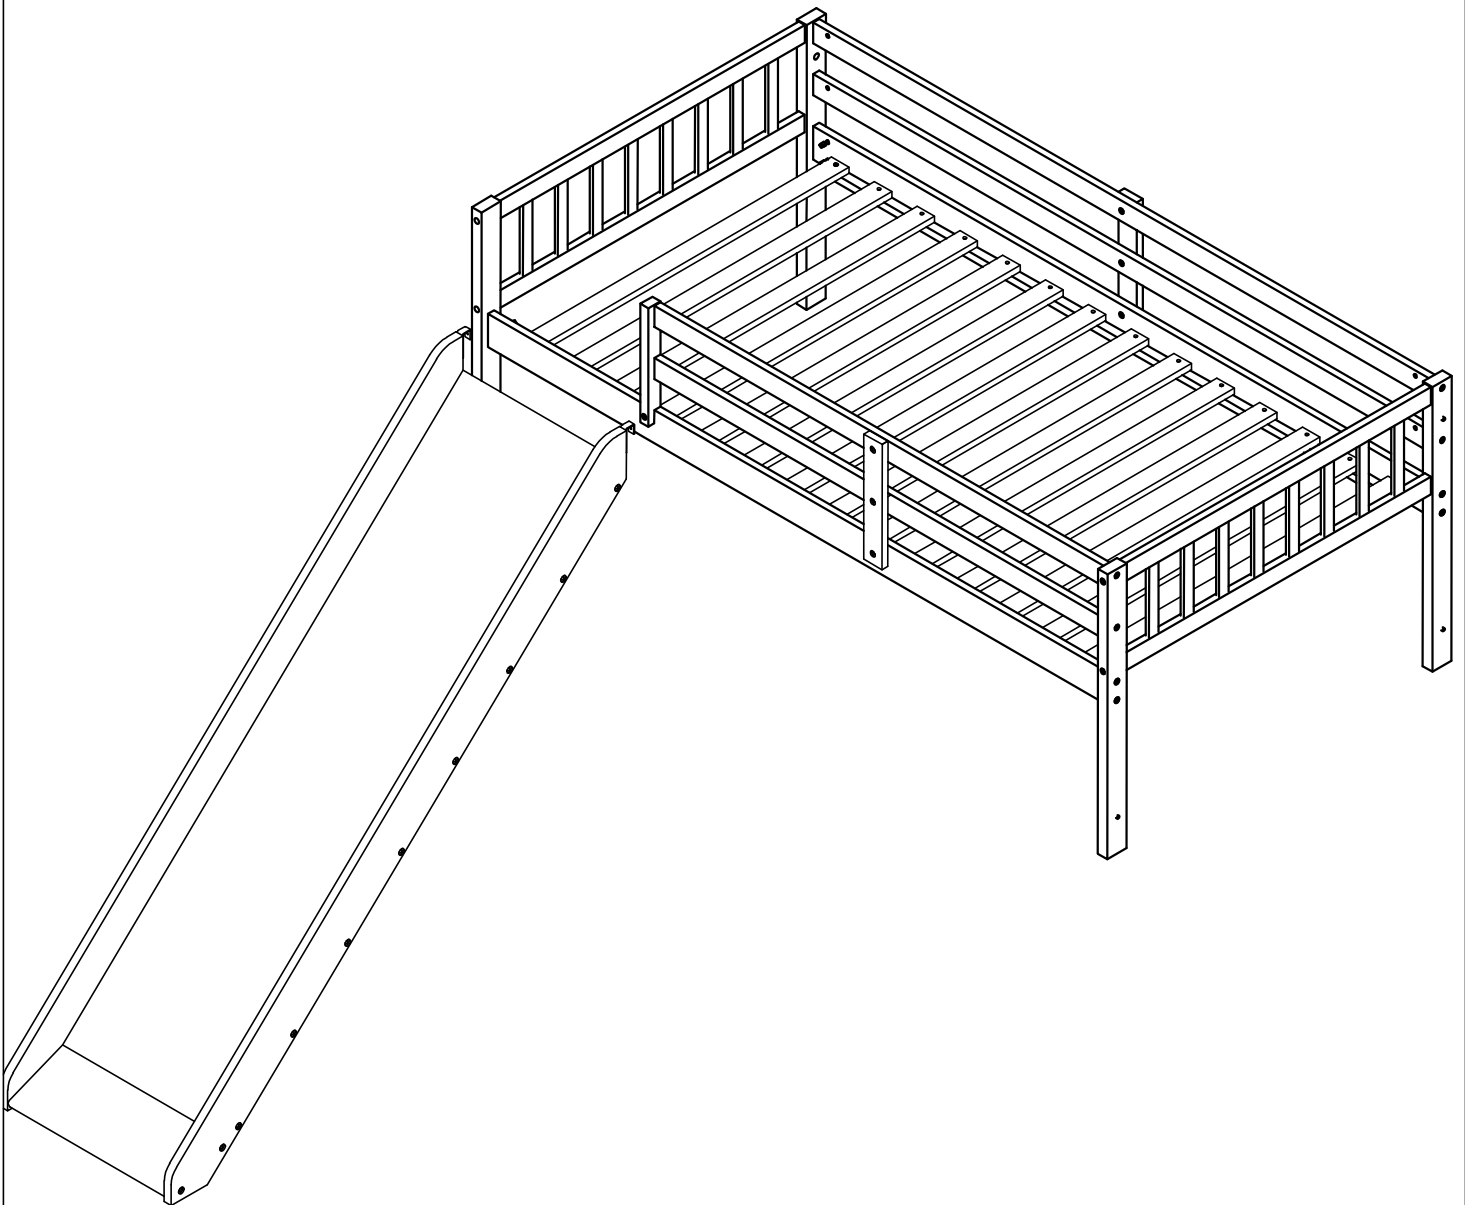

Upper Twin Bed & Slidder

This set is included 3 boxes if don't receive full 3 boxes please contact our customer service team

PART LIST

1

Frame Rail - 2Pcs

2

Legs headboard (L) - 1pc

3

Legs headboard (R) - 1pc

4

Legs footboard (L) - 1pc

5

Legs footboard (R) - 1pc

8

Guard Rail - 1 Pc

14

Panel Slider 1- 1pc

15

Panel Slider 2- 1pcs

16

Step Slider 1- 1pc

17

Step Slider 2- 7pcs

PART LIST