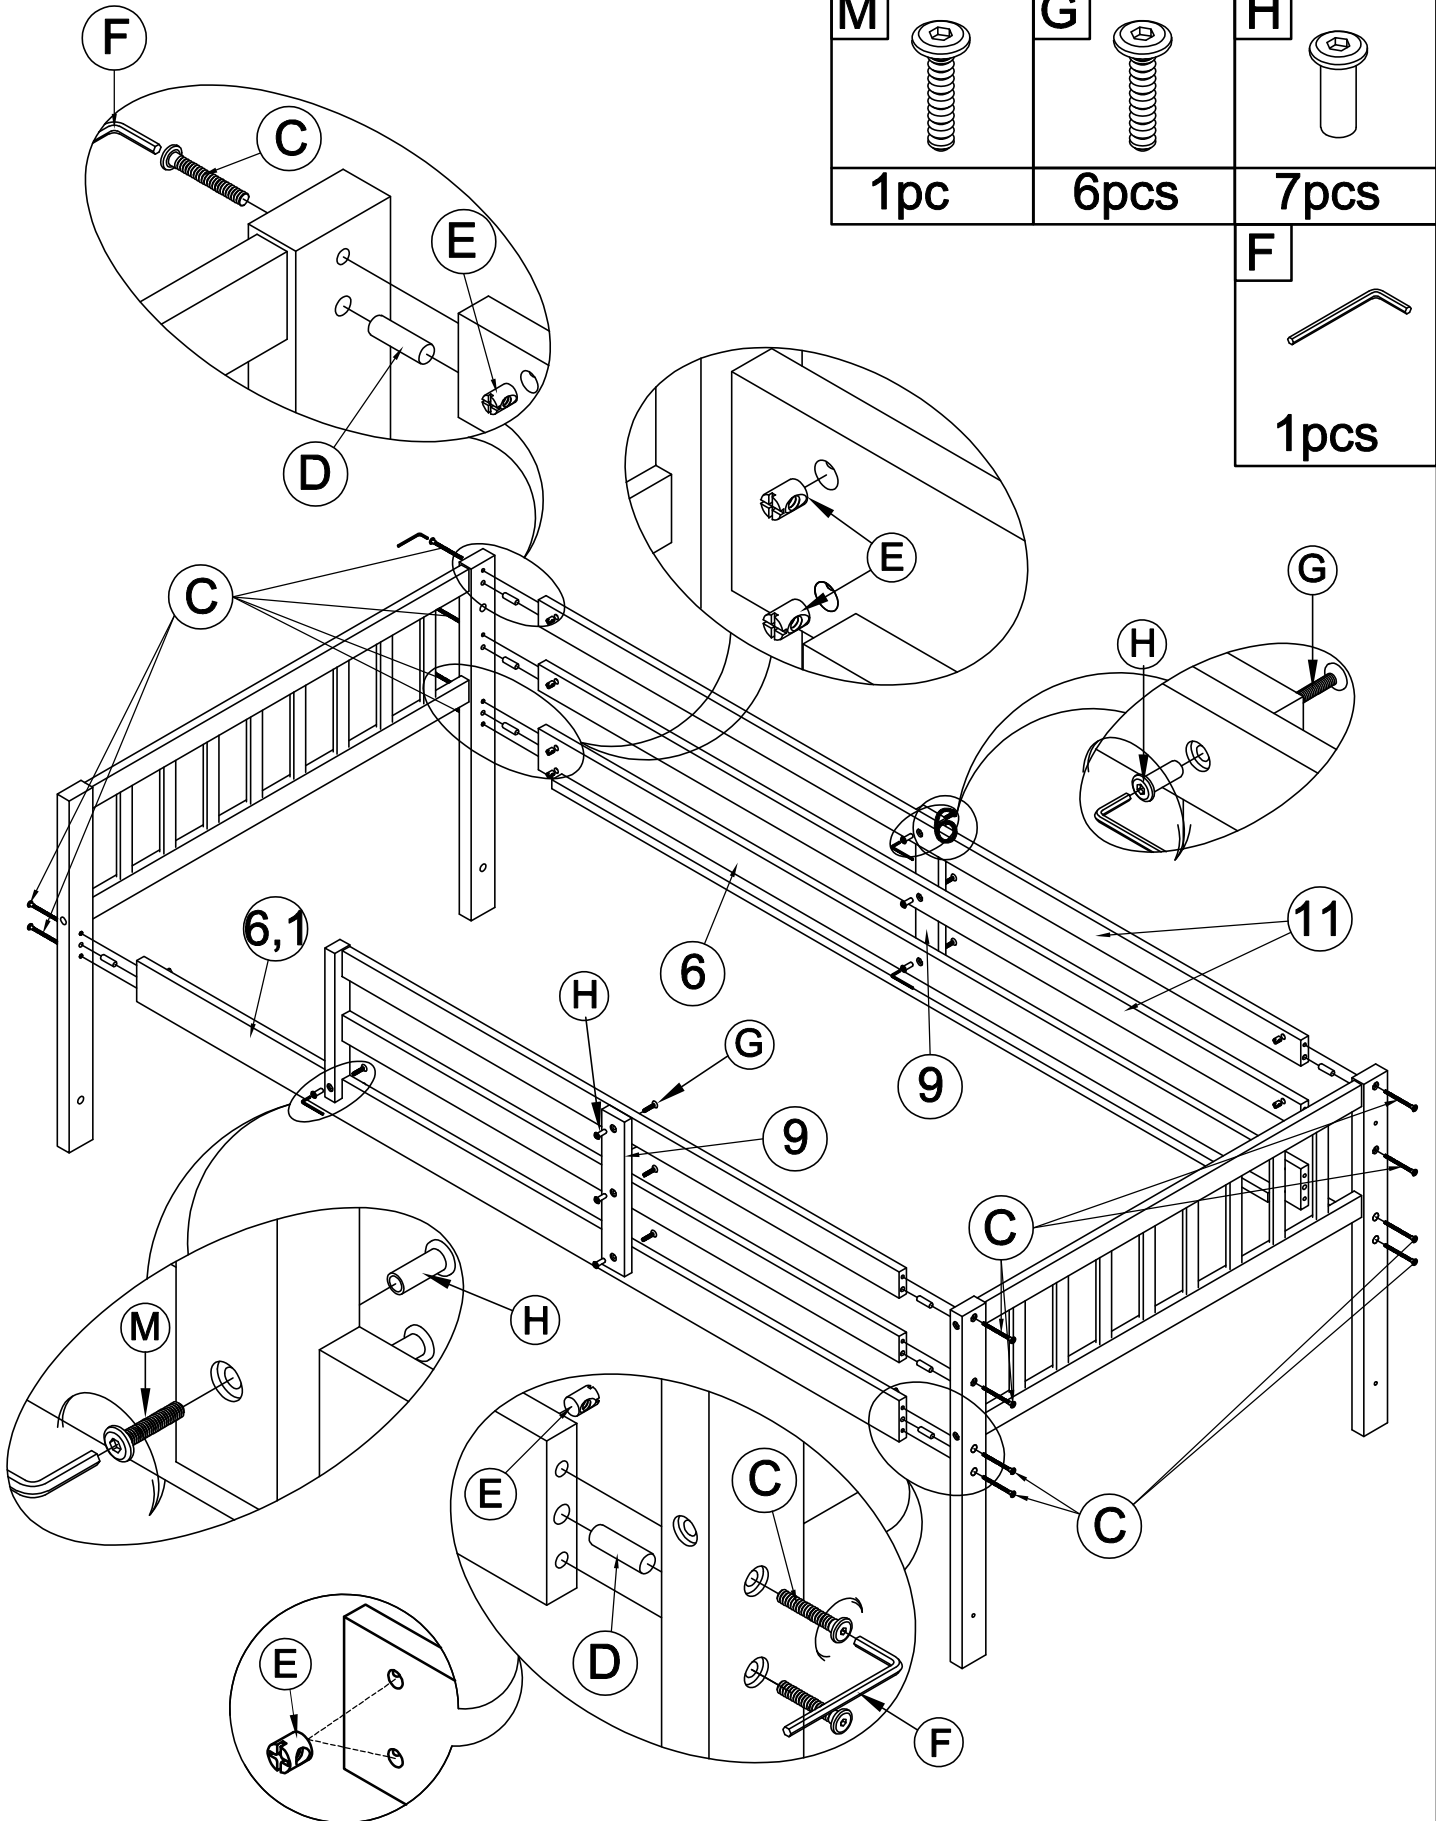

HARDWARE LIST

<p>A</p>  <p>M4 x 30mm Wood Screws - 28Pcs</p>	<p>B</p>  <p>Ø1/4 x 70 mm Hexagonal bolts catch Wood-8Pcs</p>	<p>C</p>  <p>Ø1/4 x 80 mm Hex-Head bolts - 16Pcs</p>
<p>D</p>  <p>Ø10 x 40mm Dowles - 12Pcs</p>	<p>E</p>  <p>Ø1/4 x 13mm Cross nuts - 16Pcs</p>	<p>F</p>  <p>Allen Key - 1Pc</p>
<p>G</p>  <p>Ø1/4" x 25 mm Hex-Head bolts - 6pcs</p>	<p>H</p>  <p>Ø1/4" x 15 mm Canopy head though - 7pcs</p>	<p>I</p>  <p>Ø1/4 x 50 mm Hexagonal bolts catch Wood 20Pcs</p>
<p>J</p>  <p>M4 x 20mm Wood Screws - 6Pcs</p>	<p>K</p>  <p>Hooks - 2pcs</p>	<p>L</p>  <p>Ø8 x 30mm Dowles - 34Pcs</p>
<p>O</p>  <p>Wood dowel Ø12x110 (4pcs)</p>	<p>M</p>  <p>Ø1/4" x 35 mm Hex-Head bolts - 1pc</p>	

Assembly Tools Required (Not Included)
**PLEASE BE CAREFUL DO NOT DAMAGE THE HOLE
 POSITION WHEN YOU USE POWER TOOLS!**

STEP 1

HEADBOARD

STEP 2

FOOTBOARD

STEP 3

C  2 Pcs	E  2 Pcs	D  2pcs
--	--	---

STEP 4

C		E		D	
14pcs		14pcs		10pcs	
M		G		H	
1pc		6pcs		7pcs	
					F
					
					1pcs

STEP 5

A

28pcs

**Please complete screw all slats to siderail
before out the mattress on and using**

STEP 6.1:

L	
	17pcs
I	
	10 Pcs