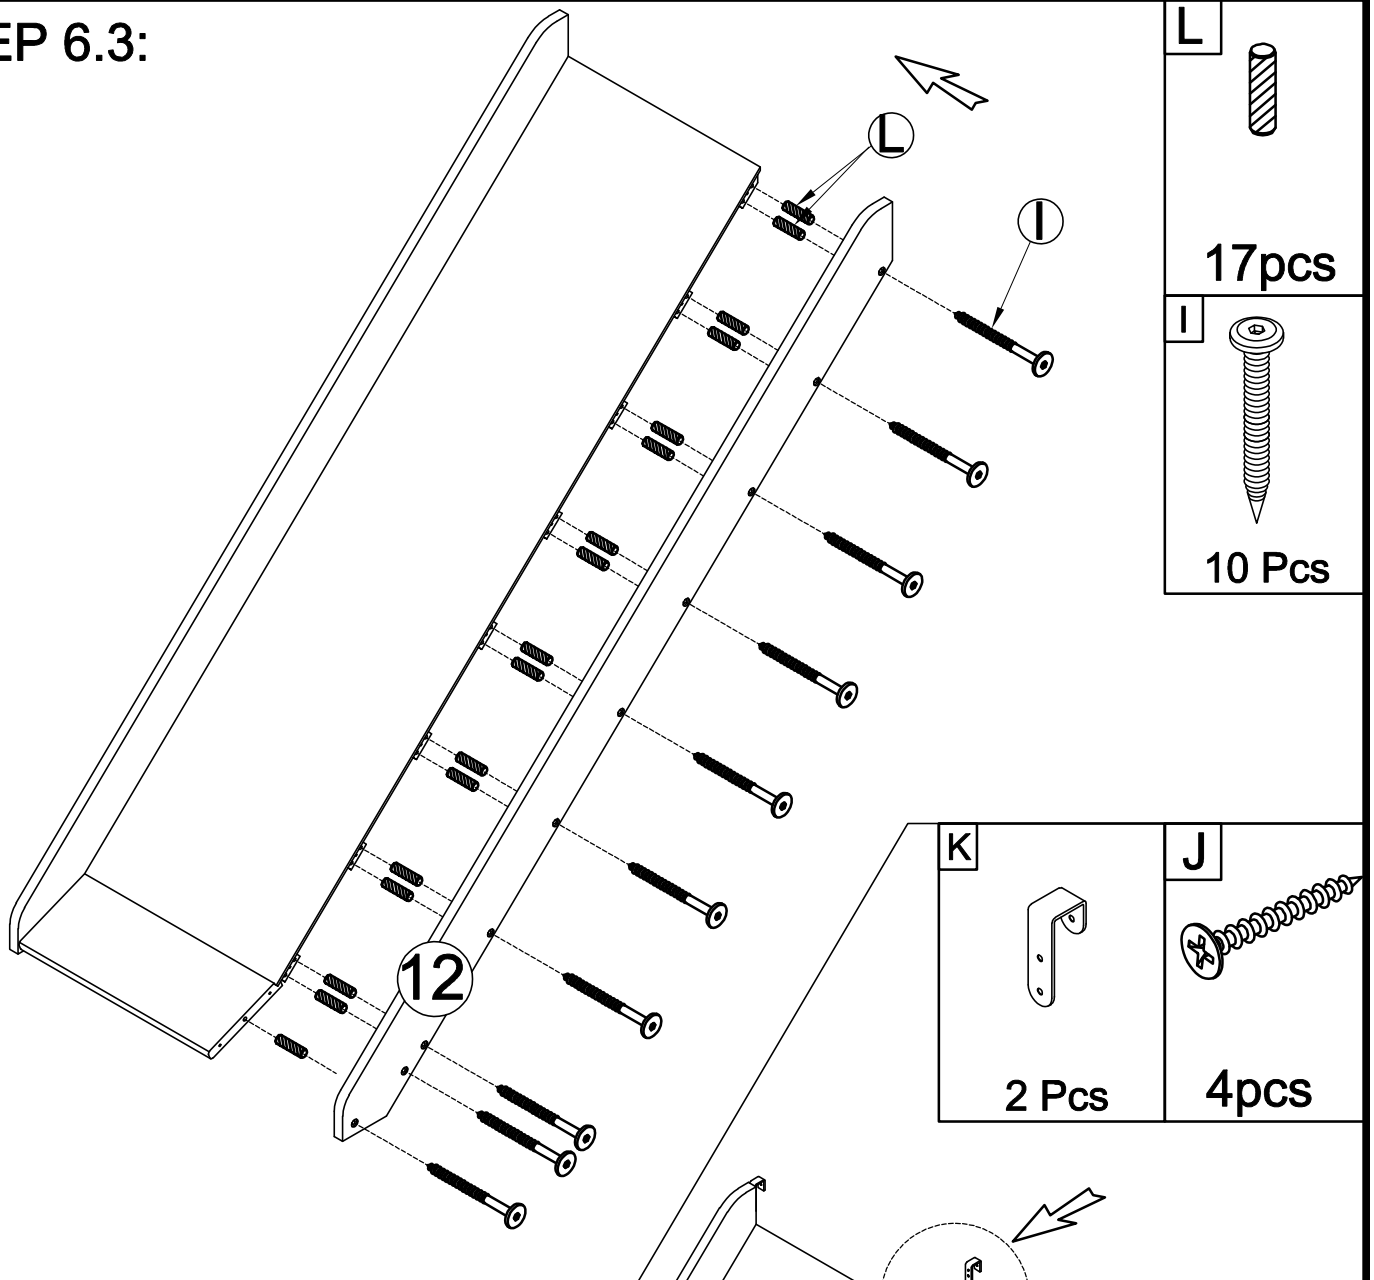

STEP 6.3:

STEP 6.4: