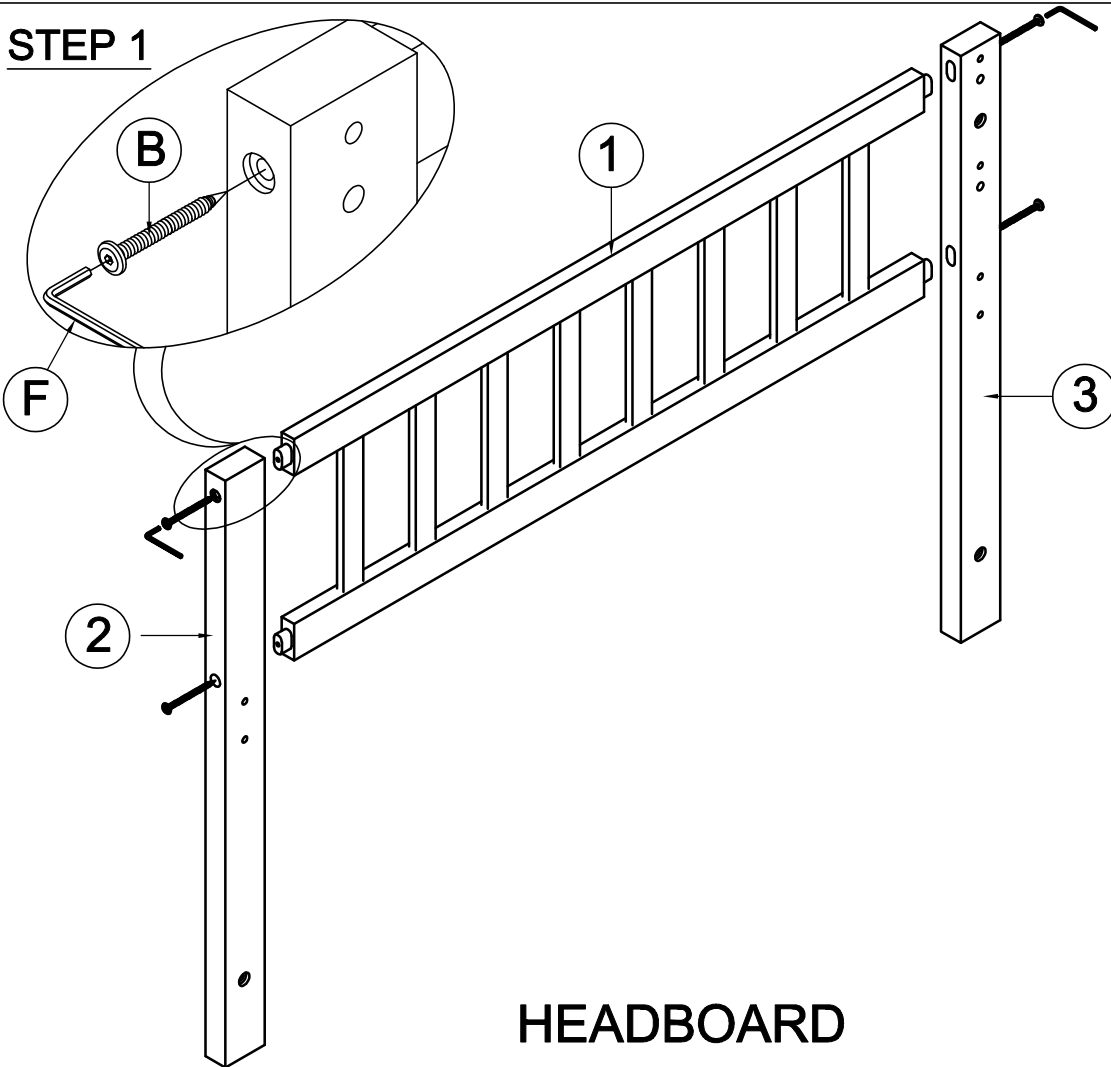

STEP 1

HEADBOARD

STEP 2

FOOTBOARD