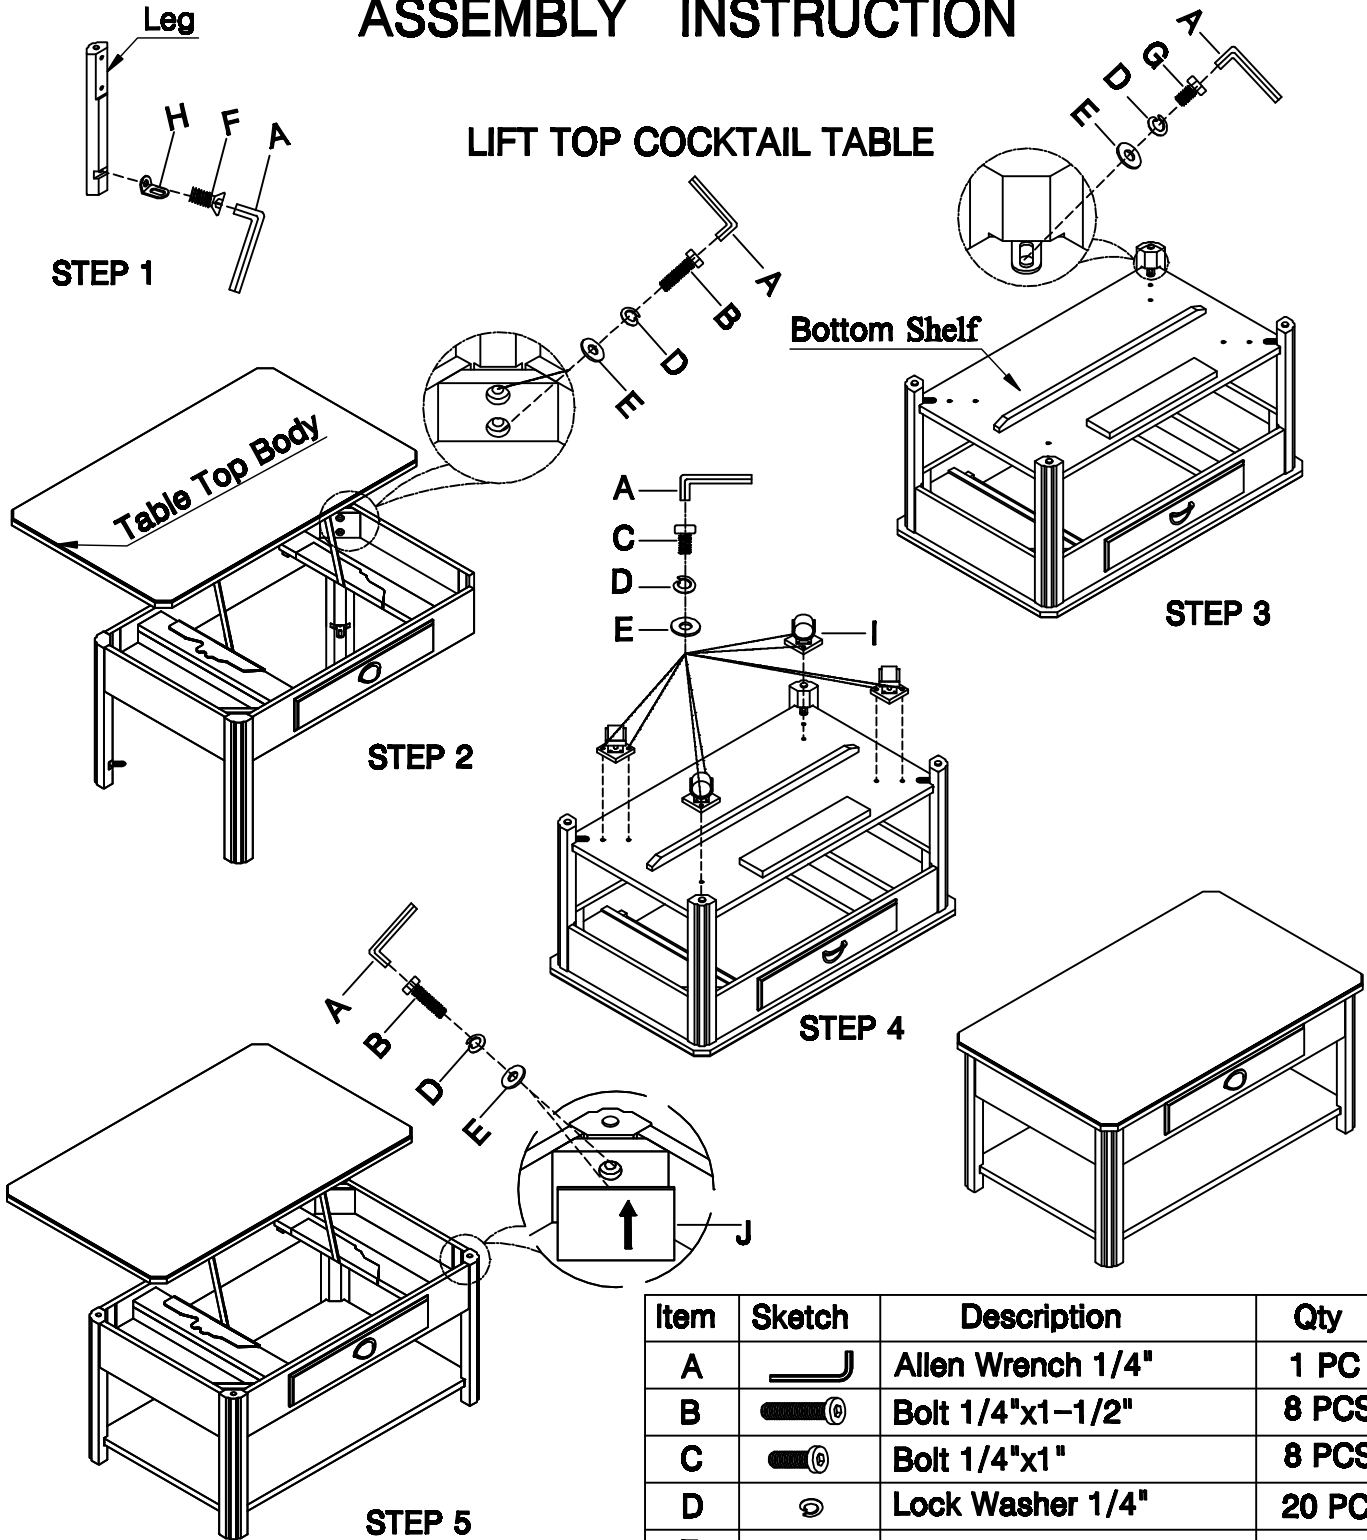

ASSEMBLY INSTRUCTION

LIFT TOP COCKTAIL TABLE

**DO NOT TIGHTEN SCREWS
UNTIL COMPLETELY ASSEMBLED**

Item	Sketch	Description	Qty
A		Allen Wrench 1/4"	1 PC
B		Bolt 1/4"x1-1/2"	8 PCS
C		Bolt 1/4"x1"	8 PCS
D		Lock Washer 1/4"	20 PCS
E		Flat Washer 1/4"x16mm	20 PCS
F		Bolt 1/4"x5/8"	4 PCS
G		Bolt 1/4"x5/8"	4 PCS
H		"L" Bracket	4 PCS
I		Caster	4 PCS
J		103x74x3mm	4 PCS