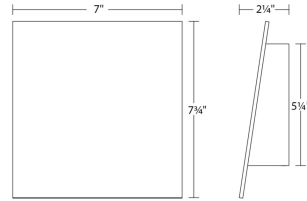

Project:

Spec Sheet

Dimensions

Height:	7.75"
Width:	7"
Extends:	2.25"
Minimum Extension:	2.25"
Maximum Extension:	2.25"
Canopy/Backplate/Base Depth:	5.5
Canopy/Backplate/Base Height:	5.25

Electrical Specs

Bulb(s) Included?:	Yes
Bulb 1 Type:	Integral LED
Input Voltage:	120VAC
Wattage:	13
Initial Lumens:	840
Delivered Lumens:	661
Color Temperature:	3000K
CRI:	90
Power Supply Type:	Transformer
Power Supply Quantity:	1
Power Supply Location:	Canopy
Dimming Type:	ELV
Bulb Max Wattage:	13

Installation

Installation:	Licensed electrician required
Installation Orientation:	Vertical

Shipping

Carton 1 L x W x H:	10" X 10" X 4"
Carton 1 Gross Weight:	4 LBS
Fixture Weight:	3

Shade

Shade 1 Material:	Aluminum
-------------------	----------