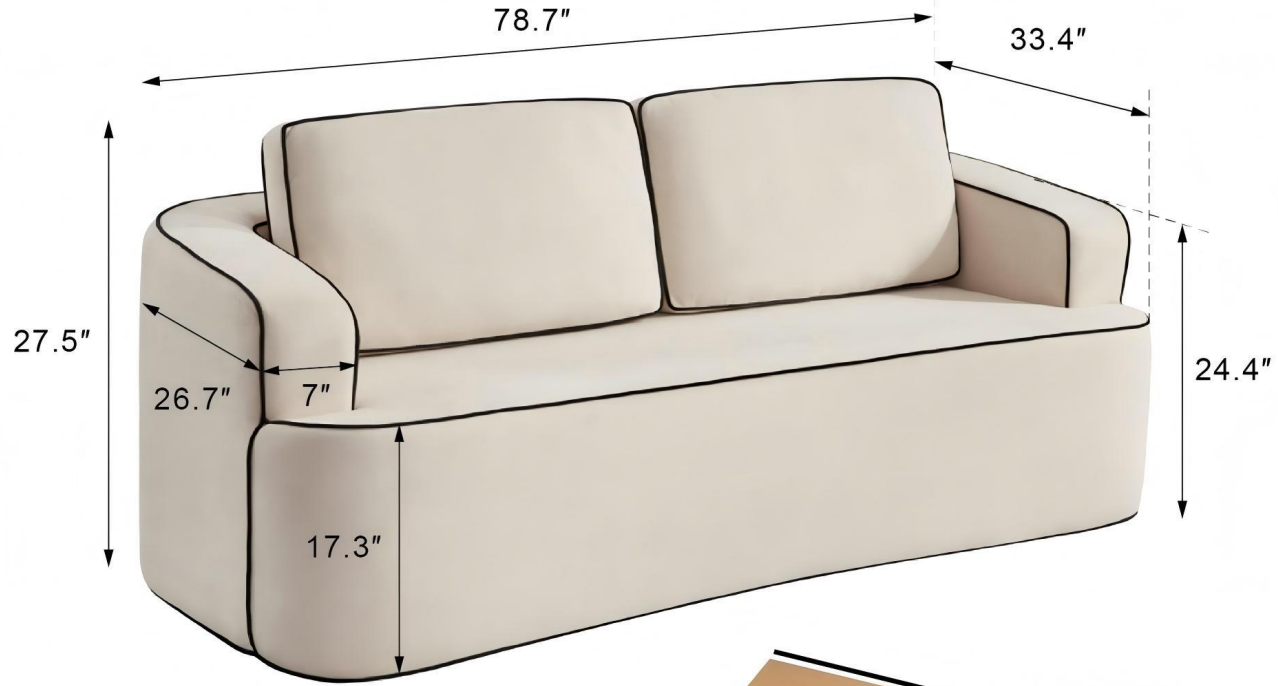

loveseat dimension (inch)

weight loadability:400 lbs

shipping in 1 -pcs carton