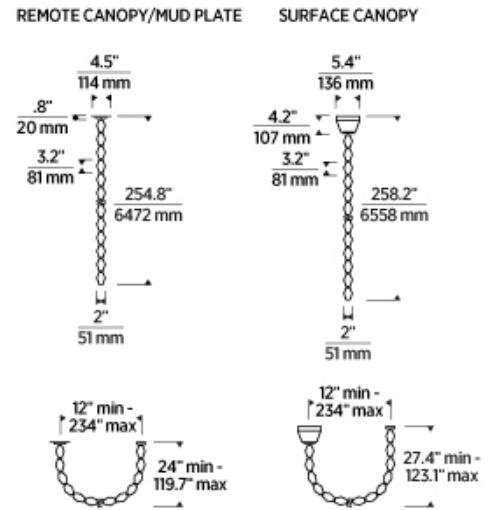

700CLR _____

JOB NAME _____

NOTES _____

COLLIER 240 CHANDELIER

VISUAL COMFORT & Co.

SPECIFICATIONS

PRIMARY MATERIAL	Aluminum or Brass
SHADE MATERIAL	Crystal
NET WEIGHT	65 lbs
HEIGHT	254.8in
WIDTH	2in
LENGTH	2in
UP LIGHT / DOWN LIGHT / BOTH?	
WET LISTED	
DAMP LISTED	
DRY LISTED	
MIN. HANGING HEIGHT	254.8in
MAX HANGING HEIGHT	257.8in
TOTAL CORD LENGTH	
TOTAL STEM LENGTH	
STEM QTY	
SLOPED CEILING ADAPTABLE?	Yes 45° Max
GENERAL LISTING	ETL Listed
INCLUDES	

LAMPING SPECIFICATIONS

	LED LAMP	INTEGRATED LED	NON LED	NO LAMP
DELIVERED LUMENS		4520		
WATTS		82		
MAX WATTAGE PER BULB		82W		
		120V ELV, TRIAC 277V 0-10V Universal 120V-277V ELV, TRIAC		
CCT		2700K 3000K		
CRI		90 CRI		
LED LIFETIME				
L70		>50000		
AVERAGE BULB HOURS				
FIELD SERVICEABLE LED				
LAMP BASE		Integrated LED		
LAMP SHAPE		Integrated LED		
LAMP INCLUDED?		True		
WARRANTY**		5 Years		