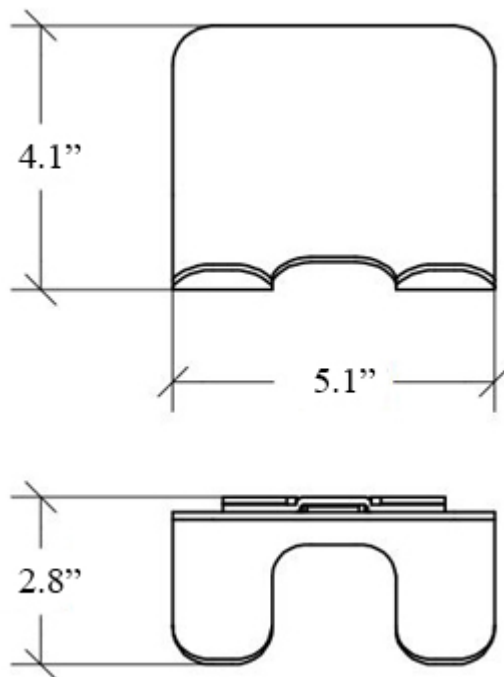

* WS Bath Collections reserves the right to revise dimensions or information on this sheet without notice

Collection Curva	Model Curva 5190	Dimensions Metric <i>1 inch = 2.54 cm</i> <i>1 inch = 25.4 mm</i>	 1051 Lea Drive - Collegeville, PA 19426 Tel. 215 513 9400 - Fax 610 831 0215 www.ws bathcollections.com - info@ws bathcollections.com
----------------------------	------------------------------	--	---

Product Specs Sheets

Collection
Curva

Model |
Curva 5144

Dimensions Metric

1 inch = 2.54 cm
1 inch = 25.4 mm

WS[®]
BATH
COLLECTIONS

1051 Lea Drive - Collegeville, PA 19426
Tel. 215 513 9400 - Fax 610 831 0215

www.ws bathcollections.com - info@ws bathcollections.com

Product Specs Sheets

Collection
Curva

Model |
Curva 5150

Dimensions Metric
1 inch = 2.54 cm
1 inch = 25.4 mm

WS[®]
BATH
COLLECTIONS

1051 Lea Drive - Collegeville, PA 19426
Tel. 215 513 9400 - Fax 610 831 0215
www.ws bathcollections.com - info@ws bathcollections.com

Product Specs Sheets

Collection
Curva

Model |
Curva 5151

Dimensions Metric

1 inch = 2.54 cm
1 inch = 25.4 mm

WS[®]
BATH
COLLECTIONS

1051 Lea Drive - Collegeville, PA 19426
Tel. 215 513 9400 - Fax 610 831 0215