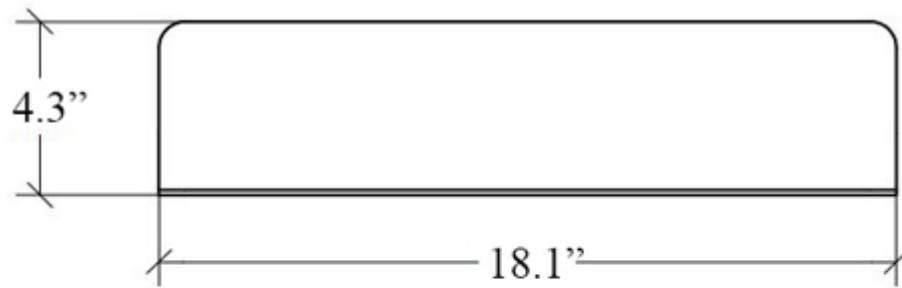

* WS Bath Collections reserves the right to revise dimensions or information on this sheet without notice

Collection Curva	Model Curva 5190	Dimensions Metric <i>1 inch = 2.54 cm</i> <i>1 inch = 25.4 mm</i>	 1051 Lea Drive - Collegeville, PA 19426 Tel. 215 513 9400 - Fax 610 831 0215 www.ws bathcollections.com - info@ws bathcollections.com
----------------------------	------------------------------	--	---

Product Specs Sheets

Collection
Curva

Model |
Curva 5144

Dimensions Metric

1 inch = 2.54 cm
1 inch = 25.4 mm

WS[®]
BATH
COLLECTIONS

1051 Lea Drive - Collegeville, PA 19426
Tel. 215 513 9400 - Fax 610 831 0215

www.ws bathcollections.com - info@ws bathcollections.com

Product Specs Sheets

Collection
Curva

Model |
Curva 5150

Dimensions Metric
1 inch = 2.54 cm
1 inch = 25.4 mm

WS[®]
BATH
COLLECTIONS

1051 Lea Drive - Collegeville, PA 19426
Tel. 215 513 9400 - Fax 610 831 0215
www.ws bathcollections.com - info@ws bathcollections.com

Product Specs Sheets

Collection
Curva

Model |
Curva 5151

Dimensions Metric

1 inch = 2.54 cm
1 inch = 25.4 mm

WS[®]
BATH
COLLECTIONS

1051 Lea Drive - Collegeville, PA 19426
Tel. 215 513 9400 - Fax 610 831 0215