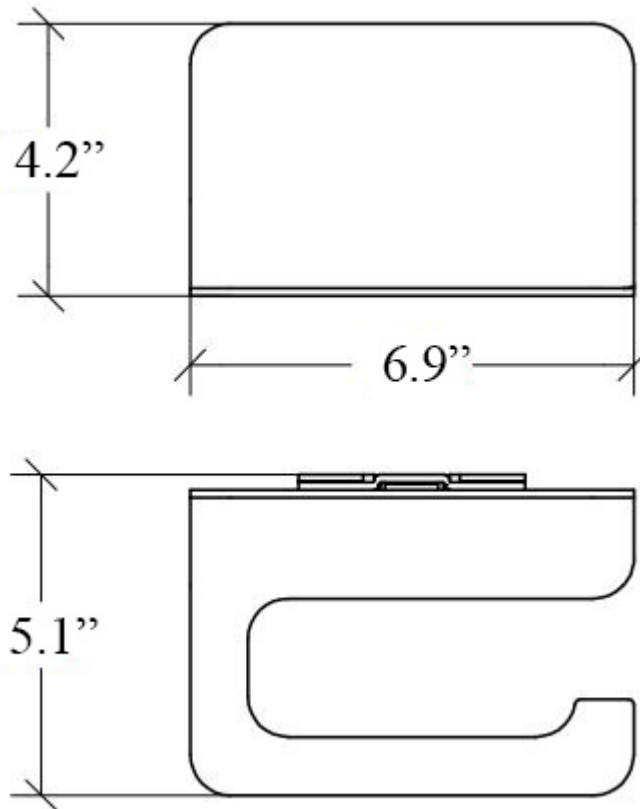

* WS Bath Collections reserves the right to revise dimensions or information on this sheet without notice

Collection Curva	Model Curva 5190	Dimensions Metric <i>1 inch = 2.54 cm</i> <i>1 inch = 25.4 mm</i>	 1051 Lea Drive - Collegeville, PA 19426 Tel. 215 513 9400 - Fax 610 831 0215 www.ws bathcollections.com - info@ws bathcollections.com
----------------------------	------------------------------	--	---

Product Specs Sheets

Collection
Curva

Model |
Curva 5144

Dimensions Metric

1 inch = 2.54 cm
1 inch = 25.4 mm

WS[®]
BATH
COLLECTIONS

1051 Lea Drive - Collegeville, PA 19426
Tel. 215 513 9400 - Fax 610 831 0215

www.ws bathcollections.com - info@ws bathcollections.com

Product Specs Sheets

Collection
Curva

Model |
Curva 5150

Dimensions Metric
1 inch = 2.54 cm
1 inch = 25.4 mm

WS[®]
BATH
COLLECTIONS

1051 Lea Drive - Collegeville, PA 19426
Tel. 215 513 9400 - Fax 610 831 0215
www.ws bathcollections.com - info@ws bathcollections.com

Product Specs Sheets

Collection
Curva

Model |
Curva 5151

Dimensions Metric

1 inch = 2.54 cm
1 inch = 25.4 mm

WS[®]
BATH
COLLECTIONS

1051 Lea Drive - Collegeville, PA 19426
Tel. 215 513 9400 - Fax 610 831 0215