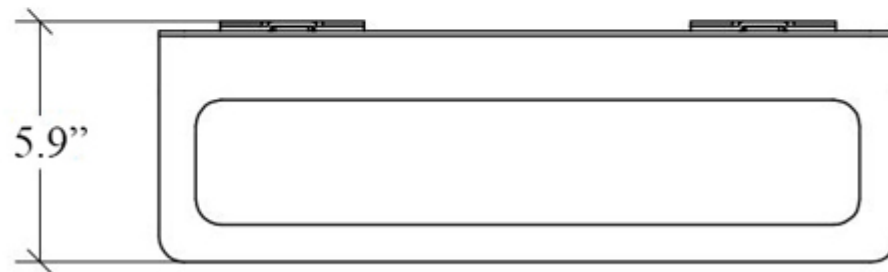

Curva 5190

Features

- Bathroom Accessory Set
- Includes Double Bathroom Hook, Towel and Accessories Holder (18.1"), and Toilet Paper Holder
- White Finish
- Aluminum Base
- Individual Items Also Sold Separately (Please Refer to Related Items Below)
- Made in Italy

* WS Bath Collections reserves the right to revise dimensions or information on this sheet without notice

Collection Curva	Model Curva 5190	Dimensions Metric <i>1 inch = 2.54 cm</i> <i>1 inch = 25.4 mm</i>	 1051 Lea Drive - Collegeville, PA 19426 Tel. 215 513 9400 - Fax 610 831 0215 www.ws bathcollections.com - info@ws bathcollections.com
----------------------------	------------------------------	--	---

Product Specs Sheets

Collection
Curva

Model |
Curva 5144

Dimensions Metric

1 inch = 2.54 cm
1 inch = 25.4 mm

WS[®]
BATH
COLLECTIONS

1051 Lea Drive - Collegeville, PA 19426
Tel. 215 513 9400 - Fax 610 831 0215

www.ws bathcollections.com - info@ws bathcollections.com

Product Specs Sheets

Collection
Curva

Model |
Curva 5150

Dimensions Metric
1 inch = 2.54 cm
1 inch = 25.4 mm

WS[®]
BATH
COLLECTIONS

1051 Lea Drive - Collegeville, PA 19426
Tel. 215 513 9400 - Fax 610 831 0215
www.ws bathcollections.com - info@ws bathcollections.com