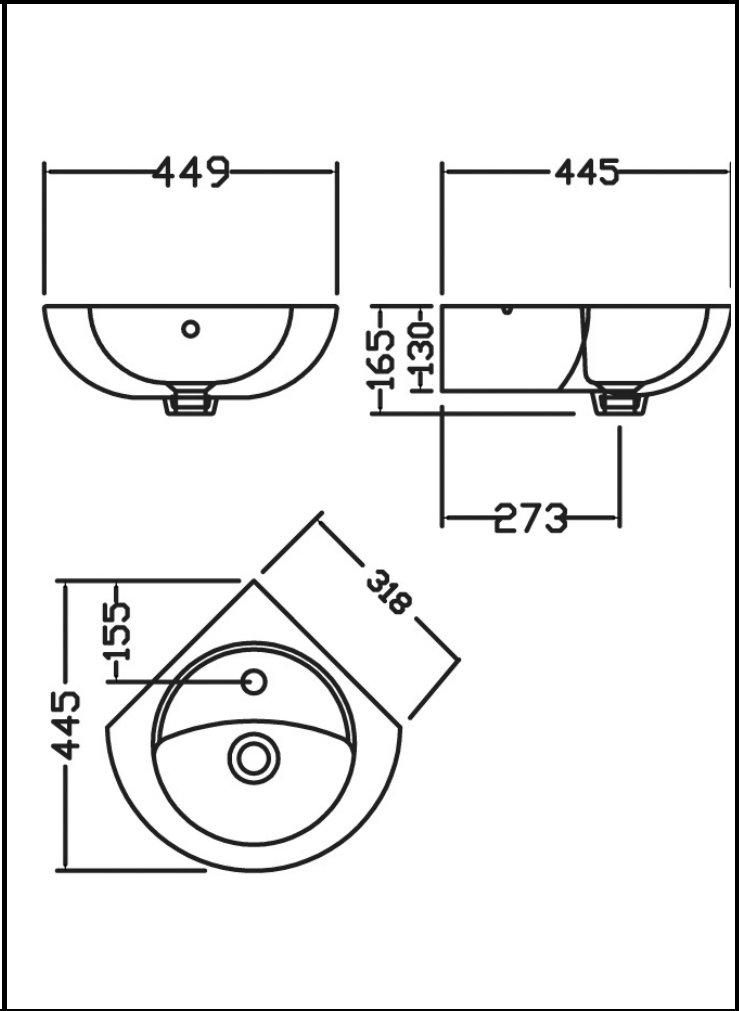

CUSTOMER DATA SHEET - CERAMICS

DESCRIPTION: Corner W/H Basin

PRODUCT DIMENSIONS			
Height (mm)	Width (mm)	Depth (mm)	Nett Wgt Kg
165	449	445	10

PACKAGING DIMENSIONS			
Height (mm)	Width (mm)	Depth (mm)	Gross Wgt Kg
395	390	222	10

PACKAGING DATA			
Box Colour	Brown Cardboard Box - Printed		
Box Qty	1	Label Colour	White Label
Label Size	100 x 50	Label Qty	2

OUTER BOX DIMENSIONS (If Applicable)			
Height (mm)	Width (mm)	Depth (mm)	Gross Wgt Kg

BASINS			
Tap Hole	One Taphole	Chain Stay Hole	No
Template	Not Required	Waste Type Req'd	Slotted
Overflow Incl.	Yes	Overflow Cover	Yes
Inner Bowl Depth	195mm		

GENERAL	
Fixing Supplied	No