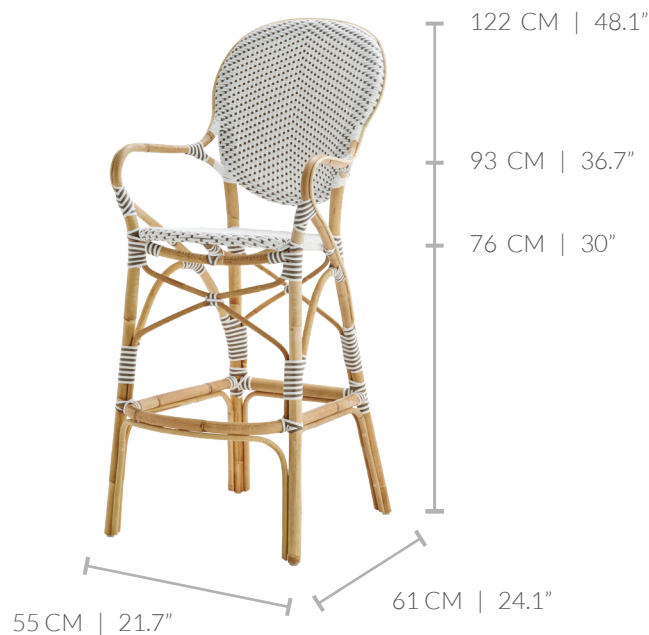

Product datasheet

NAME: ISABELL BAR STOOL
SKU NO: 9178
DESIGNER: SIKA-DESIGN
COLLECTION: AFFÄIRE
MATERIAL: RATTAN & ARTFIBRE
USAGE: INDOOR
CUSHION: NOT AVAILABLE

Sika·Design[®]
HANDMADE FURNITURE

Dimensions