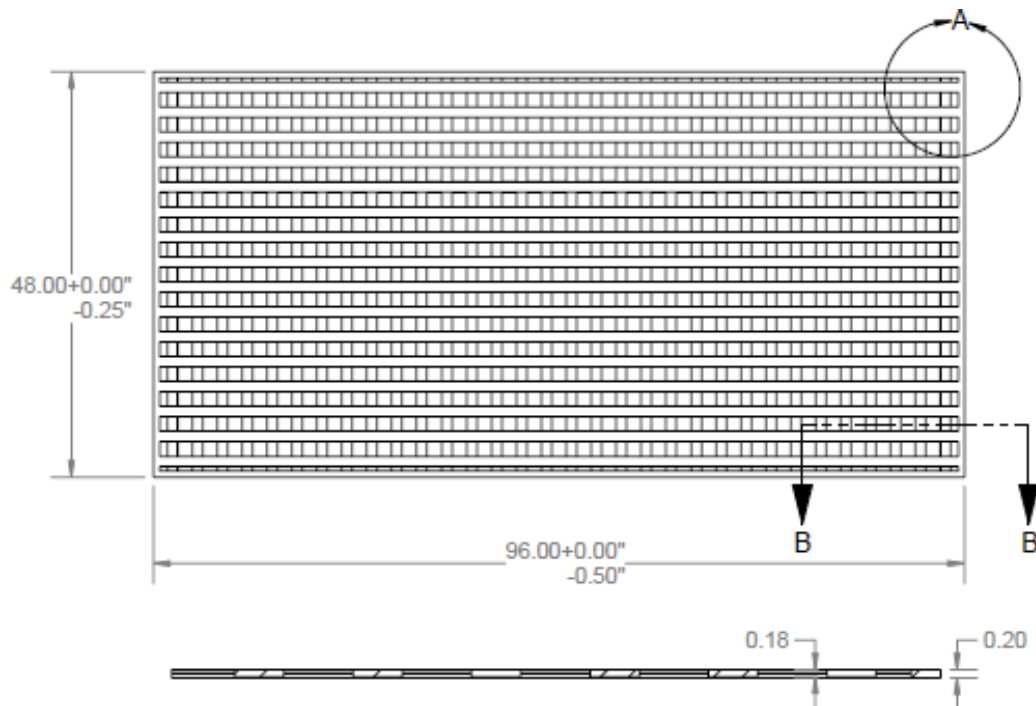

Privacy Square Lattice 73004051

DETAIL A
SCALE 2 : 17