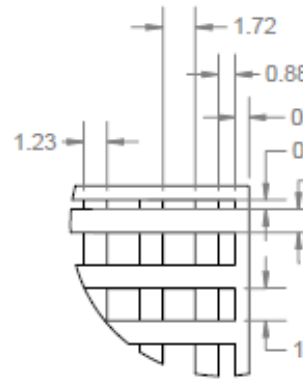

Privacy Square Lattice 73004051

DETAIL A
SCALE 2 : 17