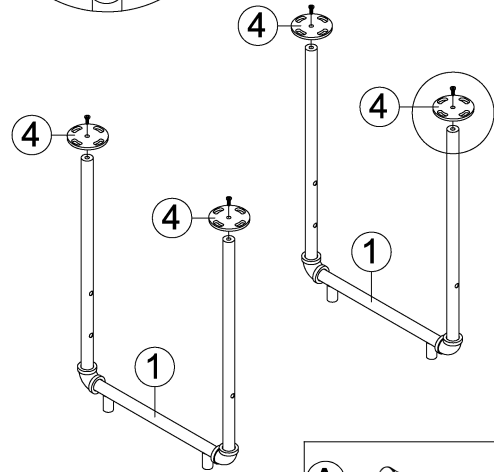

***** Do not fully tighten screws until fully assembled *****

COMPONENT PARTS		
DECERPTION	PART NAME	Q'TY(PCS)
①	Leg 	2pcs
②	Box 	1pc
③	Glass Top 	1pc
④	Foot 	4pcs

HARDWARE REQUIRED:

(A) 	Bolt 1/4"x5/8" - 4pcs
(B) 	Bolt 1/4"x1-3/8" - 6pcs
(C) 	Bolt 1/4"x2-3/8" - 4pcs
(D) 	Allen Wrench M4 - 1pc
(E) 	Gasket - 4pcs
(F) 	Washer Ø25xØ6x2.0 - 4pcs
(G) 	Washer Ø18xØ8.5x2.0 - 4pcs

How to Assemble:

STEP 1.

Exploded View

STEP 2.

2-1

2-2

A		4pcs
E		4pcs

STEP 3.

3-2

3-1

B		6pcs
G		4pcs

STEP 4.

C		4pcs
F		4pcs