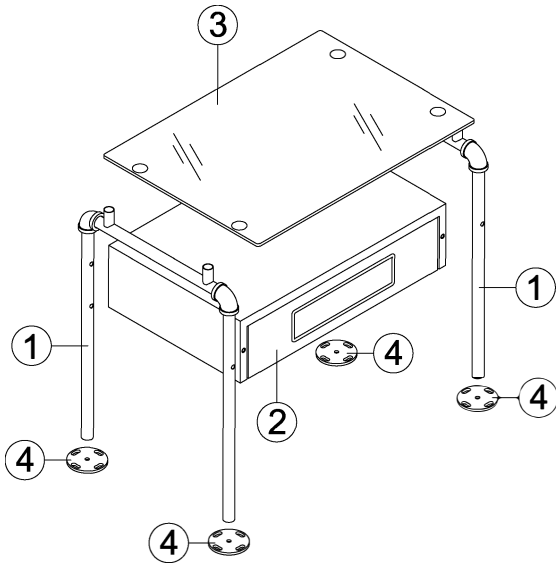

***** Do not fully tighten screws until fully assembled *****

COMPONENT PARTS		
DECERPTION	PART NAME	Q'TY(PCS)
①	Leg 	2pcs
②	Box 	1pc
③	Glass Top 	1pc
④	Foot 	4pcs

HARDWARE REQUIRED:

(A) 	Bolt 1/4"x5/8" - 4pcs
(B) 	Bolt 1/4"x1-3/8" - 6pcs
(C) 	Bolt 1/4"x2-3/8" - 4pcs
(D) 	Allen Wrench M4 - 1pc
(E) 	Gasket - 4pcs
(F) 	Washer Ø25xØ6x2.0 - 4pcs
(G) 	Washer Ø18xØ8.5x2.0 - 4pcs

How to Assemble:

STEP 1.

Exploded View

STEP 2.

2-1

2-2

A		4pcs
E		4pcs

STEP 3.