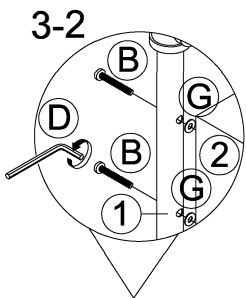

***** Do not fully tighten screws until fully assembled *****

COMPONENT PARTS		
DECERPTION	PART NAME	Q'TY(PCS)
①	Leg 	2pcs
②	Box 	1pc
③	Glass Top 	1pc
④	Foot 	4pcs

HARDWARE REQUIRED:

(A) 	Bolt 1/4"x5/8" - 4pcs
(B) 	Bolt 1/4"x1-3/8" - 6pcs
(C) 	Bolt 1/4"x2-3/8" - 4pcs
(D) 	Allen Wrench M4 - 1pc
(E) 	Gasket - 4pcs
(F) 	Washer Ø25xØ6x2.0 - 4pcs
(G) 	Washer Ø18xØ8.5x2.0 - 4pcs

How to Assemble:

STEP 1.

Exploded View

STEP 2.

2-1

2-2

A		4pcs
E		4pcs

STEP 3.

3-2

3-1

B		6pcs
G		4pcs

STEP 4.

C		4pcs
F		4pcs