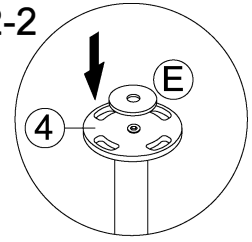

***** Do not fully tighten screws until fully assembled *****

COMPONENT PARTS		
DECERPTION	PART NAME	Q'TY(PCS)
①	Leg 	2pcs
②	Box 	1pc
③	Glass Top 	1pc
④	Foot 	4pcs

HARDWARE REQUIRED:

(A) 	Bolt 1/4"x5/8" - 4pcs
(B) 	Bolt 1/4"x1-3/8" - 6pcs
(C) 	Bolt 1/4"x2-3/8" - 4pcs
(D) 	Allen Wrench M4 - 1pc
(E) 	Gasket - 4pcs
(F) 	Washer Ø25xØ6x2.0 - 4pcs
(G) 	Washer Ø18xØ8.5x2.0 - 4pcs

How to Assemble:

STEP 1.

Exploded View

STEP 2.

2-1

2-2

A		4pcs
E		4pcs

STEP 3.

3-2

3-1

B		6pcs
G		4pcs

STEP 4.

C		4pcs
F		4pcs