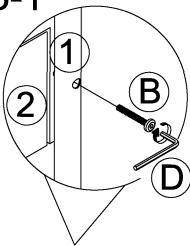

***** Do not fully tighten screws until fully assembled *****

COMPONENT PARTS		
DECERPTION	PART NAME	Q'TY(PCS)
①	Leg 	2pcs
②	Box 	1pc
③	Glass Top 	1pc
④	Foot 	4pcs

HARDWARE REQUIRED:

(A) 	Bolt 1/4"x5/8" - 4pcs
(B) 	Bolt 1/4"x1-3/8" - 6pcs
(C) 	Bolt 1/4"x2-3/8" - 4pcs
(D) 	Allen Wrench M4 - 1pc
(E) 	Gasket - 4pcs
(F) 	Washer Ø25xØ6x2.0 - 4pcs
(G) 	Washer Ø18xØ8.5x2.0 - 4pcs

How to Assemble:

STEP 1.

Exploded View

STEP 2.

2-1

2-2

A		4pcs
E		4pcs

STEP 3.

3-2

3-1

B		6pcs
G		4pcs

STEP 4.

C		4pcs
F		4pcs