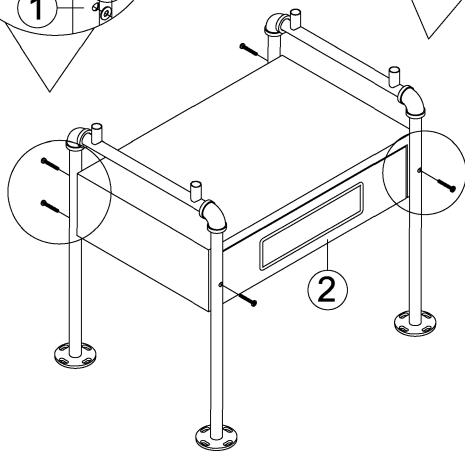

***** Do not fully tighten screws until fully assembled *****

COMPONENT PARTS		
DECERPTION	PART NAME	Q'TY(PCS)
①	Leg 	2pcs
②	Box 	1pc
③	Glass Top 	1pc
④	Foot 	4pcs

HARDWARE REQUIRED:

(A) 	Bolt 1/4"x5/8" - 4pcs
(B) 	Bolt 1/4"x1-3/8" - 6pcs
(C) 	Bolt 1/4"x2-3/8" - 4pcs
(D) 	Allen Wrench M4 - 1pc
(E) 	Gasket - 4pcs
(F) 	Washer Ø25xØ6x2.0 - 4pcs
(G) 	Washer Ø18xØ8.5x2.0 - 4pcs

How to Assemble:

STEP 1.

Exploded View

STEP 2.

2-1

2-2

A		4pcs
E		4pcs

STEP 3.

3-2

3-1

B		6pcs
G		4pcs

STEP 4.

C		4pcs
F		4pcs