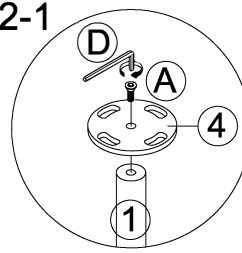

***** Do not fully tighten screws until fully assembled *****

COMPONENT PARTS		
DECERPTION	PART NAME	Q'TY(PCS)
①	Leg 	2pcs
②	Box 	1pc
③	Glass Top 	1pc
④	Foot 	4pcs

HARDWARE REQUIRED:

(A) 	Bolt 1/4"x5/8" - 4pcs
(B) 	Bolt 1/4"x1-3/8" - 6pcs
(C) 	Bolt 1/4"x2-3/8" - 4pcs
(D) 	Allen Wrench M4 - 1pc
(E) 	Gasket - 4pcs
(F) 	Washer Ø25xØ6x2.0 - 4pcs
(G) 	Washer Ø18xØ8.5x2.0 - 4pcs

How to Assemble:

STEP 1.

Exploded View

STEP 2.

2-1

2-2

A		4pcs
E		4pcs

STEP 3.

3-2

3-1

B		6pcs
G		4pcs

STEP 4.

C		4pcs
F		4pcs