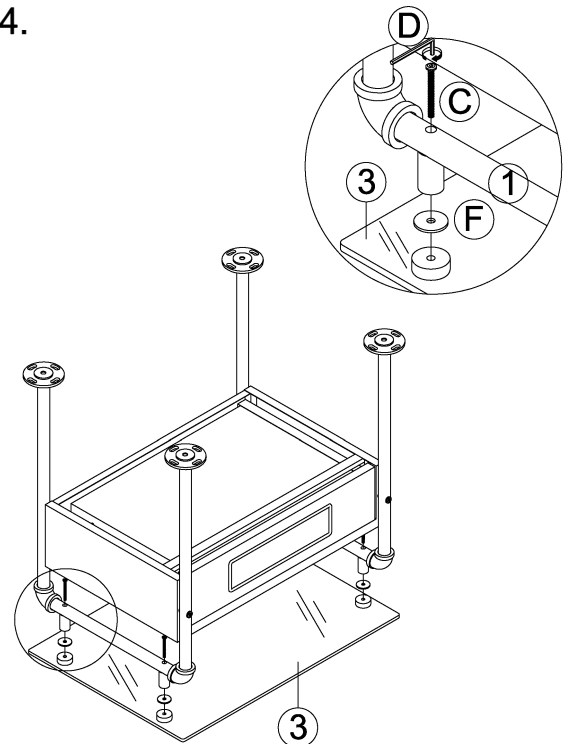

***** Do not fully tighten screws until fully assembled *****

COMPONENT PARTS		
DECERPTION	PART NAME	Q'TY(PCS)
①	Leg 	2pcs
②	Box 	1pc
③	Glass Top 	1pc
④	Foot 	4pcs

HARDWARE REQUIRED:

(A) 	Bolt 1/4"x5/8" - 4pcs
(B) 	Bolt 1/4"x1-3/8" - 6pcs
(C) 	Bolt 1/4"x2-3/8" - 4pcs
(D) 	Allen Wrench M4 - 1pc
(E) 	Gasket - 4pcs
(F) 	Washer Ø25xØ6x2.0 - 4pcs
(G) 	Washer Ø18xØ8.5x2.0 - 4pcs

3-2

3-1

B		6pcs
G		4pcs

STEP 4.

C		4pcs
F		4pcs